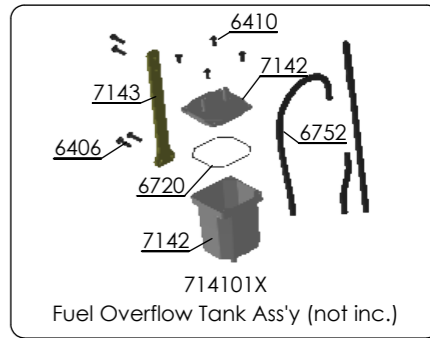

DUOX

EXPLODED VIEW

Please check www.mcdracing.com/parts for up-to-date part list.

quantity of shims depends on the clutch used

2451 for MCD Diff.
2456 for Other Diffs.

Revision	19.01.2022
Scale	1:5.5
Sheet	A3