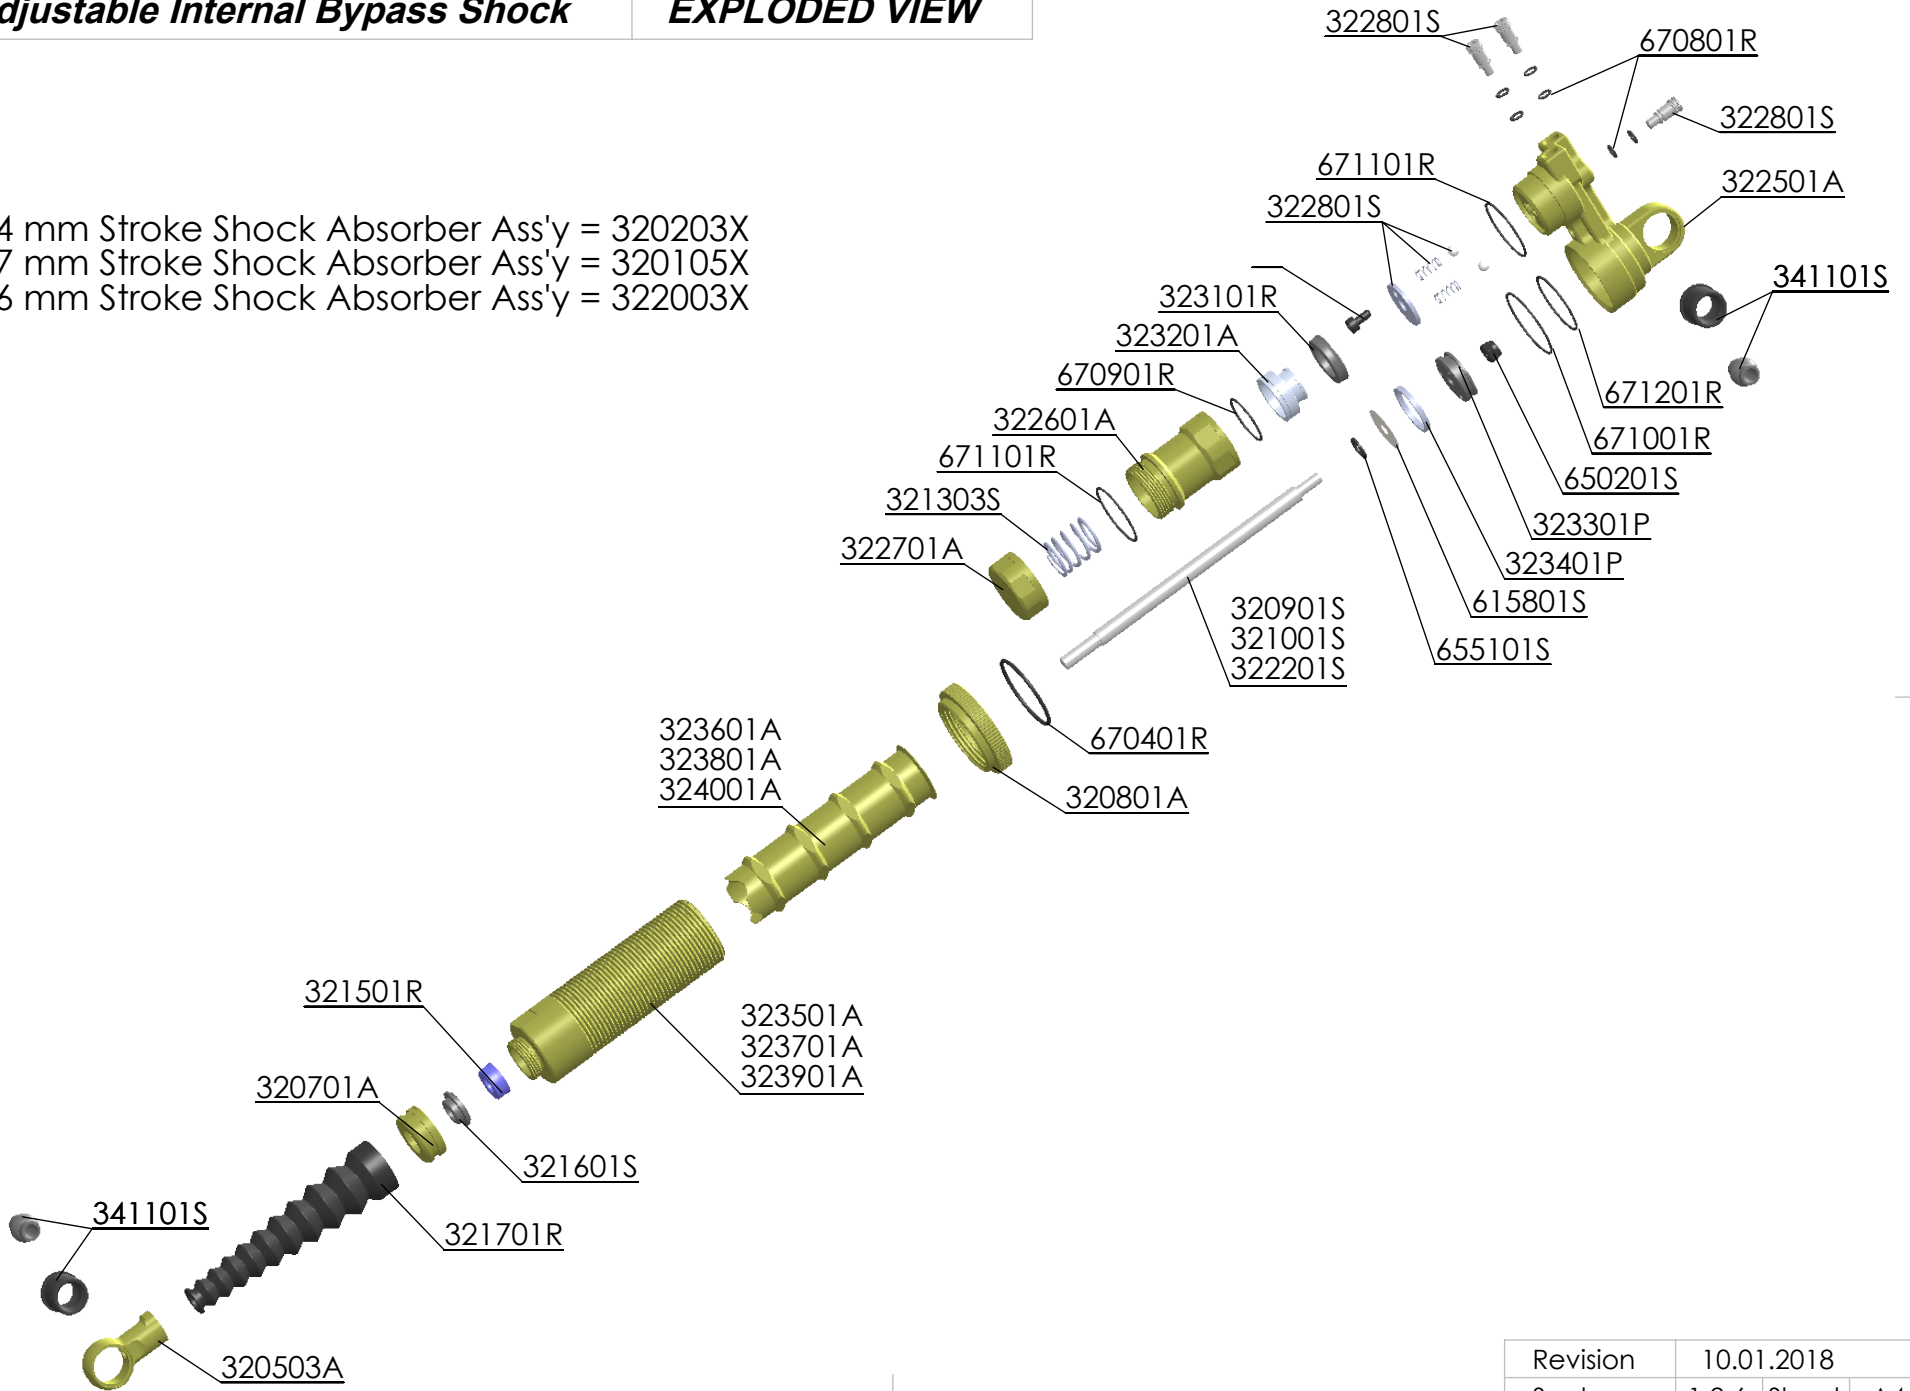

MCD Adjustable Internal Bypass Shock

EXPLODED VIEW

64 mm Stroke Shock Absorber Ass'y = 320203X
 47 mm Stroke Shock Absorber Ass'y = 320105X
 26 mm Stroke Shock Absorber Ass'y = 322003X

Revision	10.01.2018
Scale	1:2.6 Sheet A4