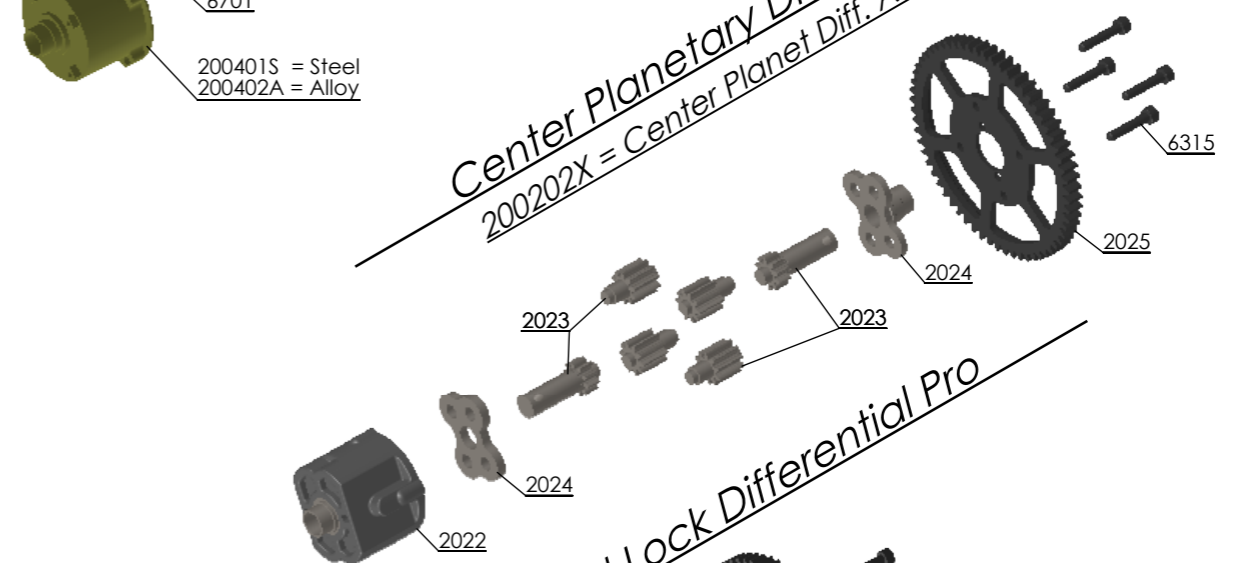

MCD Differentials

Front & Rear LSD Differential

200101X = F/R LSD Diff. Alloy Case Ass'y
 200103X = F/R LSD Diff. Steel Case Ass'y

Front & Rear Planetary Differential

200102X = F/R Planet Diff. Ass'y

Front & Rear Solid Lock Differential

Center LSD Differential

200201X = Center LSD Diff. Alloy Case Ass'y
 200203X = Center LSD Diff. Steel Case Ass'y

Center Planetary Differential

200202X = Center Planet Diff. Ass'y

Center Solid Lock Differential Pro

Center Solid Lock Differential Competition

Revision	09.10.2020		
Scale	1:3	Sheet	A3