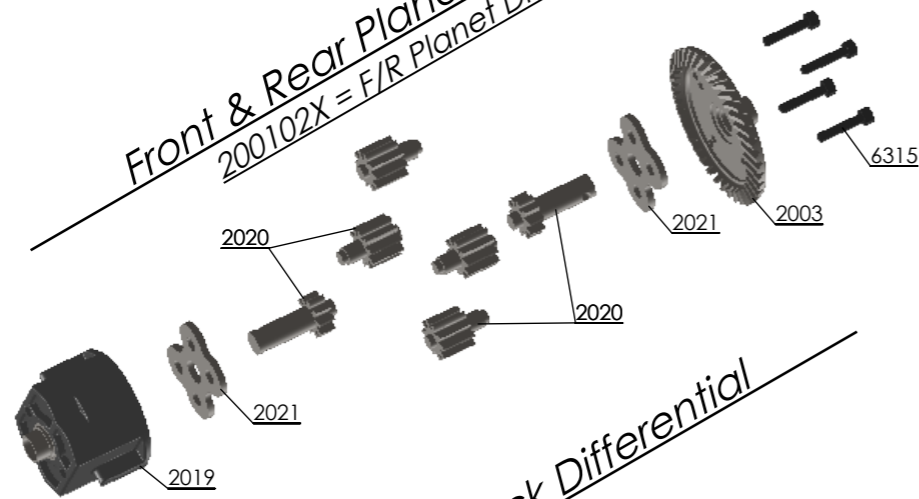

MCD Differentials

Front & Rear LSD Differential

200101X = F/R LSD Diff. Alloy Case Ass'y
 200103X = F/R LSD Diff. Steel Case Ass'y

Front & Rear Planetary Differential

200102X = F/R Planet Diff. Ass'y

Front & Rear Solid Lock Differential

Center LSD Differential

200201X = Center LSD Diff. Alloy Case Ass'y
 200203X = Center LSD Diff. Steel Case Ass'y

Center Planetary Differential

200202X = Center Planet Diff. Ass'y

Center Solid Lock Differential Pro

Center Solid Lock Differential Competition

Revision	09.10.2020		
Scale	1:3	Sheet	A3