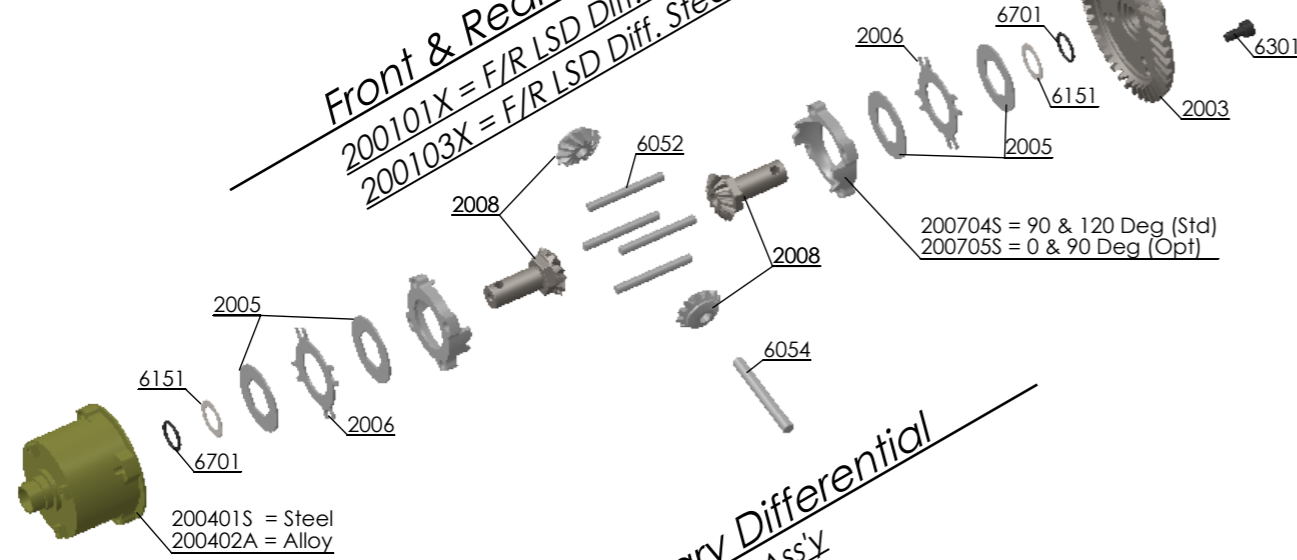

MCD Differentials

Front & Rear LSD Differential

200101X = F/R LSD Diff. Alloy Case Ass'y
 200103X = F/R LSD Diff. Steel Case Ass'y

Front & Rear Planetary Differential

200102X = F/R Planet Diff. Ass'y

Front & Rear Solid Lock Differential

Center LSD Differential

200201X = Center LSD Diff. Alloy Case Ass'y
 200203X = Center LSD Diff. Steel Case Ass'y

Center Planetary Differential

200202X = Center Planet Diff. Ass'y

Center Solid Lock Differential Pro

Center Solid Lock Differential Competition

Revision	09.10.2020		
Scale	1:3	Sheet	A3