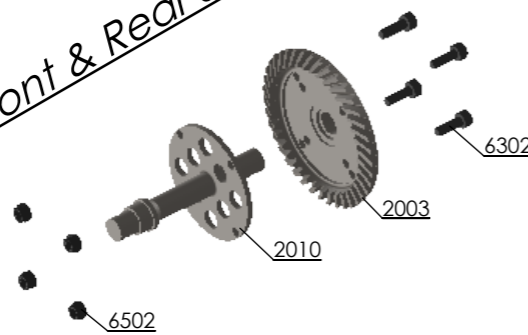

MCD Differentials

Front & Rear LSD Differential

200101X = F/R LSD Diff. Alloy Case Ass'y
 200103X = F/R LSD Diff. Steel Case Ass'y

Front & Rear Planetary Differential

200102X = F/R Planet Diff. Ass'y

Front & Rear Solid Lock Differential

Center LSD Differential

200201X = Center LSD Diff. Alloy Case Ass'y
 200203X = Center LSD Diff. Steel Case Ass'y

Center Planetary Differential

200202X = Center Planet Diff. Ass'y

Center Solid Lock Differential Pro

Center Solid Lock Differential Competition

Revision	09.10.2020		
Scale	1:3	Sheet	A3