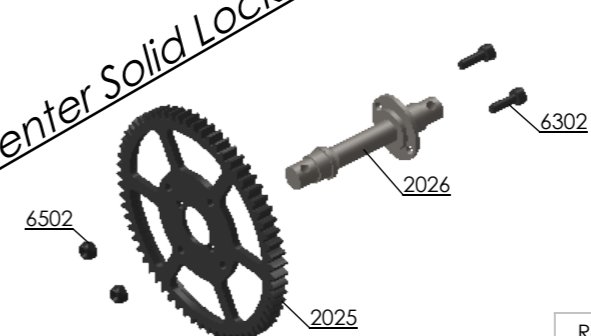

Center LSD Differential

200201X = Center LSD Diff. Alloy Case Ass'y
 200203X = Center LSD Diff. Steel Case Ass'y

Center Planetary Differential

200202X = Center Planet Diff. Ass'y

Center Solid Lock Differential Pro

Center Solid Lock Differential Competition

Revision	09.10.2020		
Scale	1:3	Sheet	A3