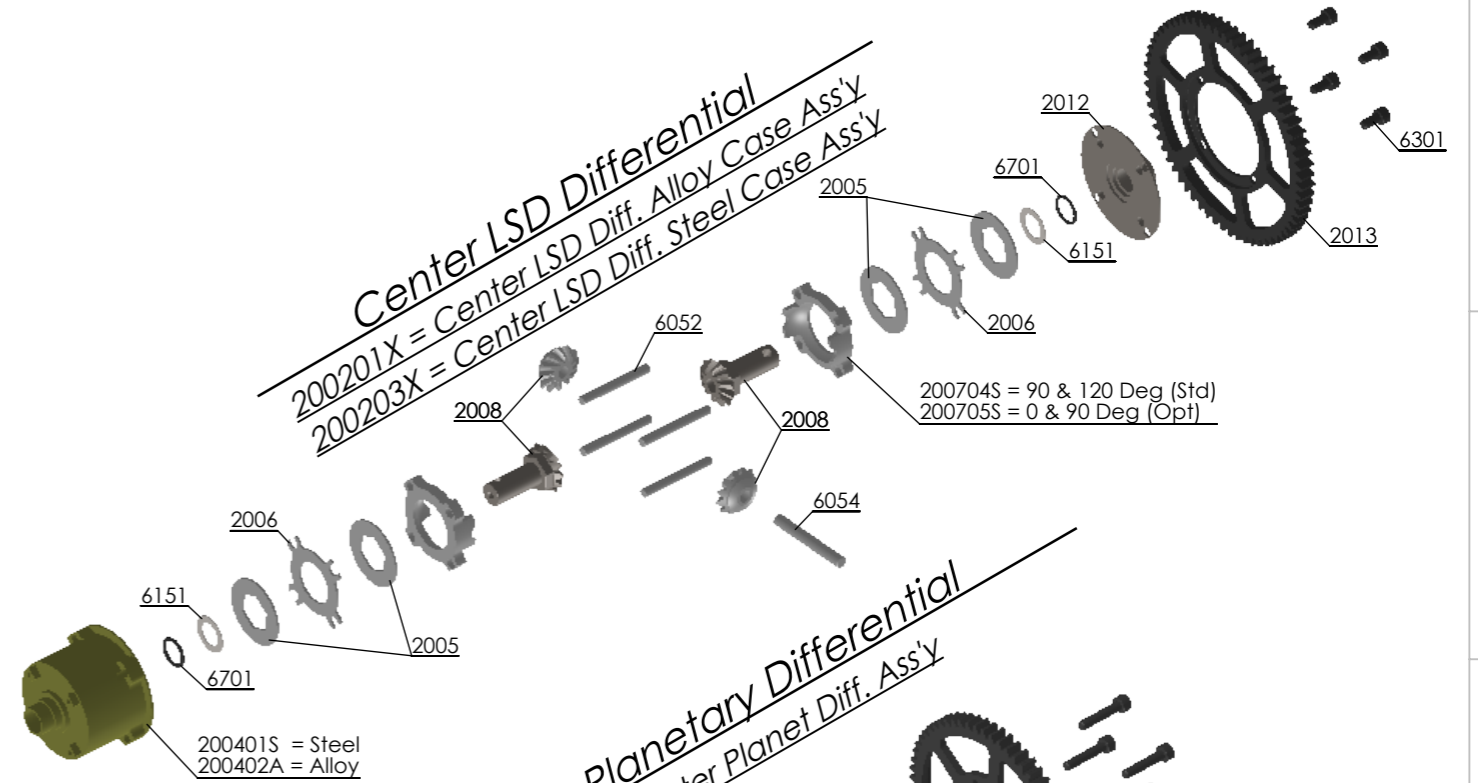

MCD Differentials

Front & Rear LSD Differential

200101X = F/R LSD Diff. Alloy Case Ass'y
 200103X = F/R LSD Diff. Steel Case Ass'y

Front & Rear Planetary Differential

200102X = F/R Planet Diff. Ass'y

Front & Rear Solid Lock Differential

Center LSD Differential

200201X = Center LSD Diff. Alloy Case Ass'y
 200203X = Center LSD Diff. Steel Case Ass'y

Center Planetary Differential

200202X = Center Planet Diff. Ass'y

Center Solid Lock Differential Pro

Center Solid Lock Differential Competition

Revision	09.10.2020		
Scale	1:3	Sheet	A3