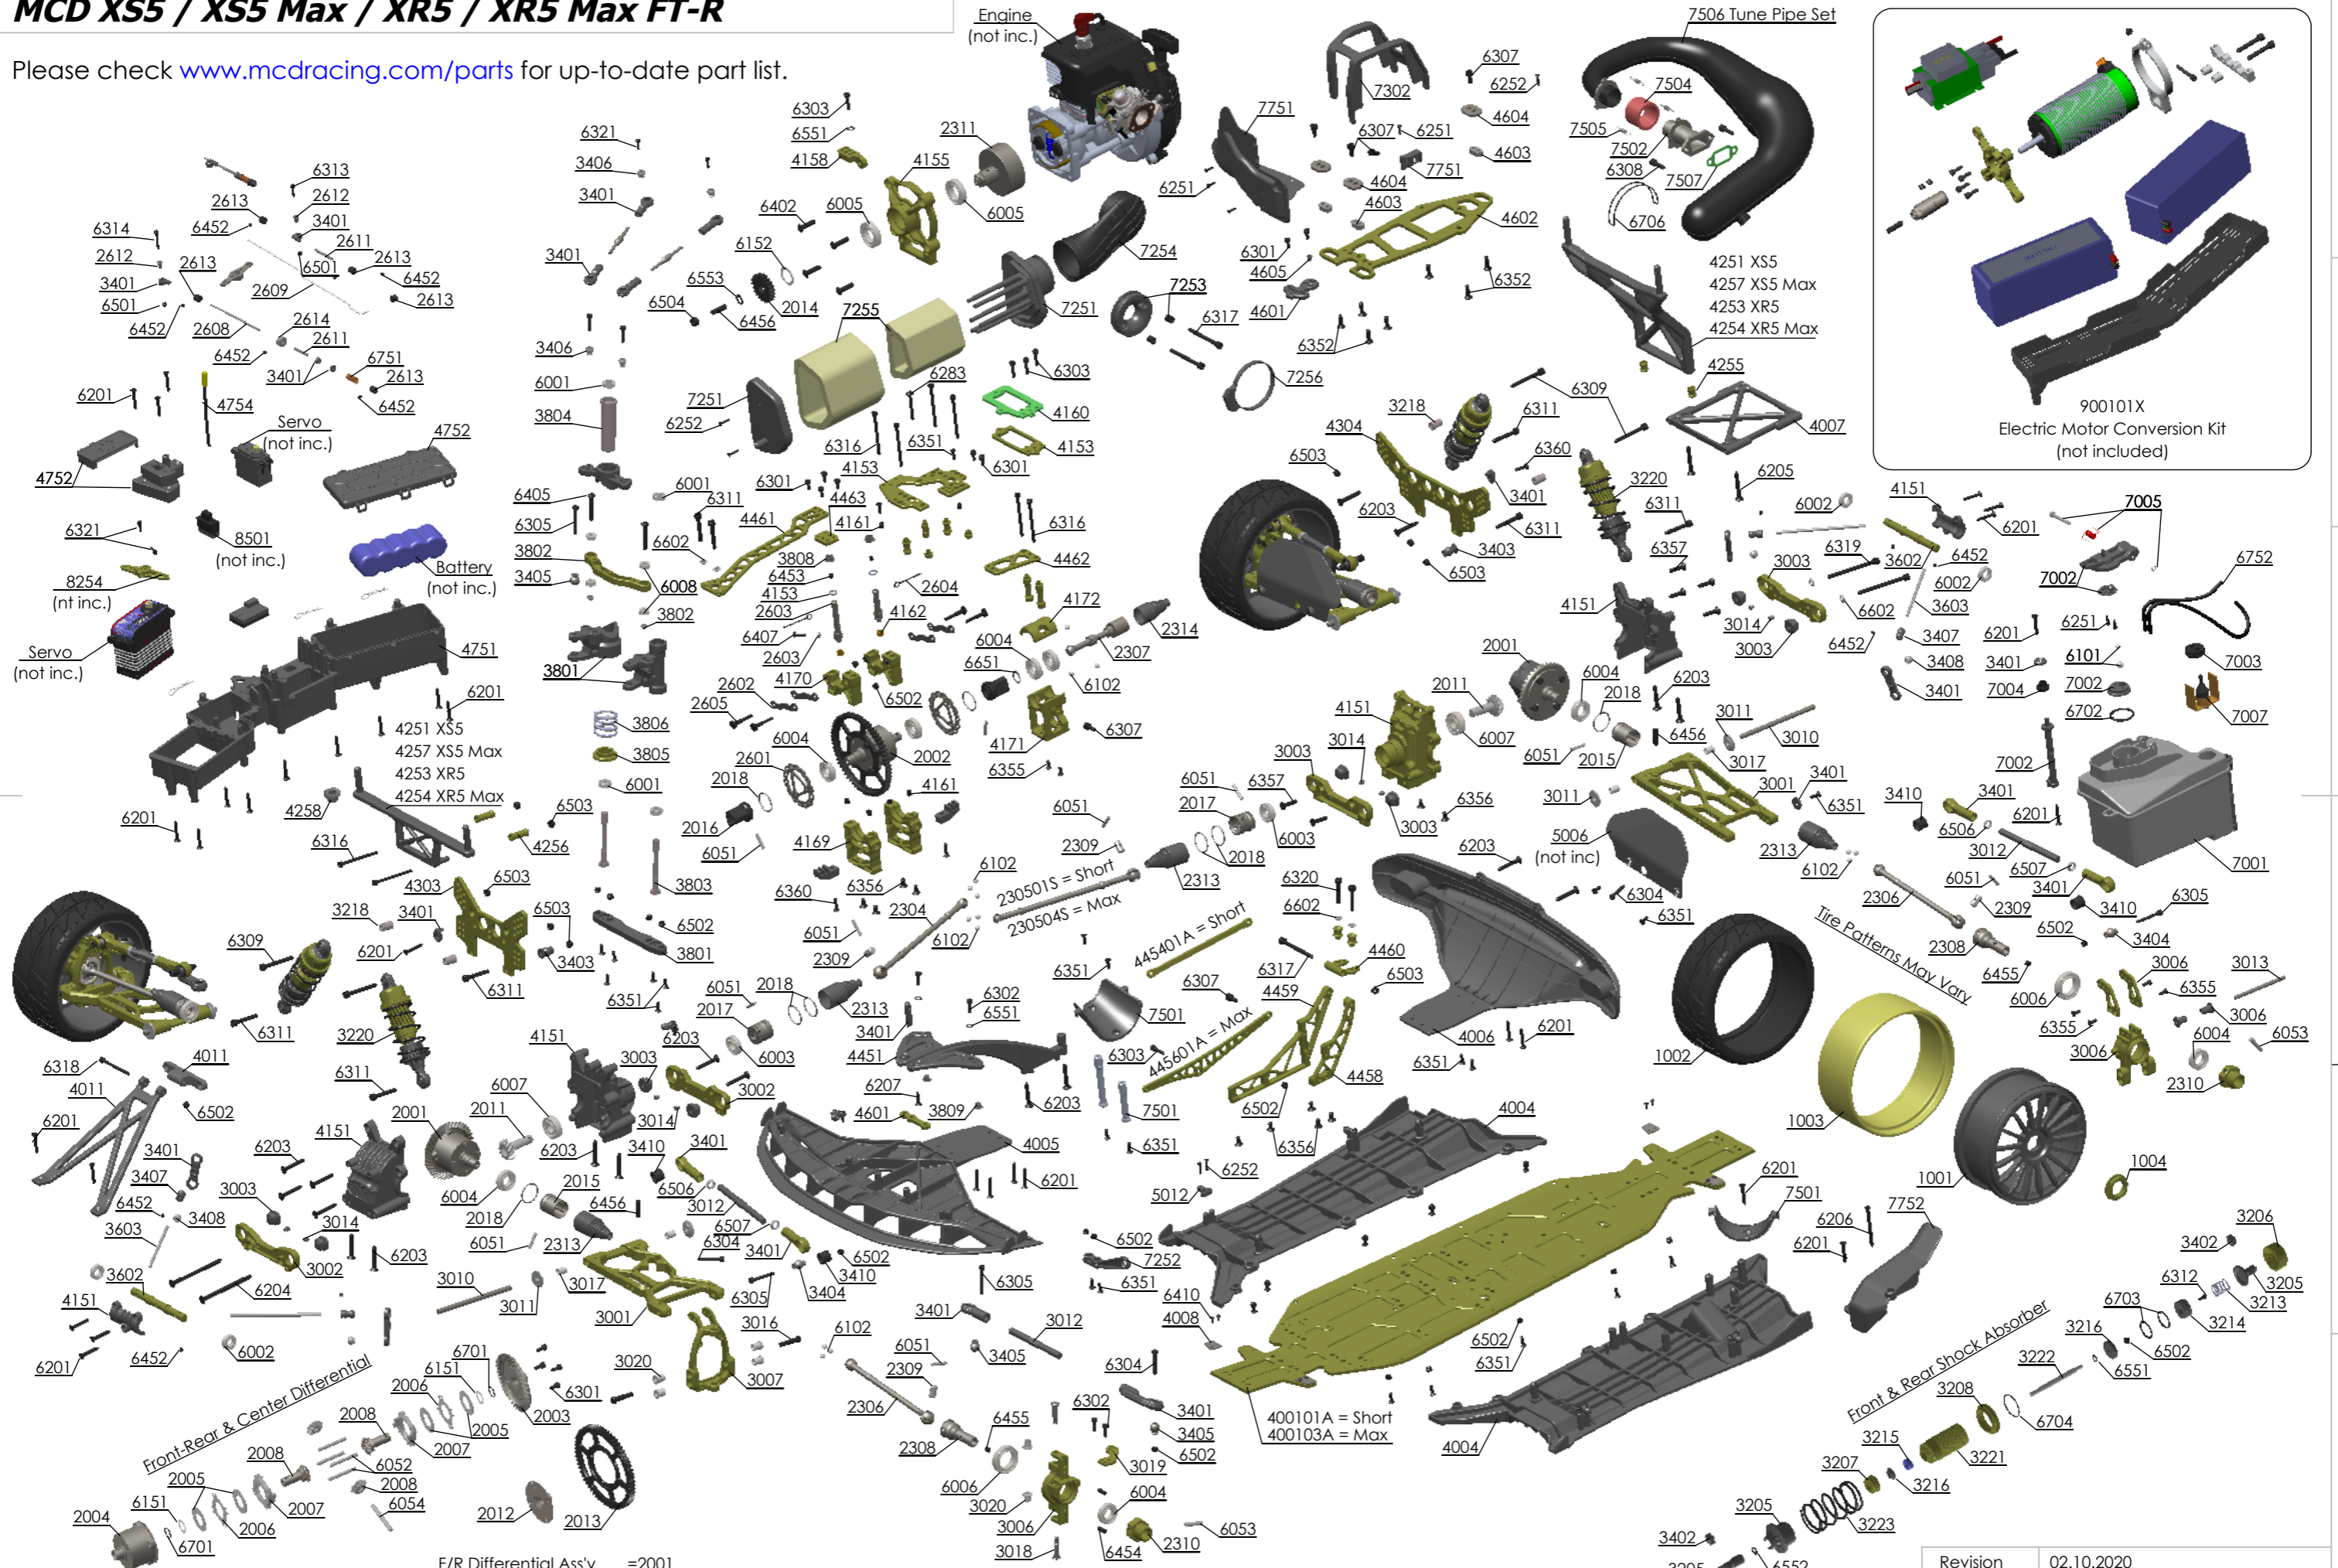

MCD XS5 / XS5 Max / XR5 / XR5 Max FT-R

Please check www.mcdracing.com/parts for up-to-date part list.

Revision	02.10.2020
Scale	1:6
Sheet	A3