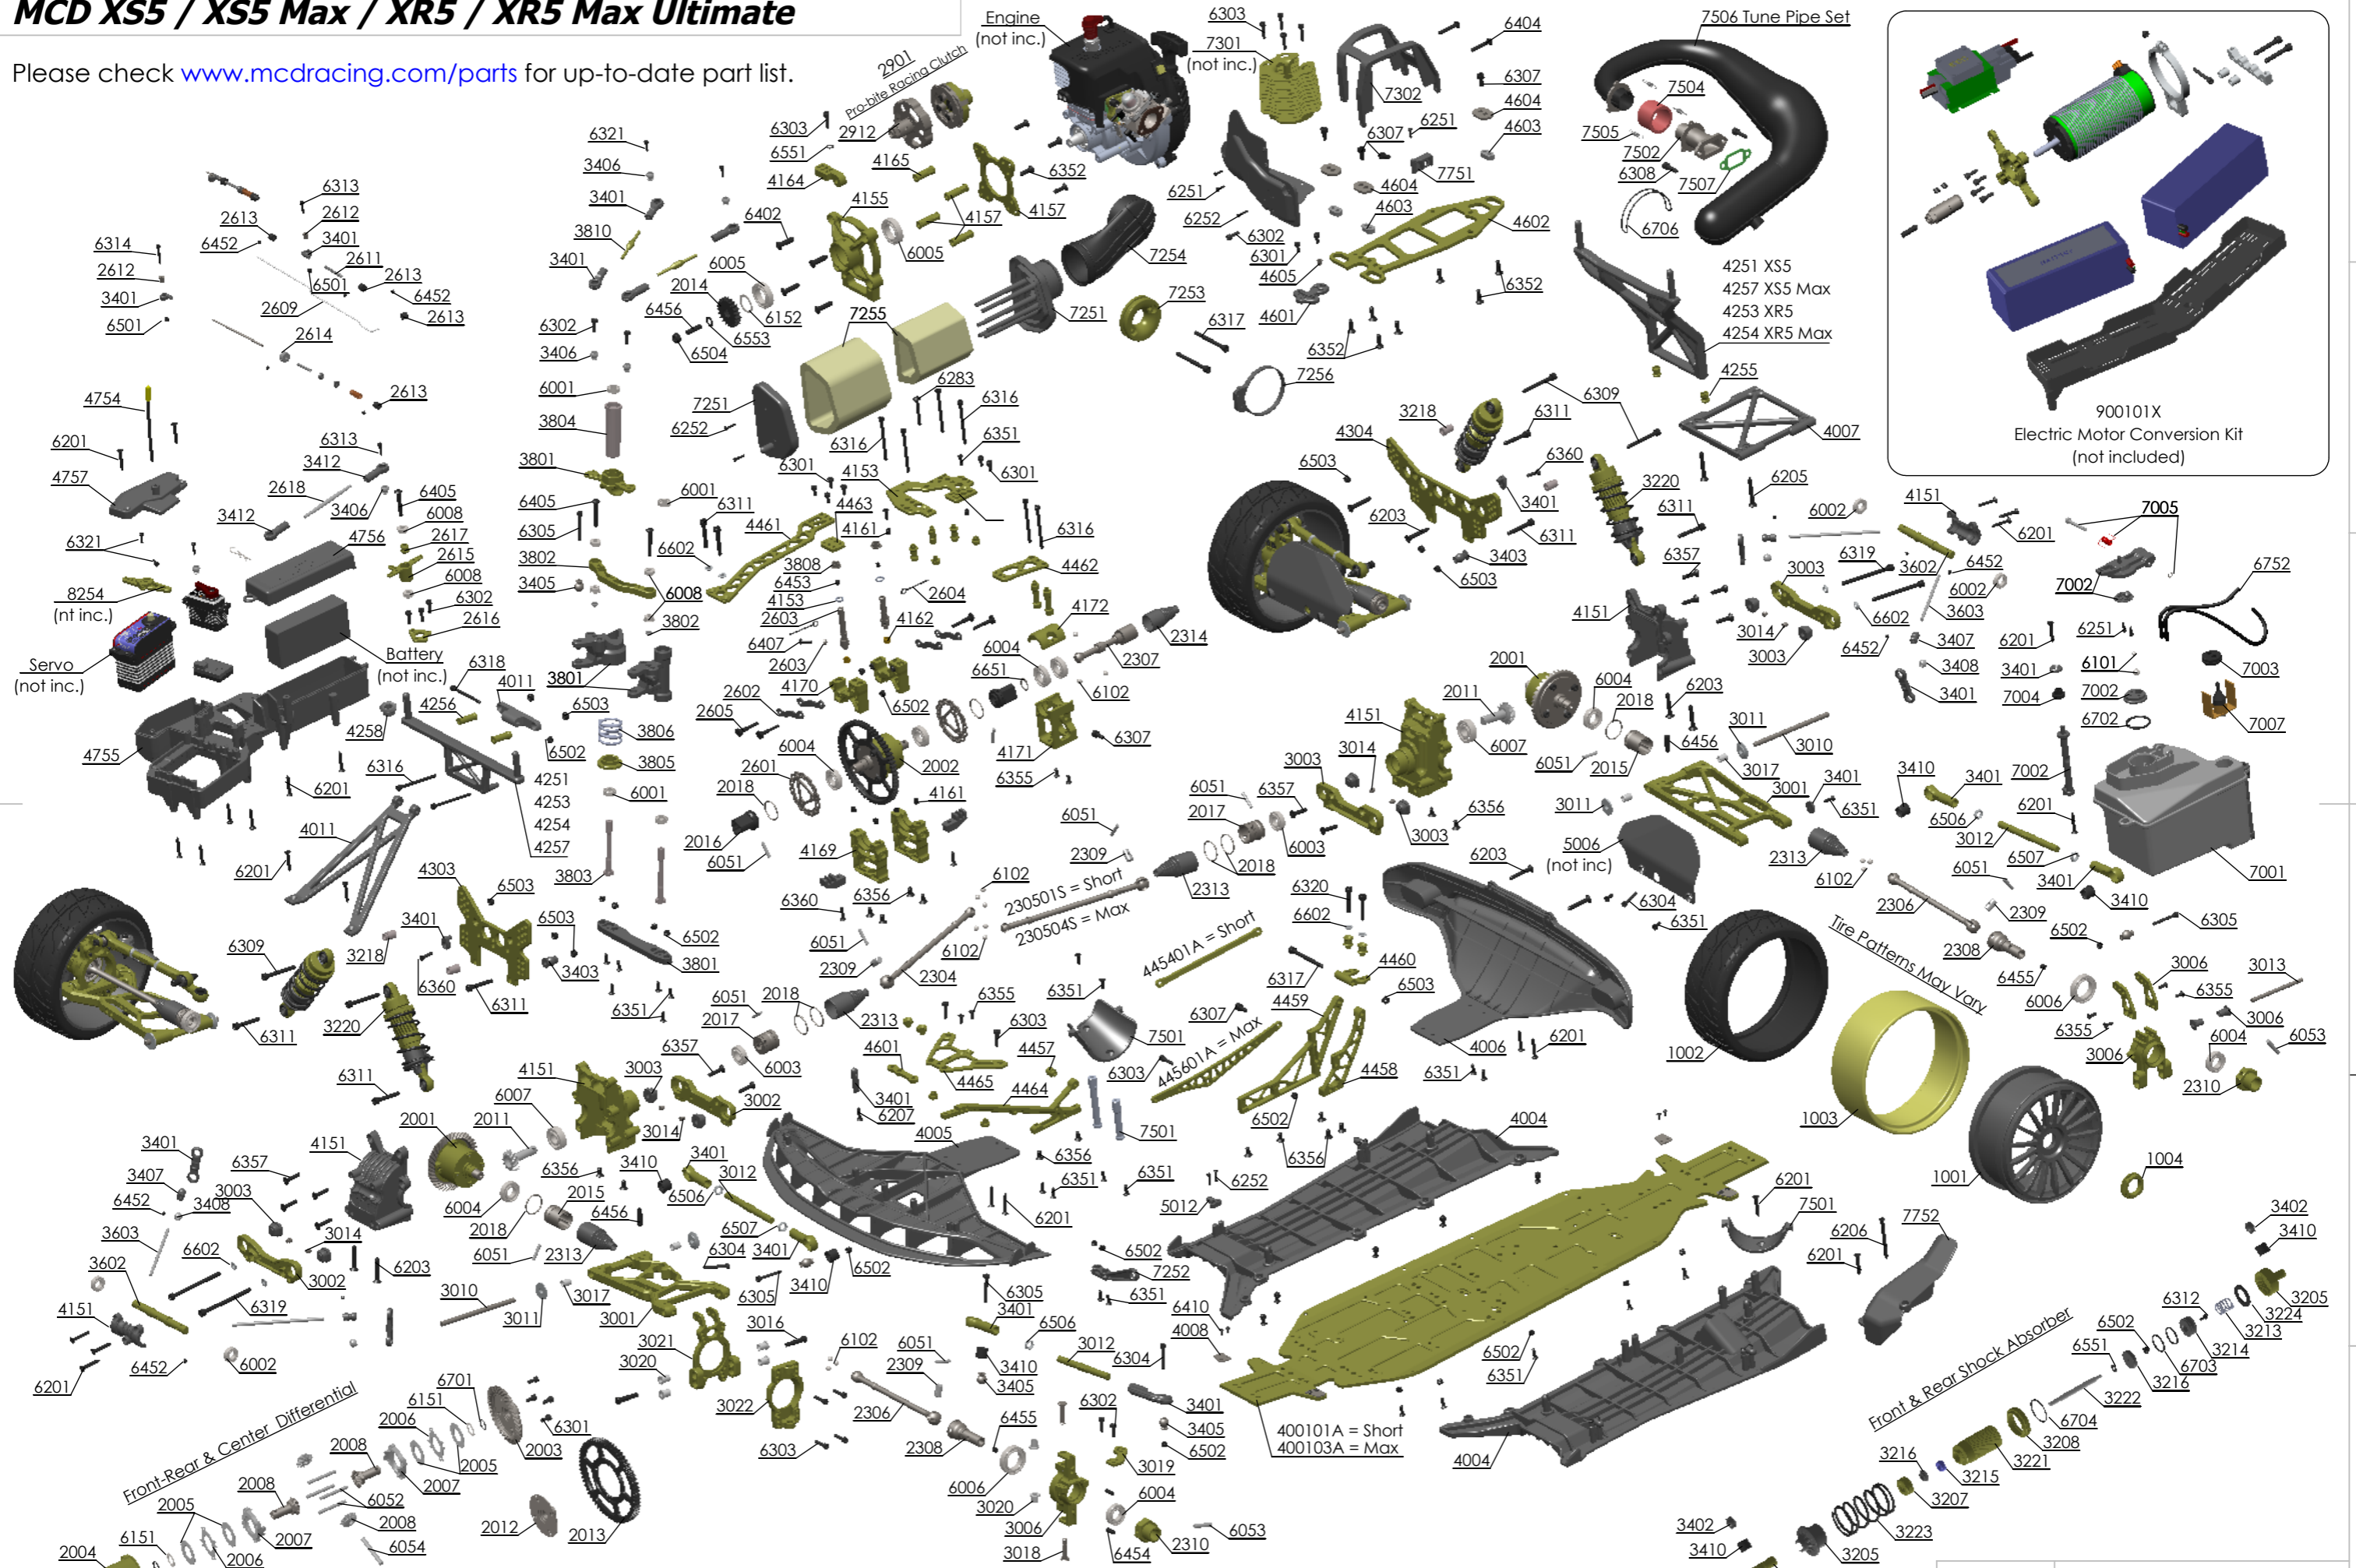

# MCD XS5 / XS5 Max / XR5 / XR5 Max Ultimate

Please check [www.mcdracing.com/parts](http://www.mcdracing.com/parts) for up-to-date part list.

F/R Differential Ass'y = 2001  
Center Differential Ass'y = 2002

Revision	02.10.2020
Scale	1:6
Sheet	A3