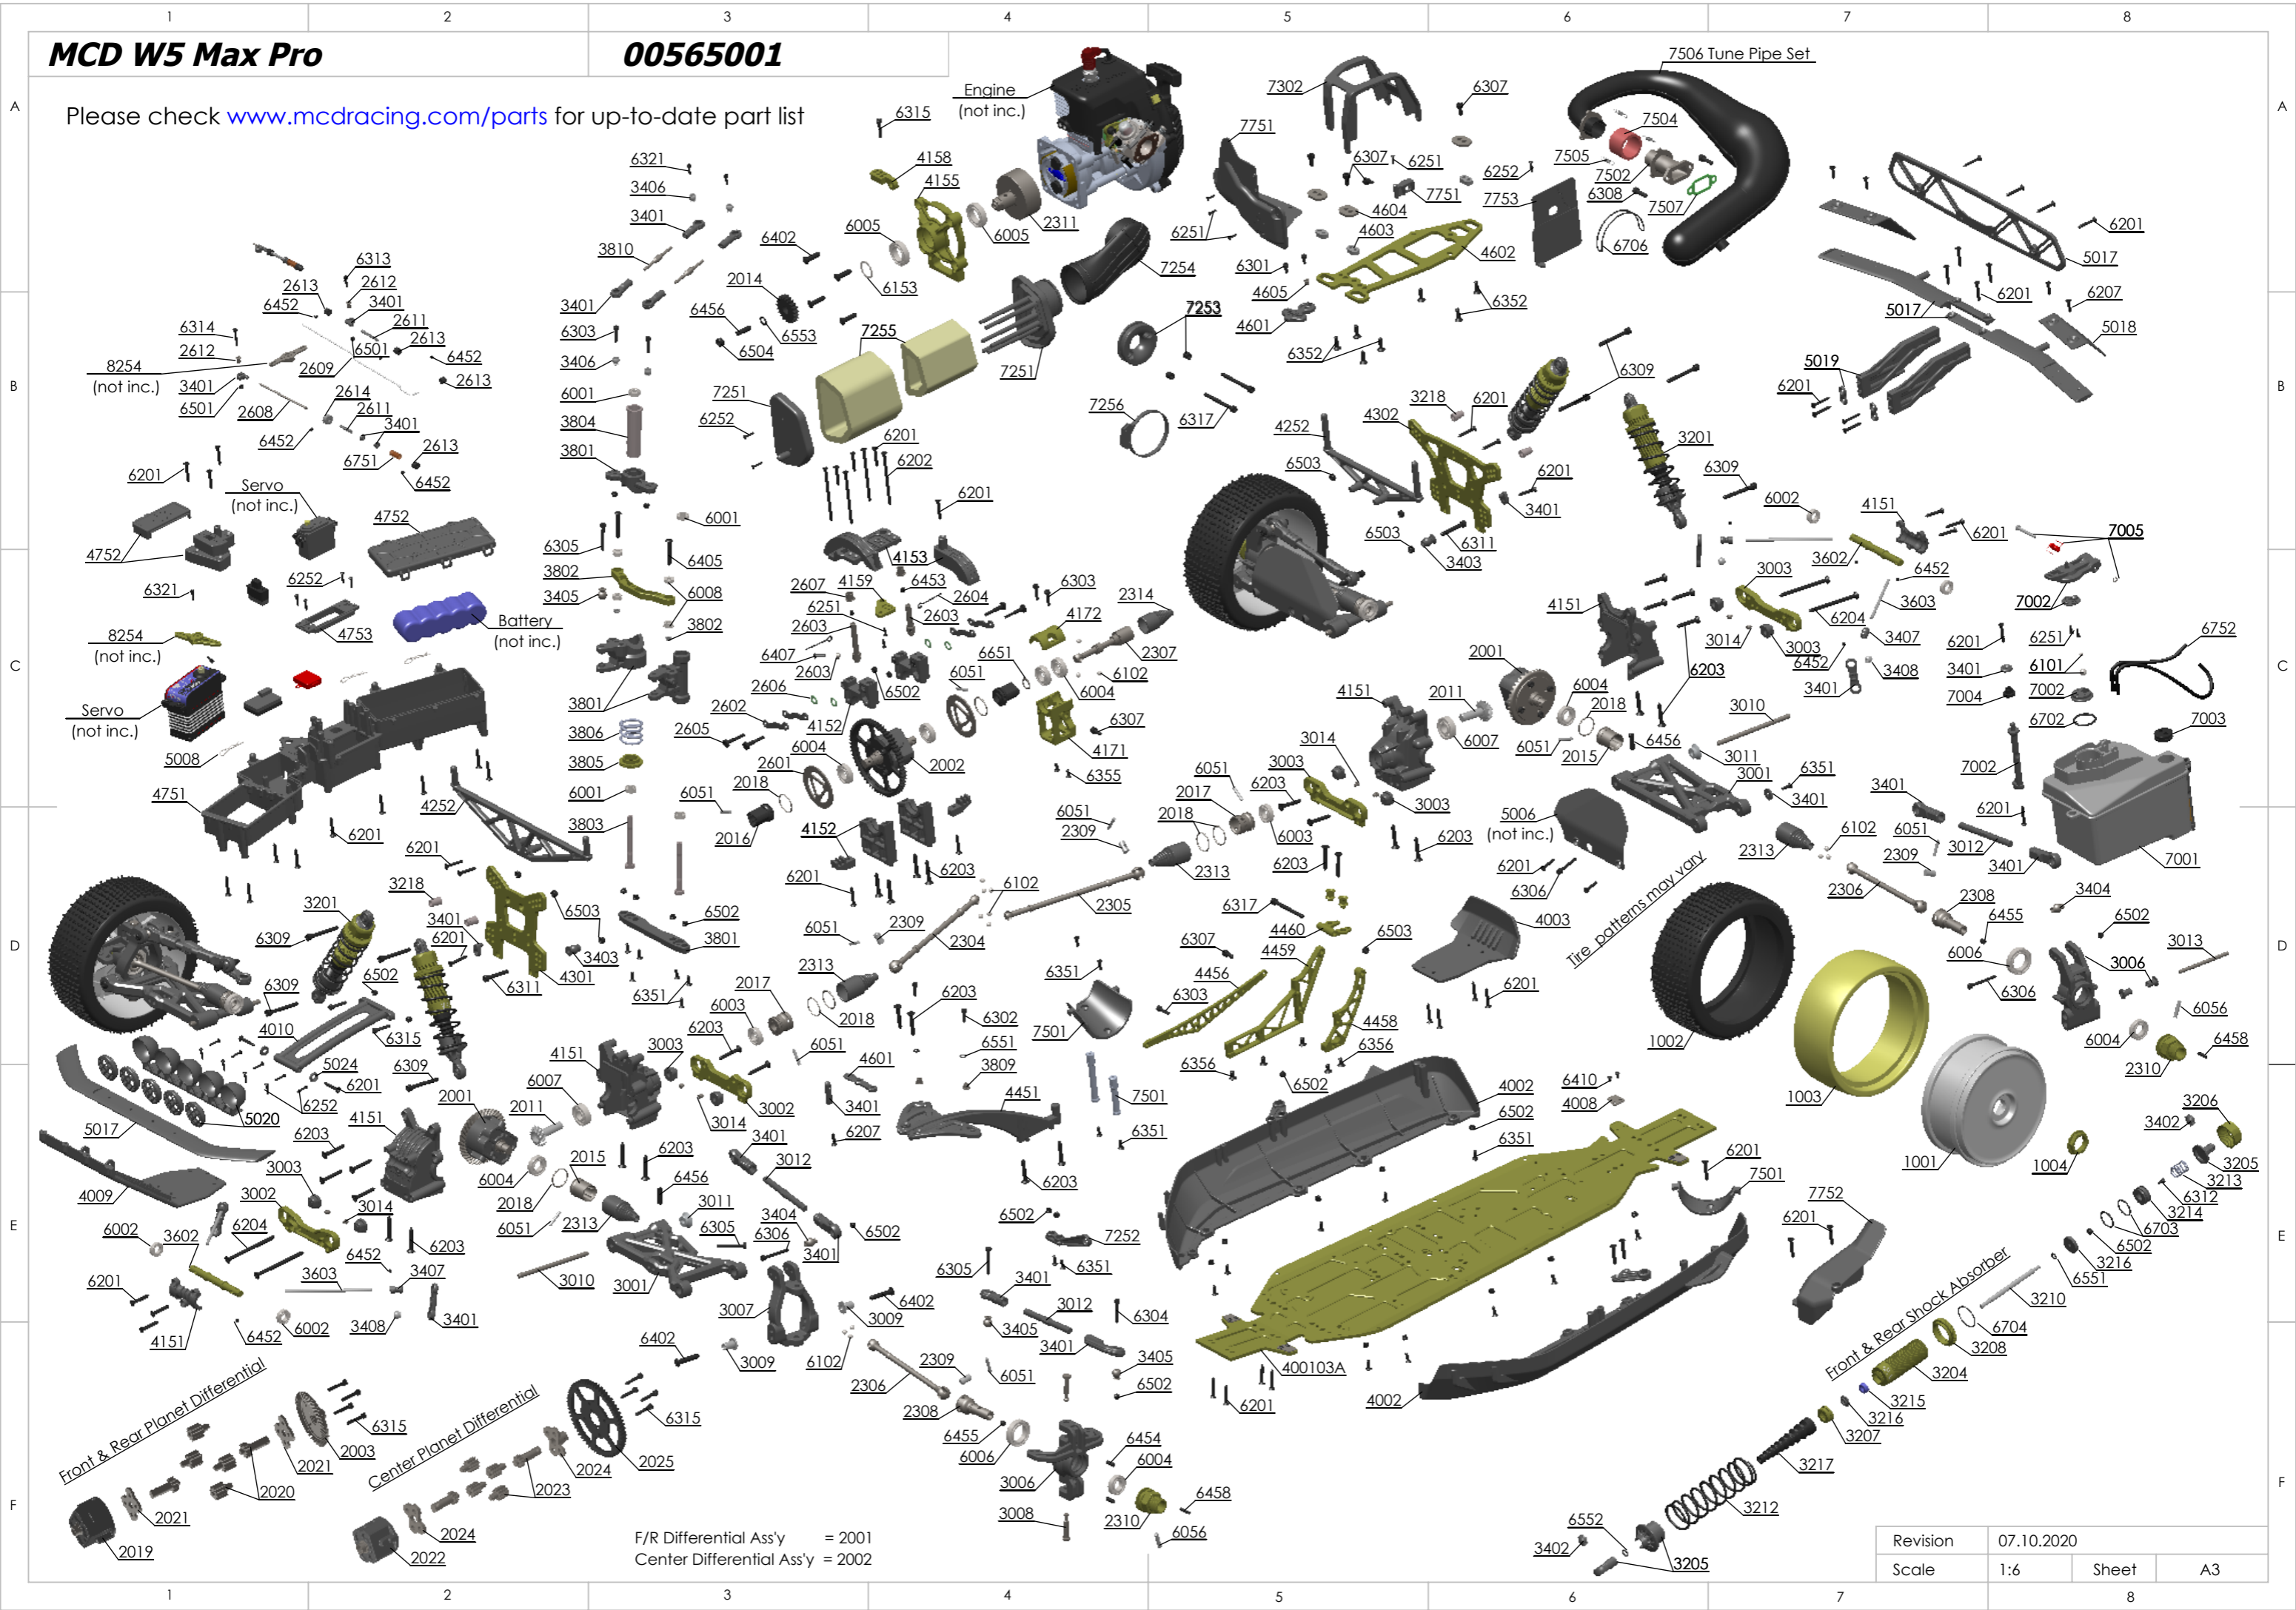

Please check www.mcdracing.com/parts for up-to-date part list

Revision	07.10.2020		
Scale	1:6	Sheet	A3