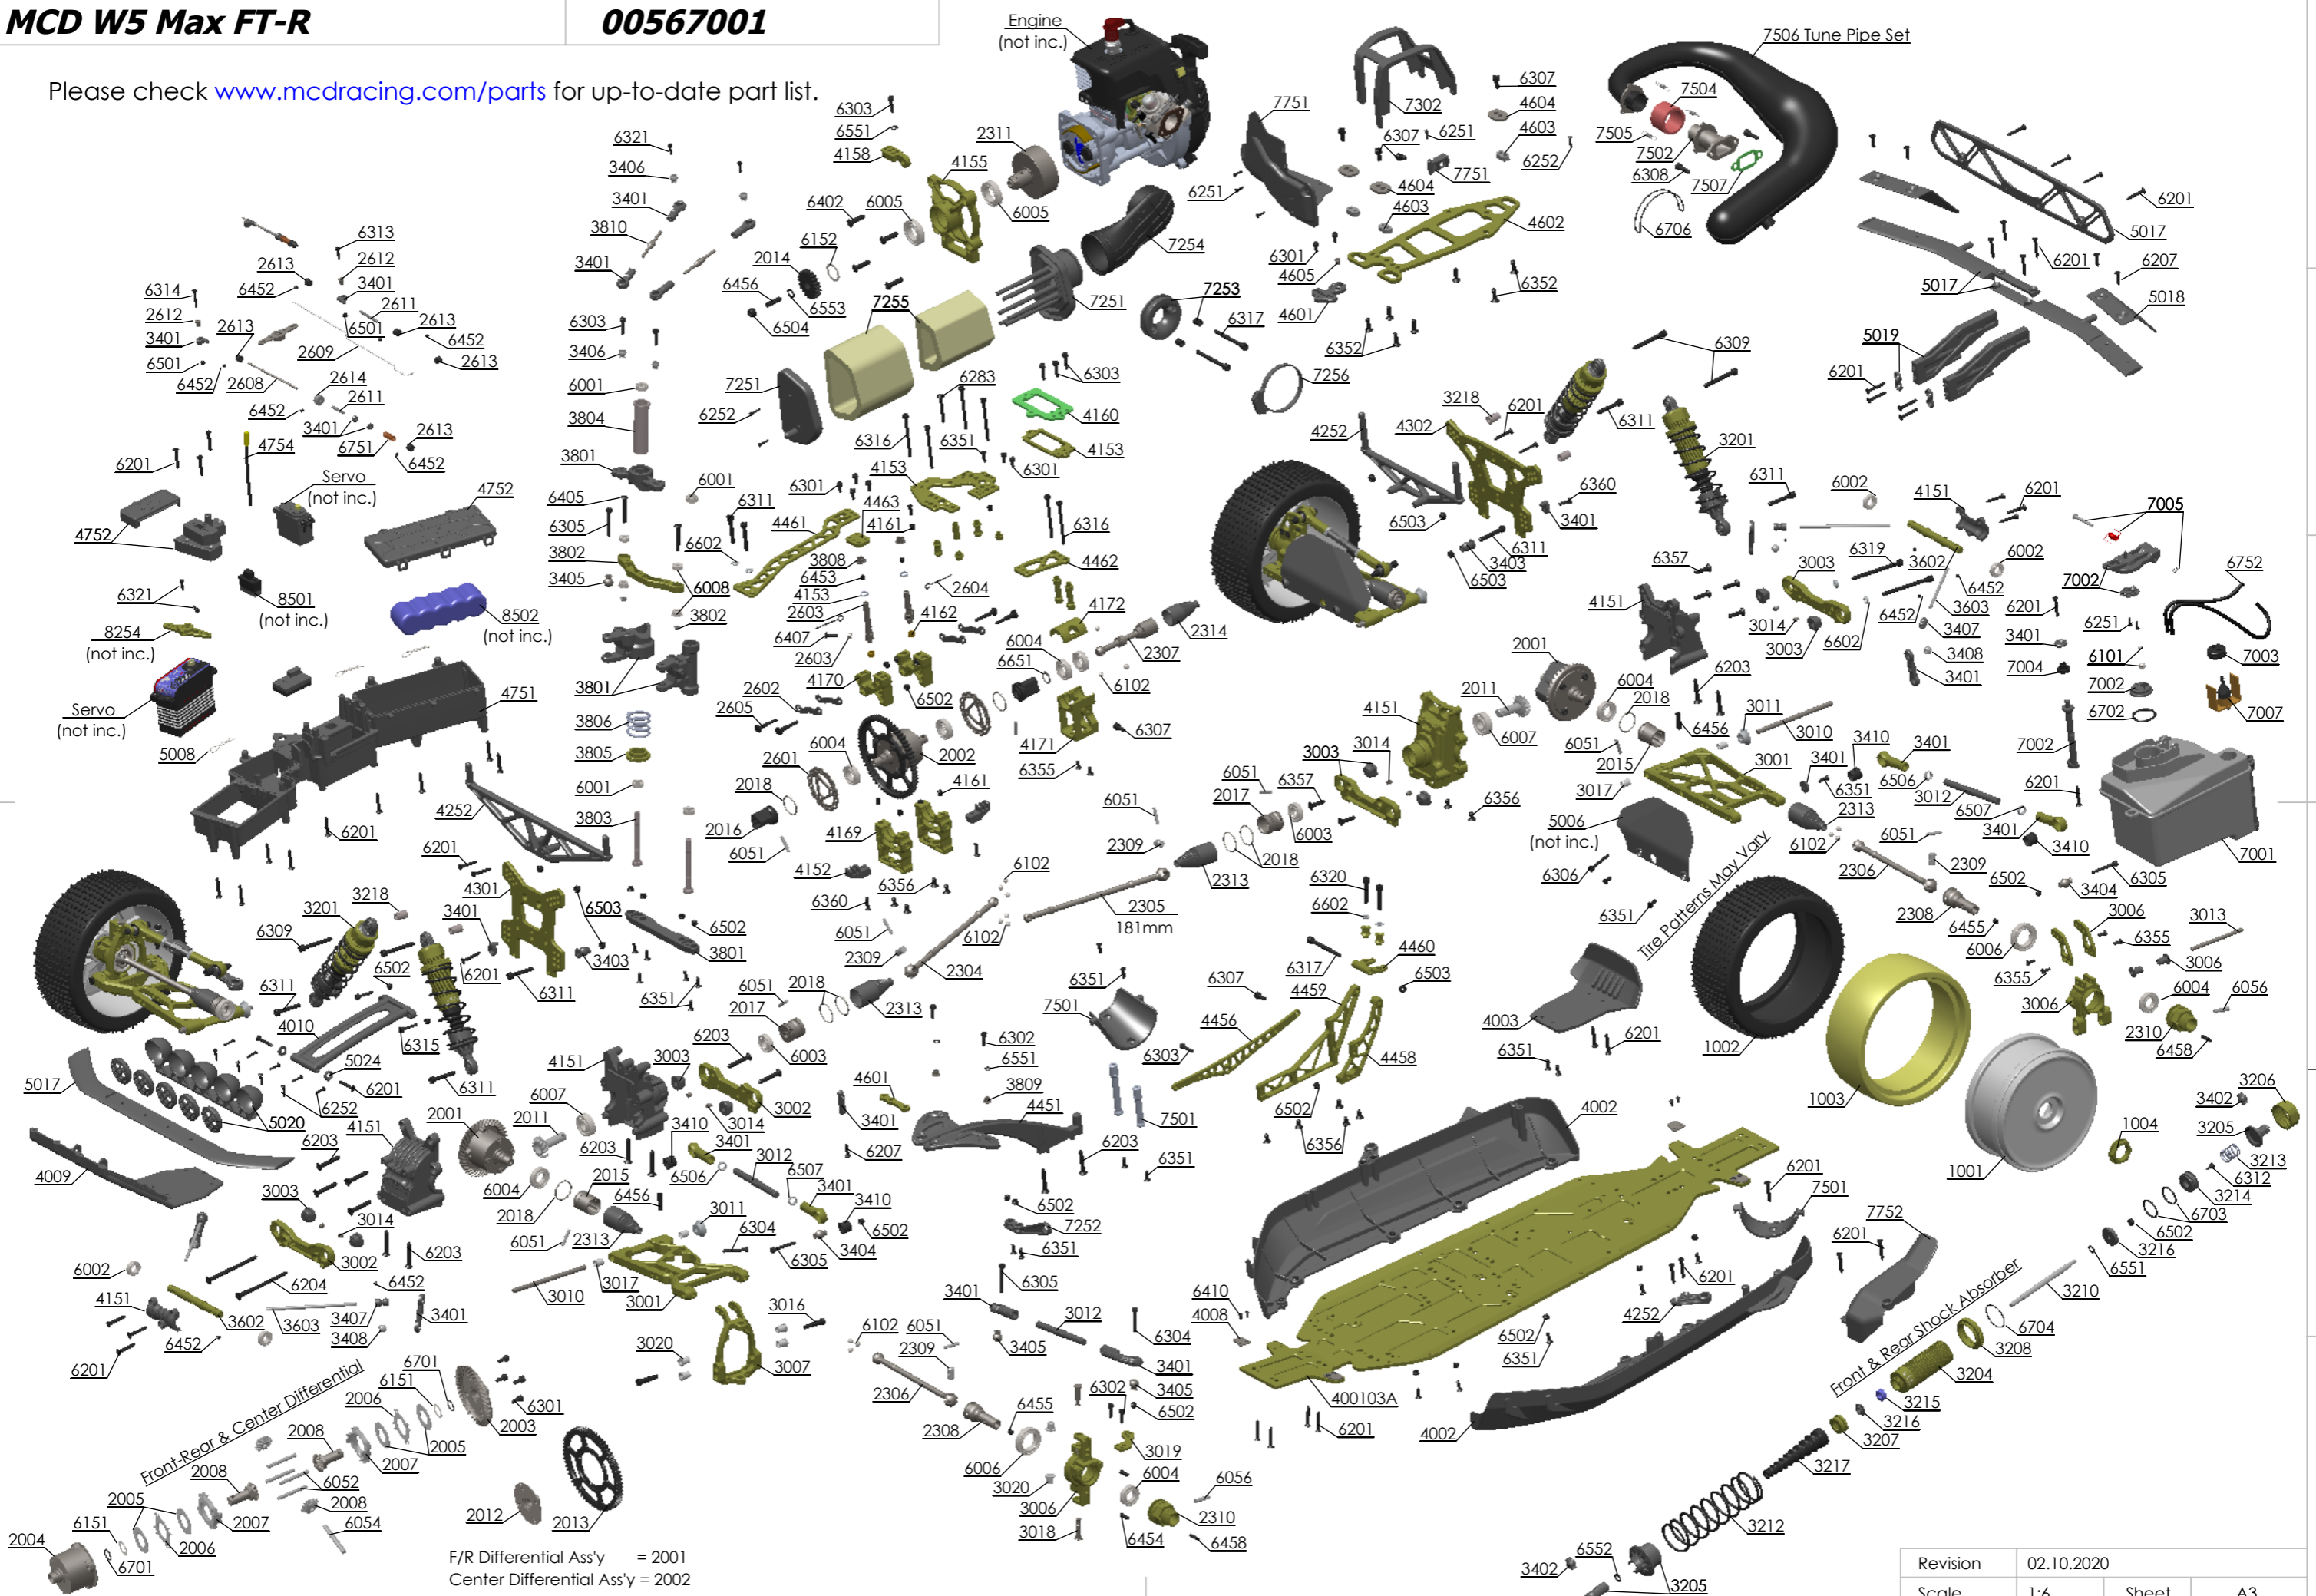

Please check www.mcdracing.com/parts for up-to-date part list.

F/R Differential Ass'y = 2001
 Center Differential Ass'y = 2002

Revision	02.10.2020		
Scale	1:6	Sheet	A3