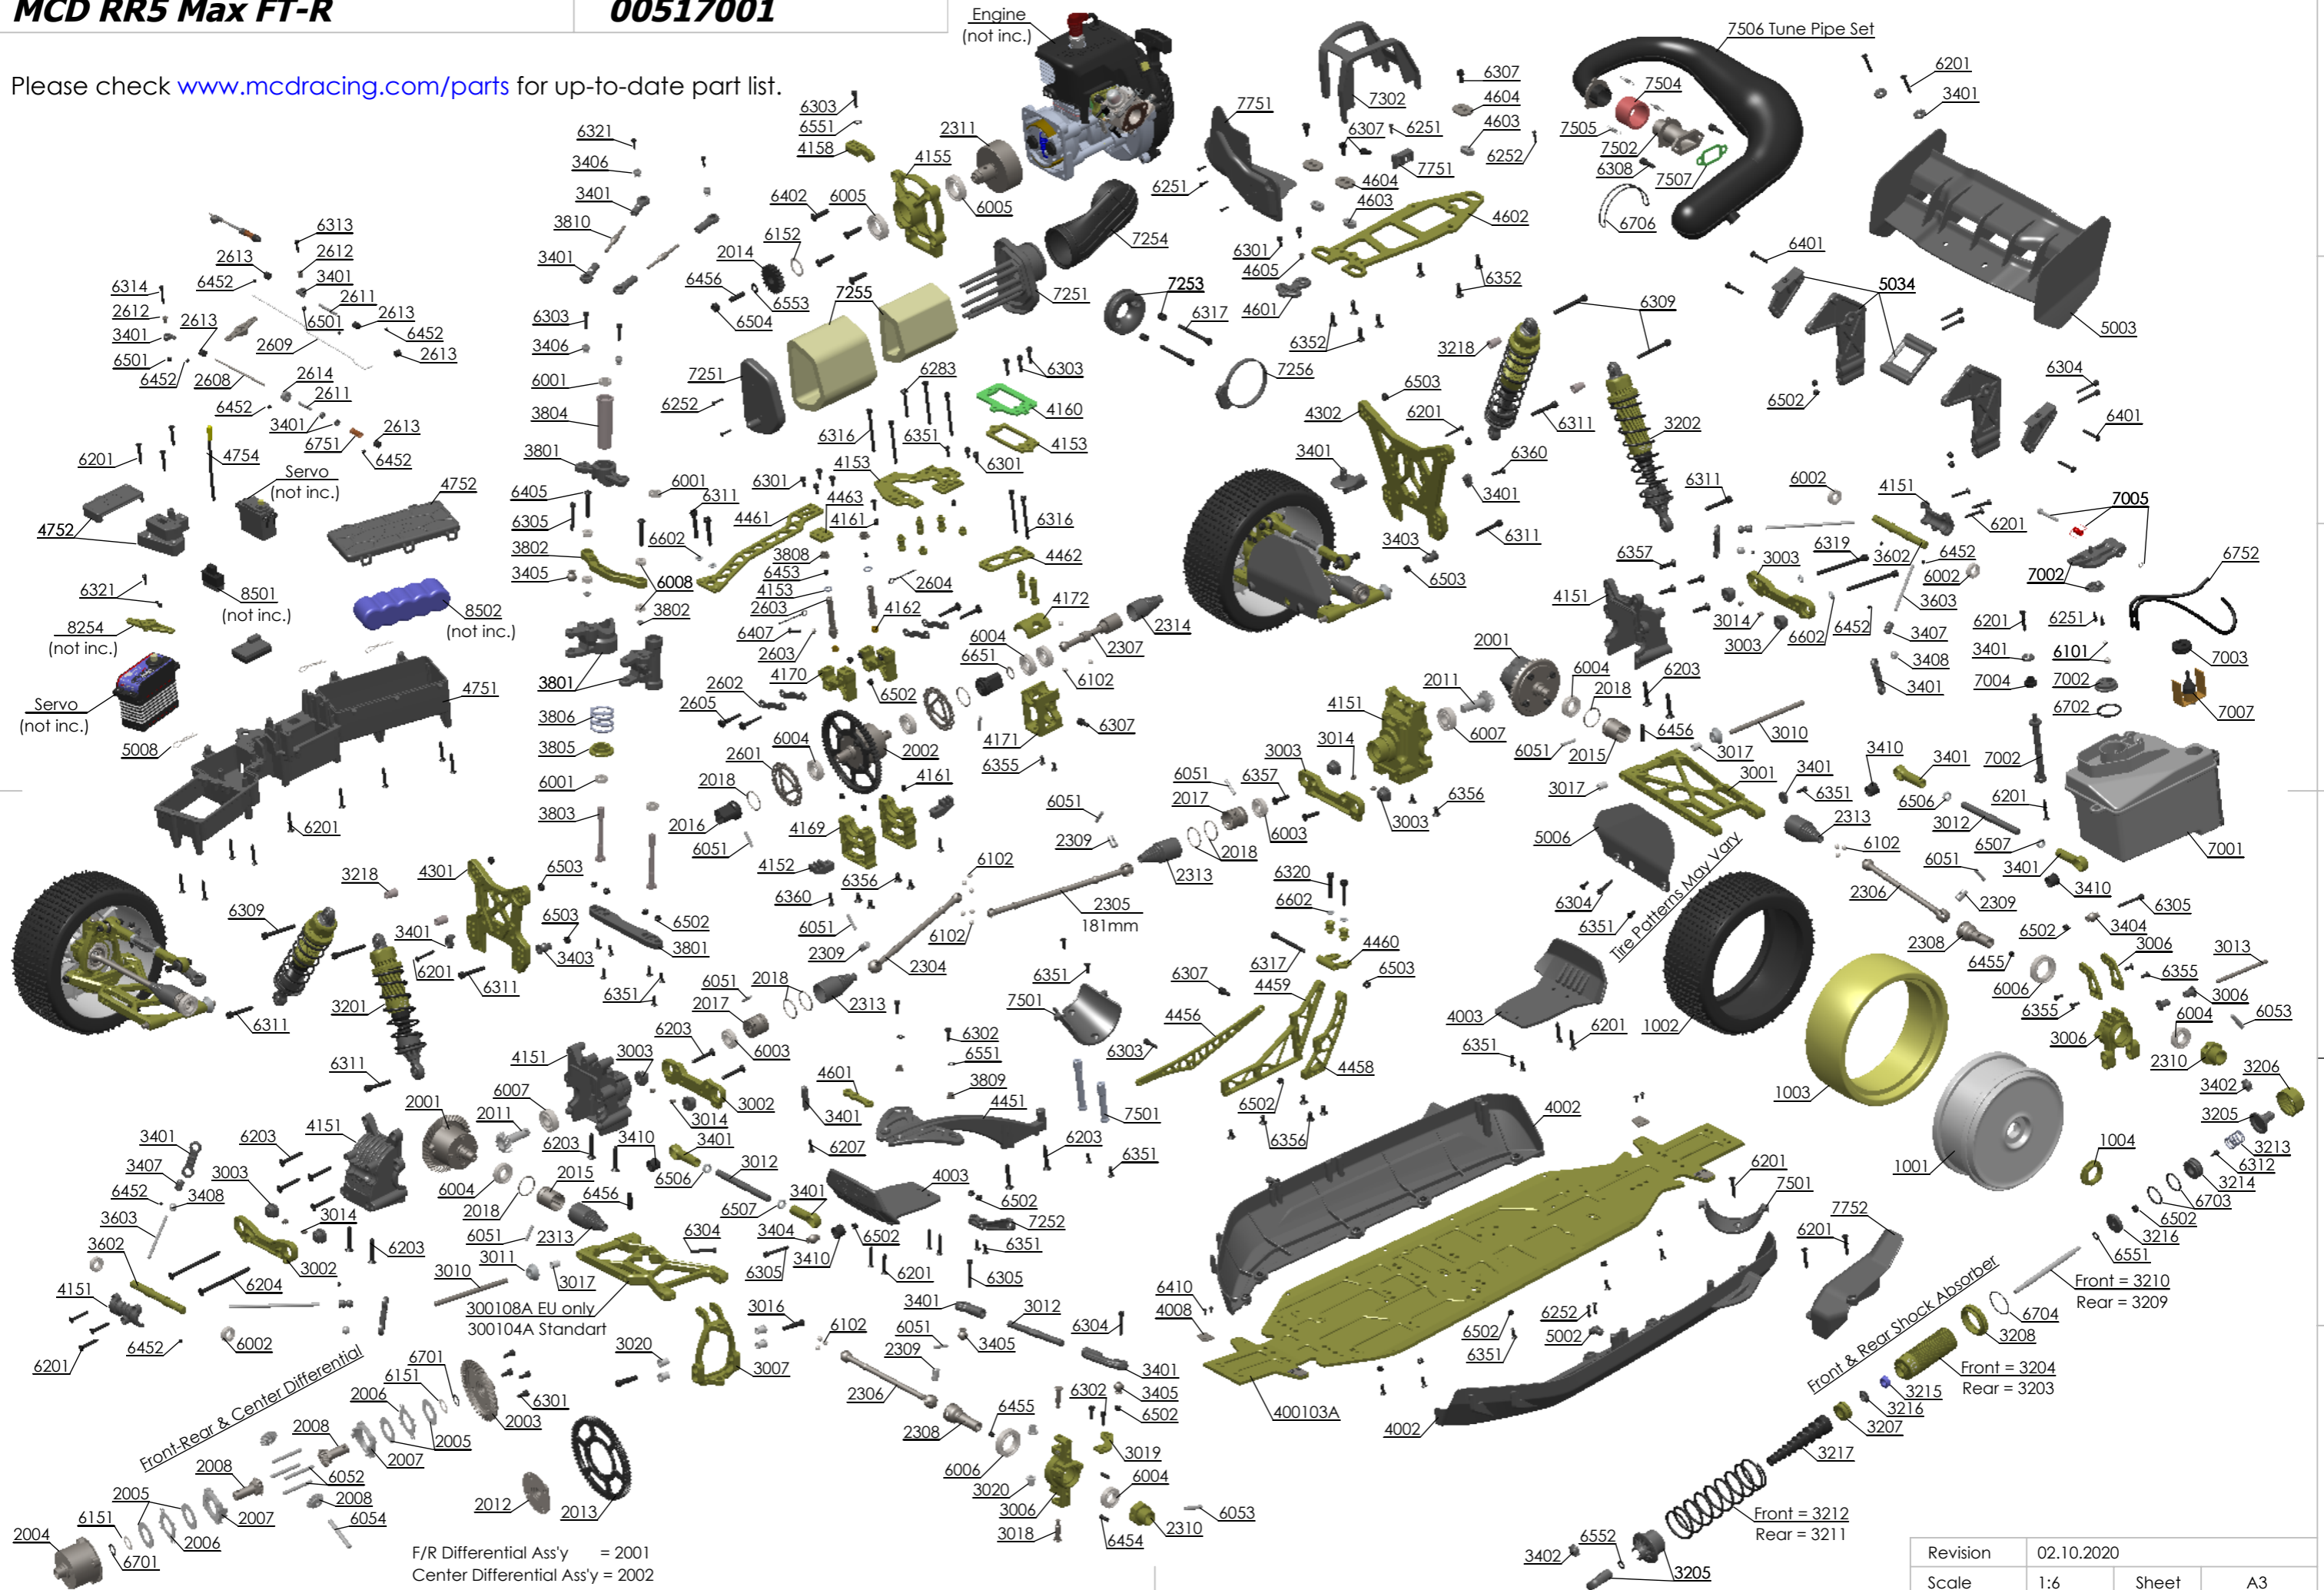

Please check www.mcdracing.com/parts for up-to-date part list.

F/R Differential Ass'y = 2001
Center Differential Ass'y = 2002

Revision	02.10.2020		
Scale	1:6	Sheet	A3