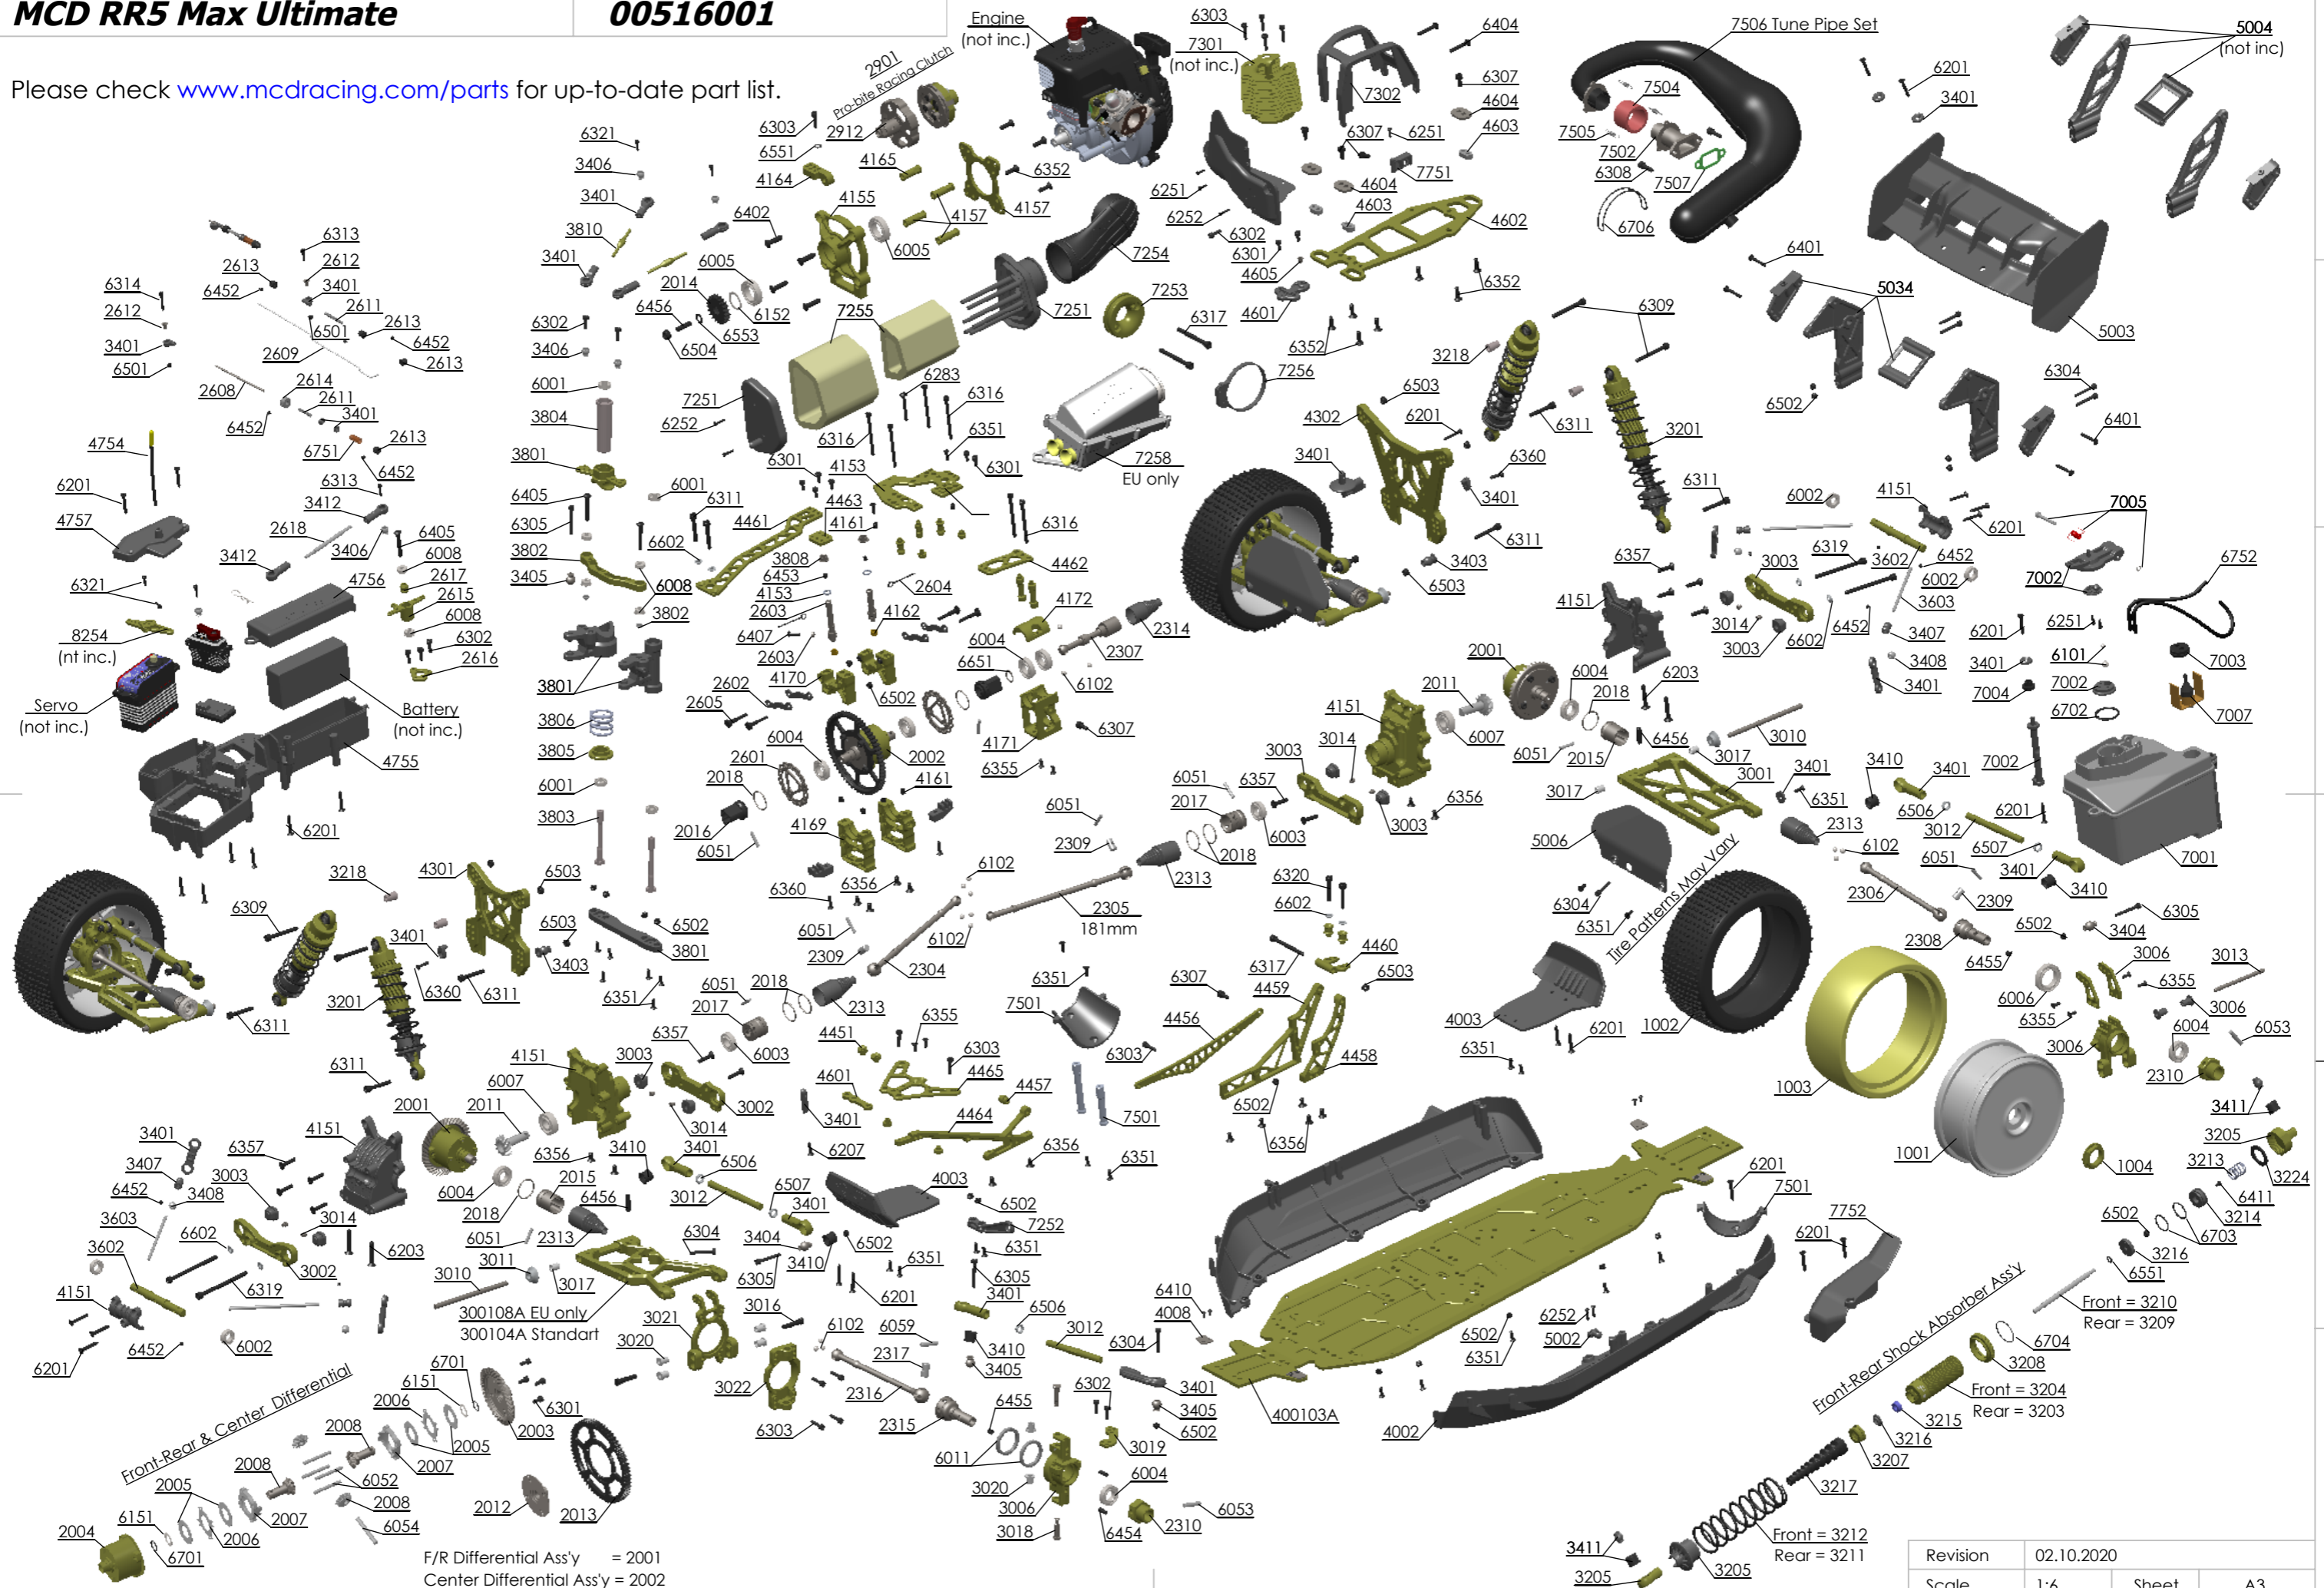

MCD RR5 Max Ultimate

00516001

Please check www.mcdracing.com/parts for up-to-date part list.

F/R Differential Ass'y = 2001
Center Differential Ass'y = 2002

Front-Rear Shock Absorber Assy
Front = 3210 Rear = 3209
Front = 3204 Rear = 3203
Front = 3212 Rear = 3211

Revision	02.10.2020
Scale	1:6
Sheet	A3