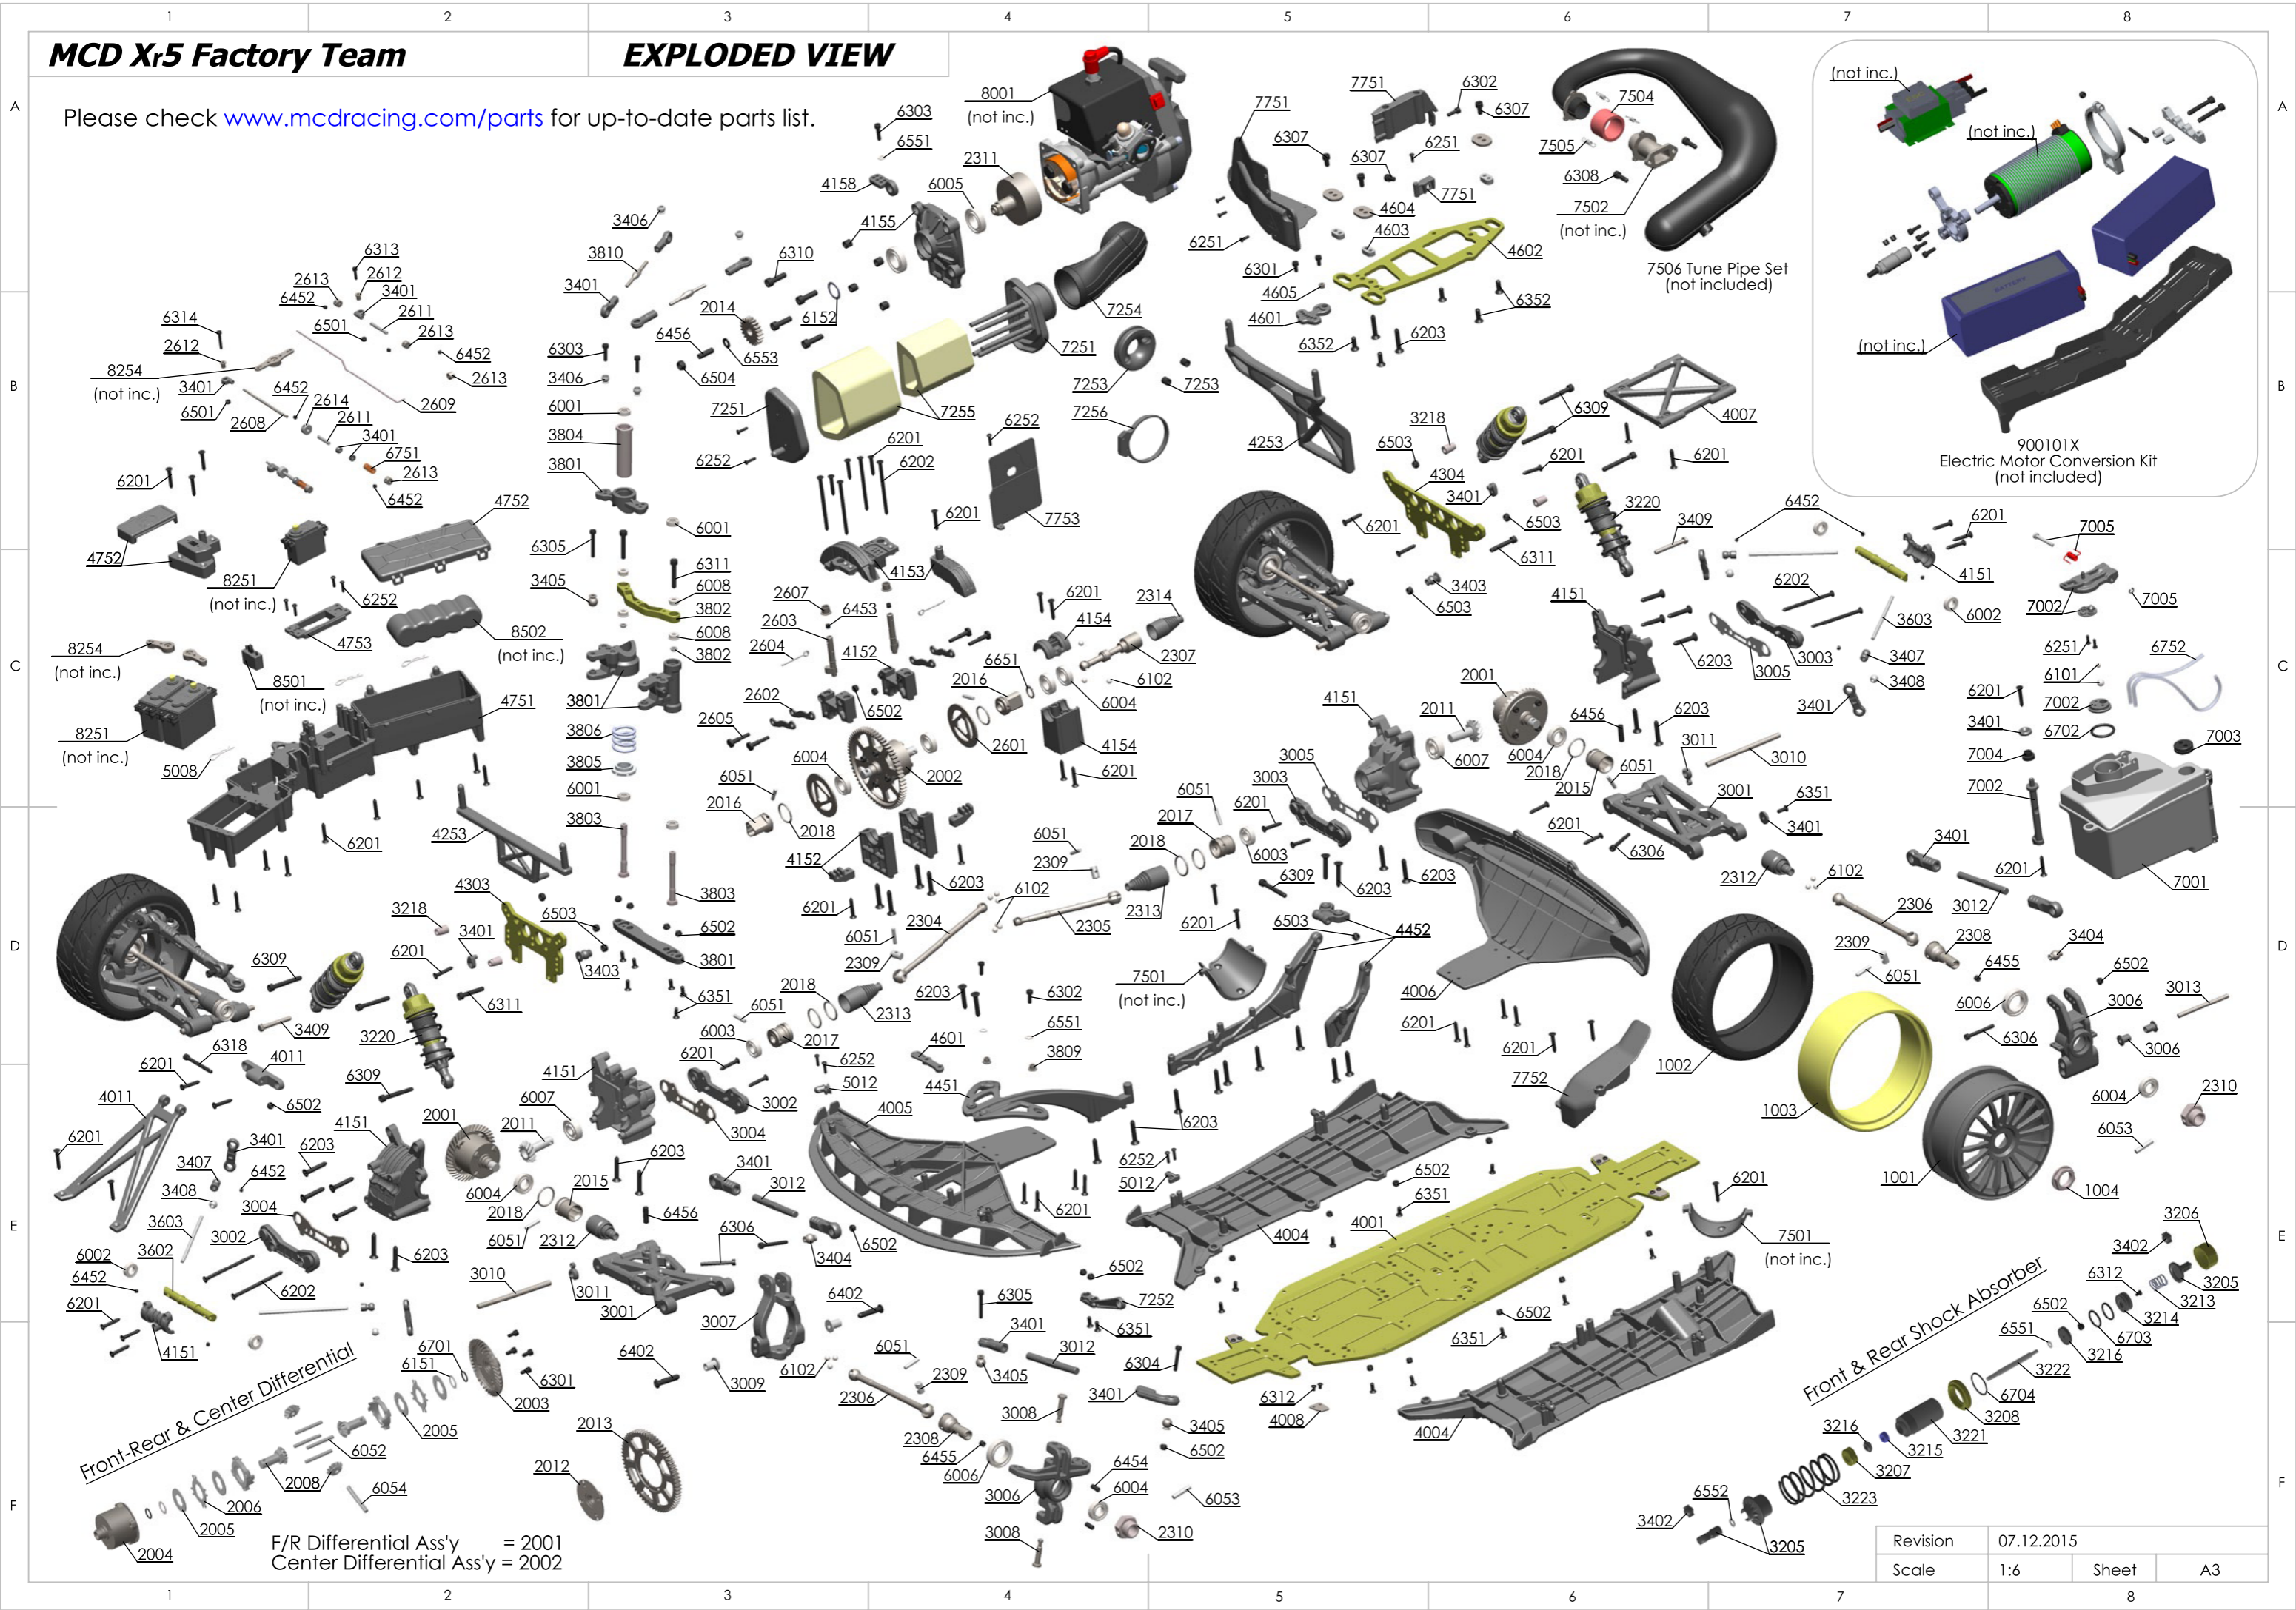

Please check www.mcdracing.com/parts for up-to-date parts list.

Front-Rear & Center Differential
F/R Differential Ass'y = 2001
Center Differential Ass'y = 2002

Revision	07.12.2015		
Scale	1:6	Sheet	A3