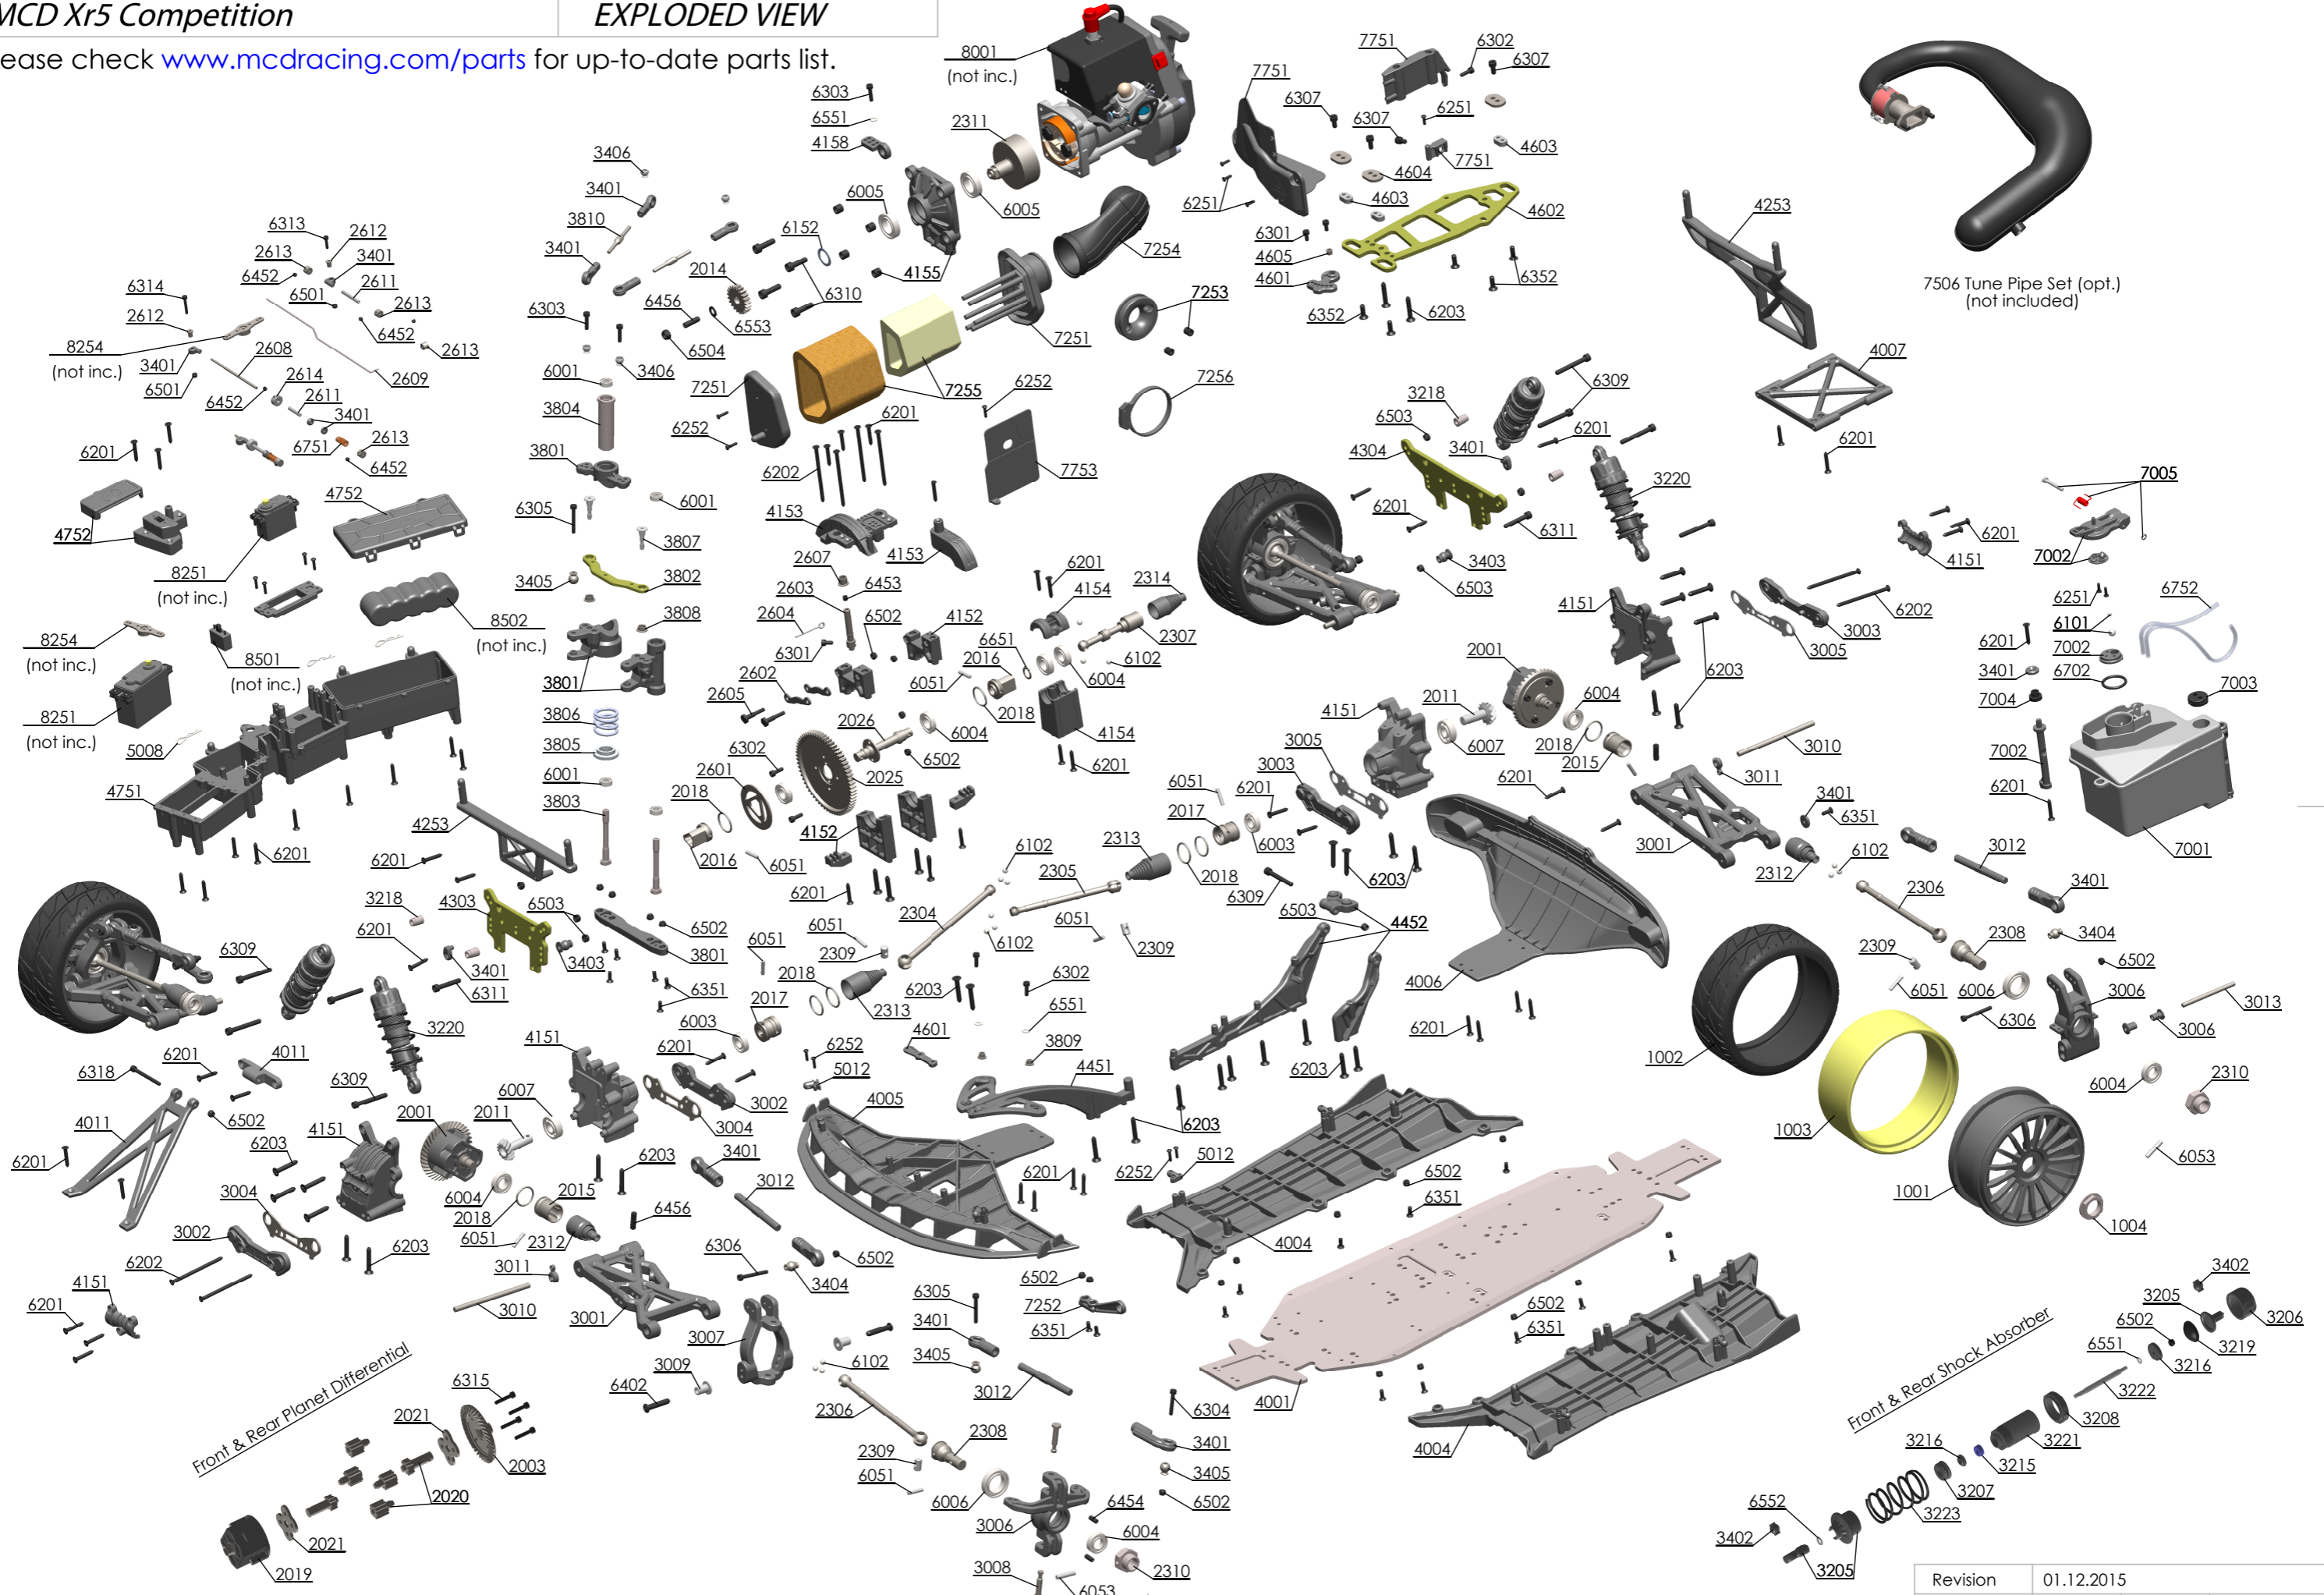

MCD Xr5 Competition

EXPLODED VIEW

Please check www.mcdracing.com/parts for up-to-date parts list.

7506 Tune Pipe Set (opt.)
(not included)

Front & Rear Planet Differential

Front & Rear Shock Absorber

Revision	01.12.2015
Scale	1:6
Sheet	A3