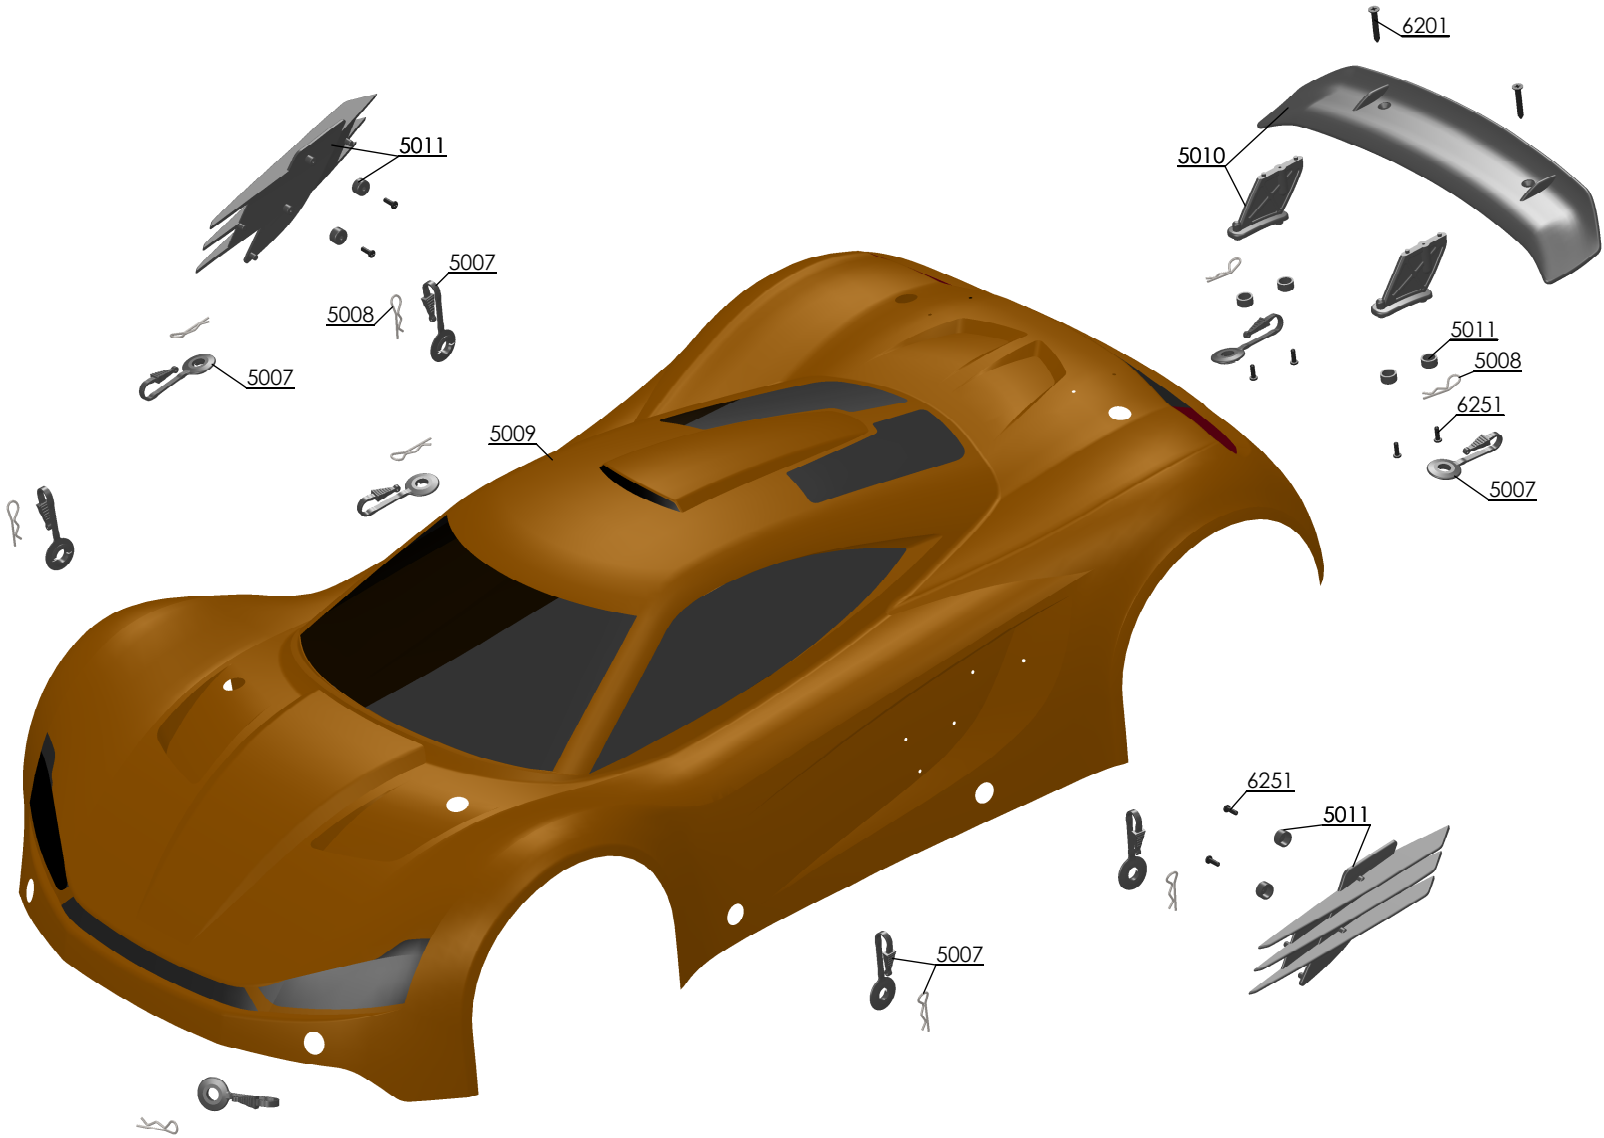

MCD Clutch

EXPLODED VIEW

A

A

B

B

C

C

D

D

E

E

F

F

Revision	09.09.2014
Scale	1:1.5 Sheet A4