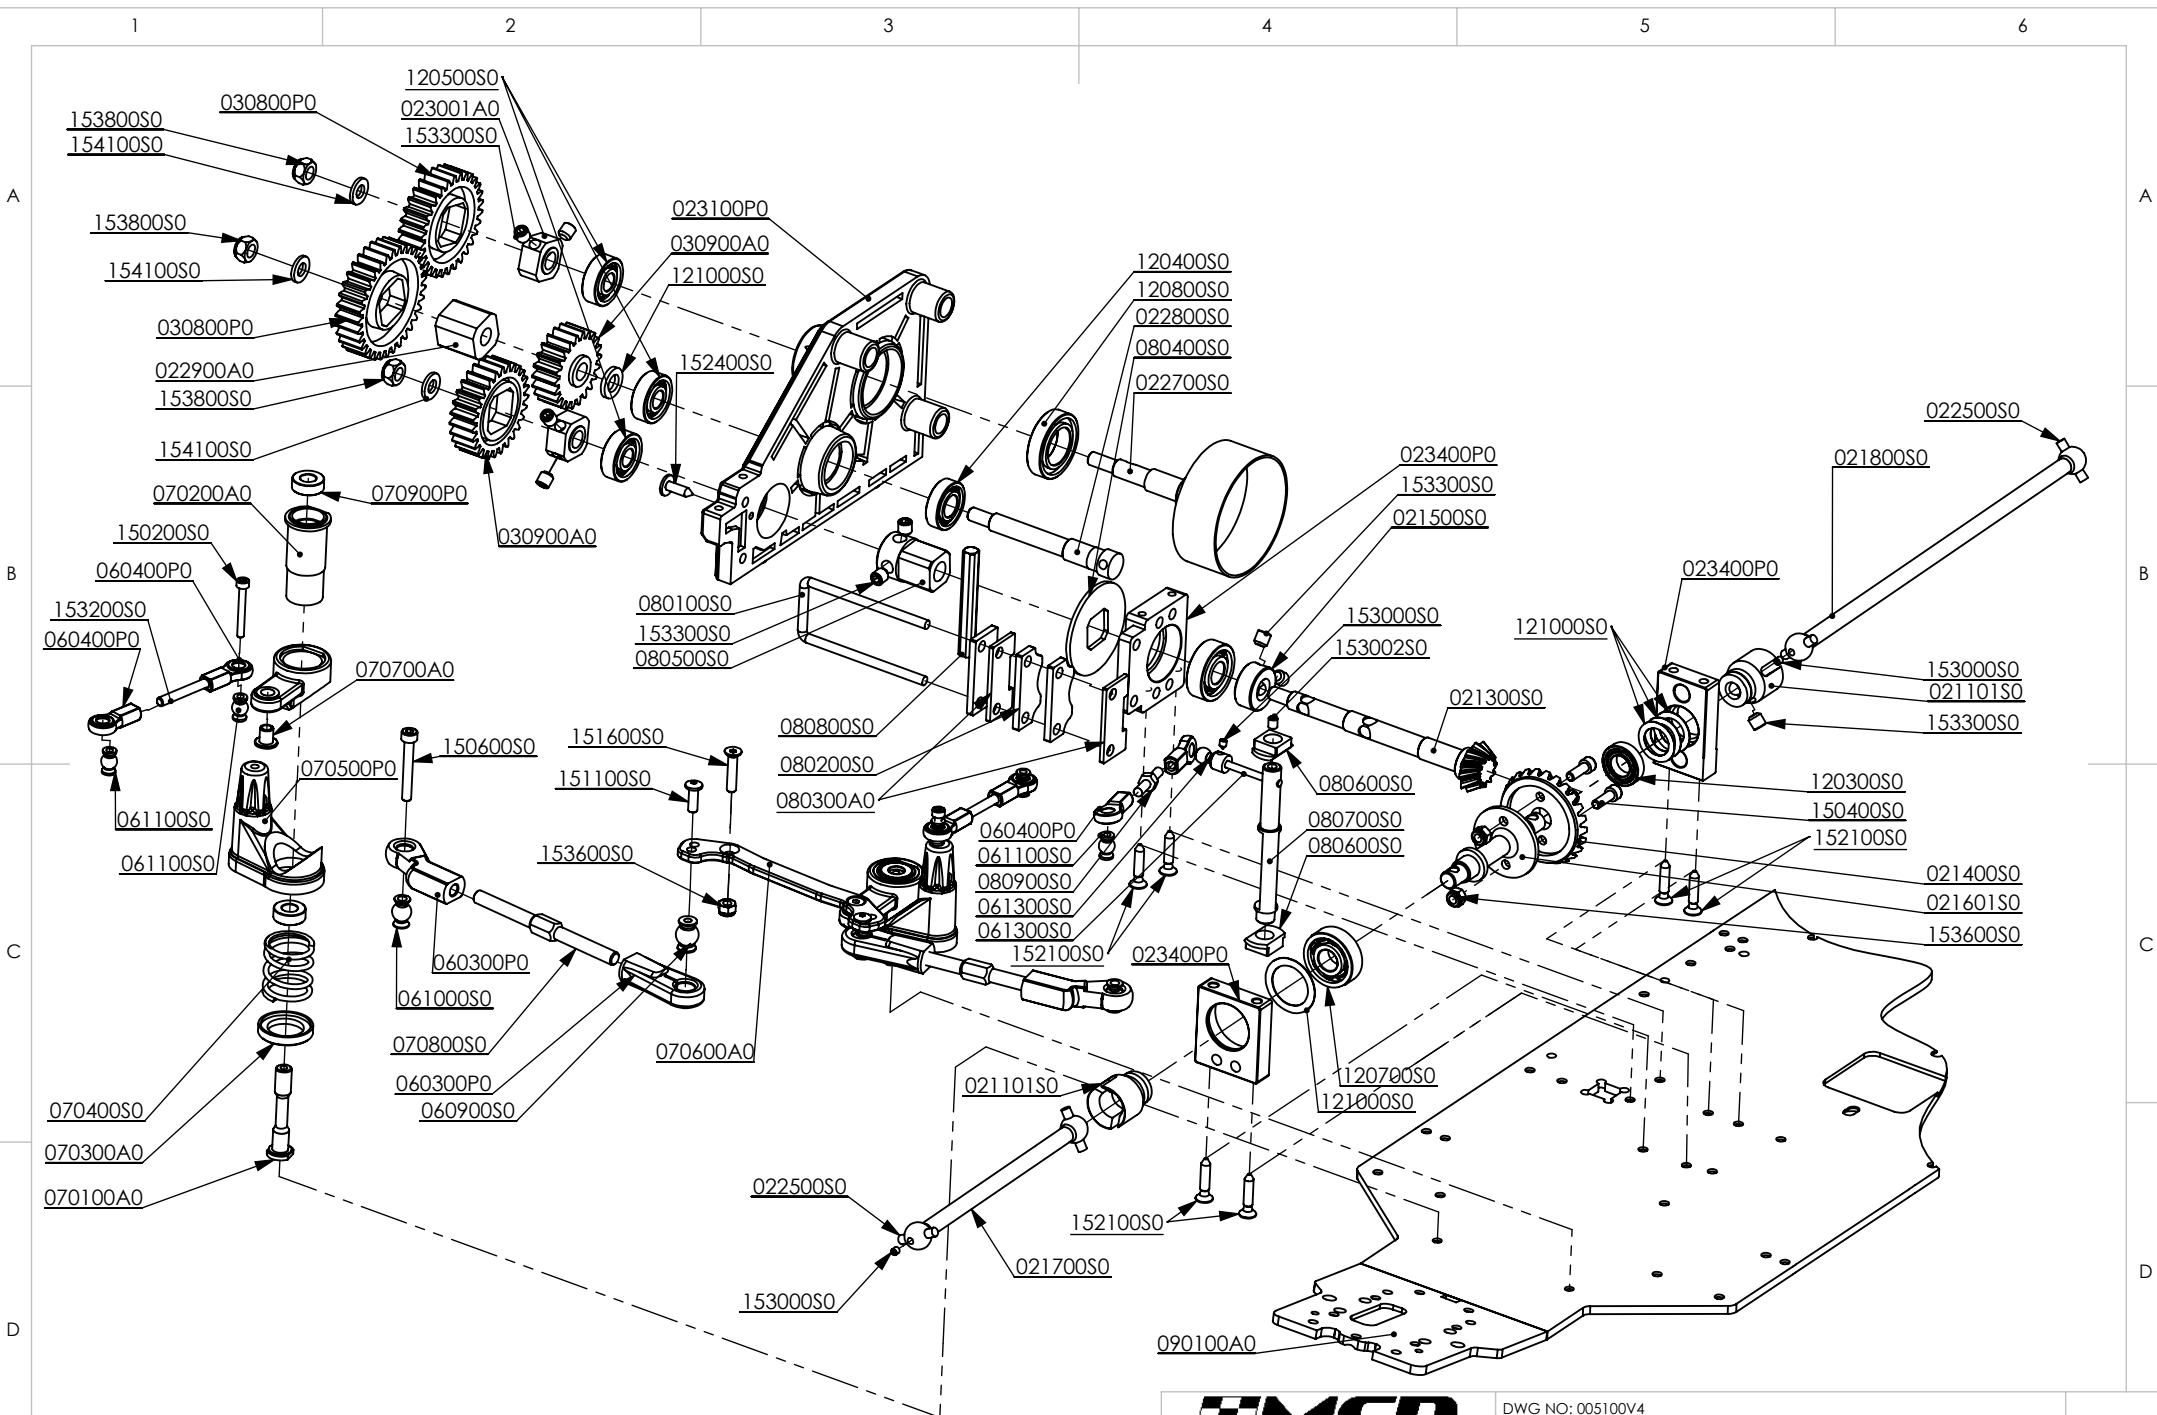

ADJUST TWO SERVO HORNS AND STEERING ARMS IN PARRALEL POSITION

DWG NO: 005100V4

ENGINE - SERVO ASS'Y

A4

1

2

MONSTER TRUCK V4 SPORT REV.4

sheet: 4 of 12