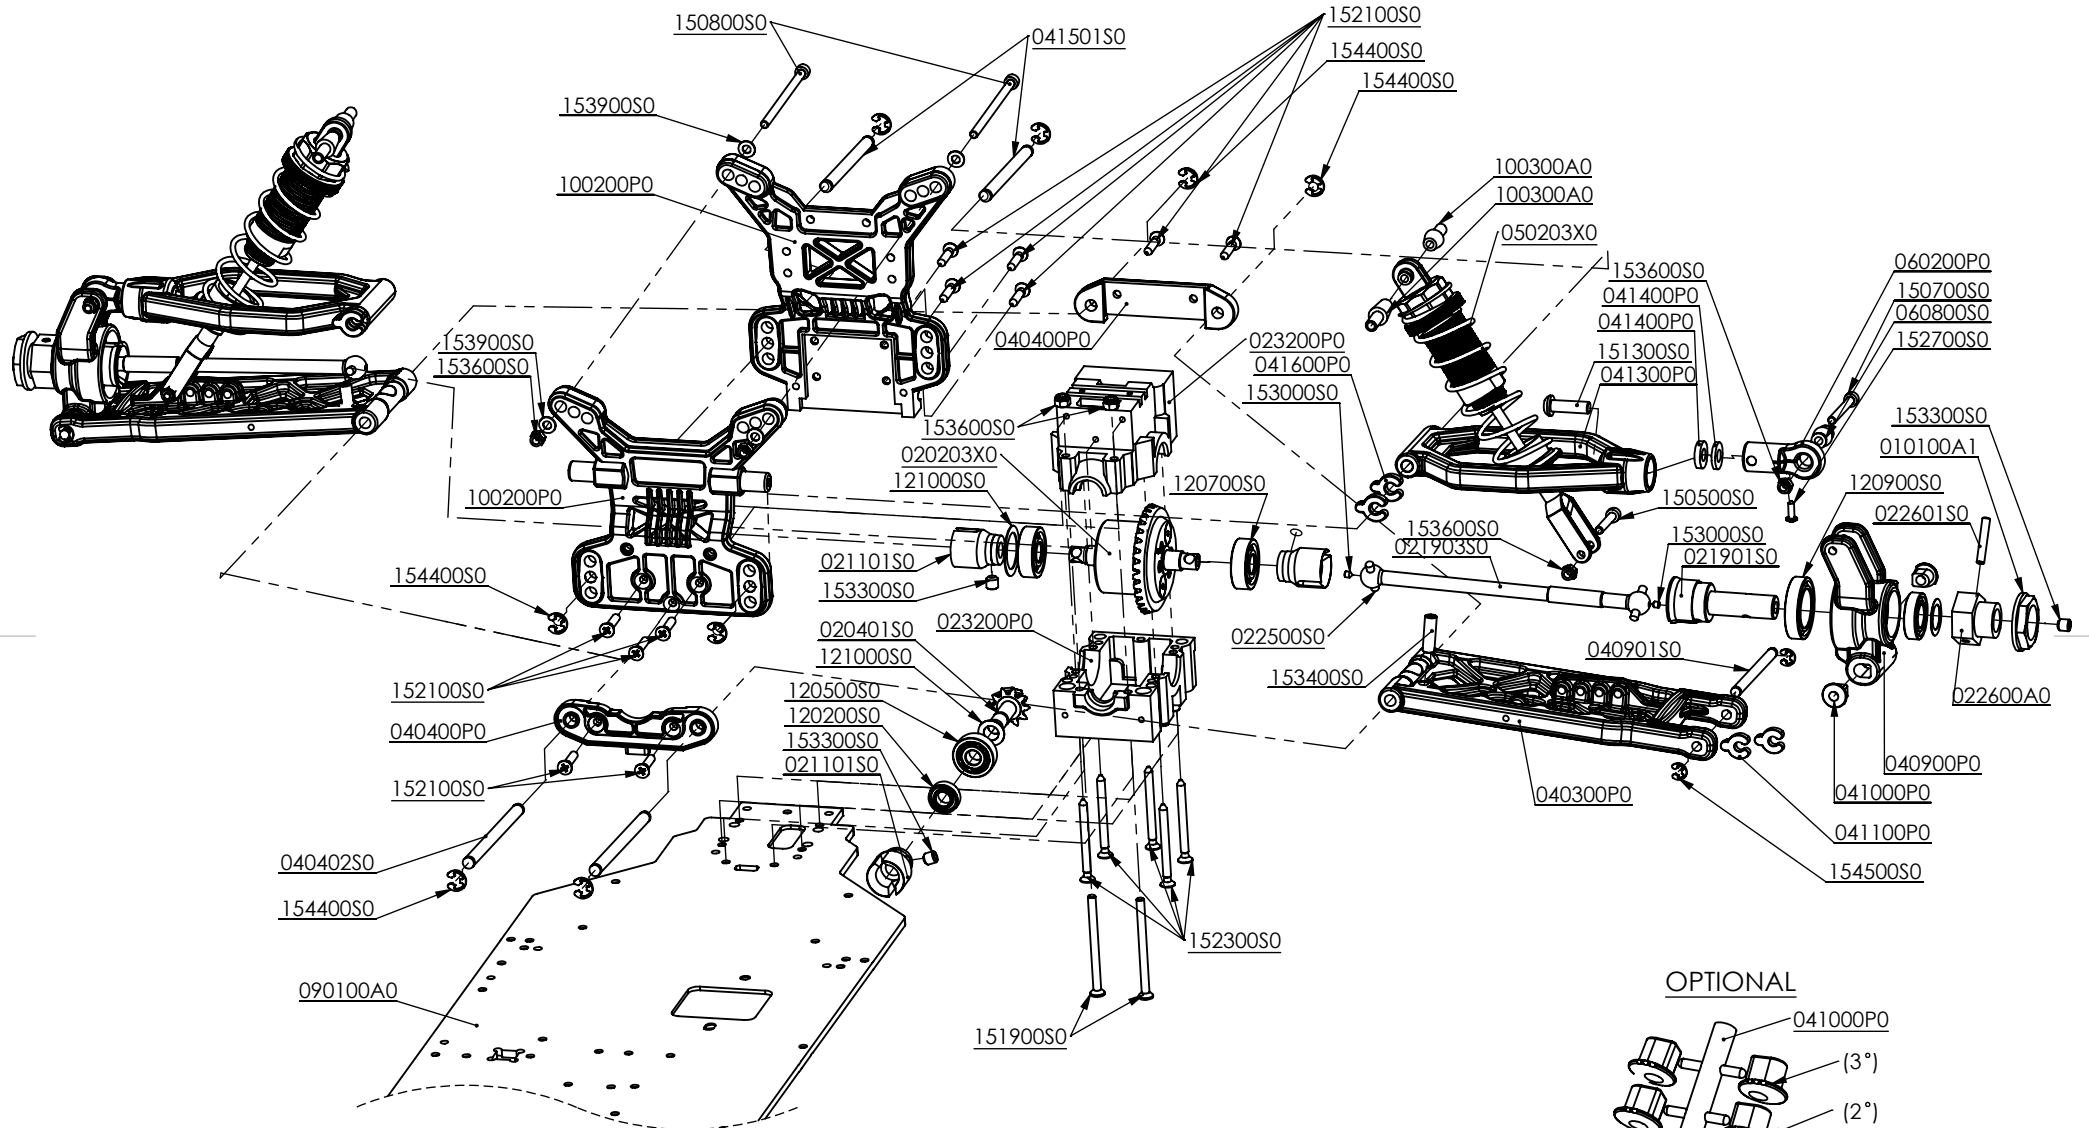

DWG NO: 005100V4

REAR - EXPLODED

A4