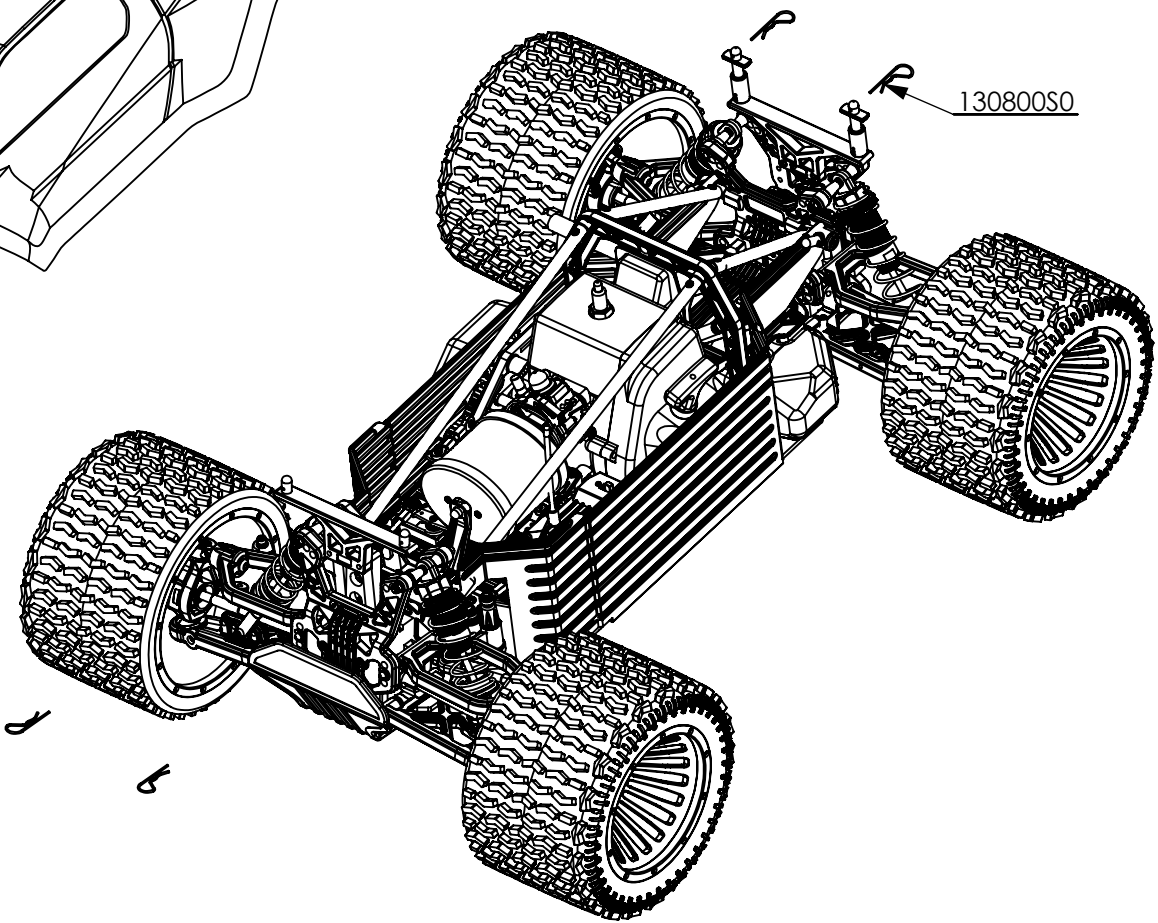

WASH BODY SHELL BEFORE PAINTING
WITH WASHING UP LIQUID
REMOVE PROTECTION FILM AFTER PAINTING

130700P0
130500P0
130600P0
DECAL SET

130800S0

!!! CAUTION !!!

AFTER CLEANING / WASHING
LUBRICATE WITH CHAIN GREASE ALL DRIVE COMPONENTS
(CENTRAL DIFF. BEWEL GEAR, DRIVE CUPS, AXELS, STEEL TRANSMISSION GEARS)

DWG NO: 005100V4

GENERAL VIEW

A4