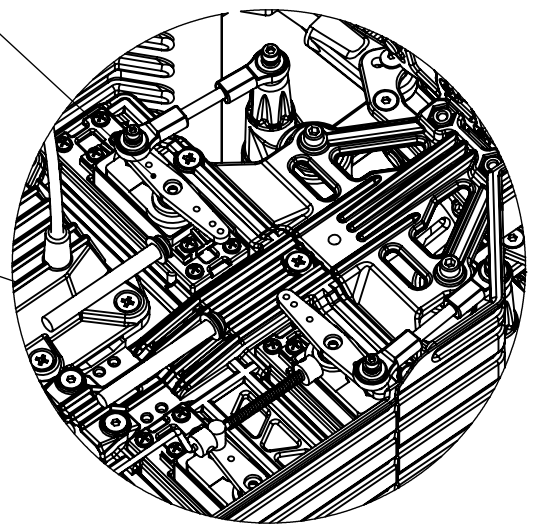

B

C

C

D

D

DETAIL: C

DETAIL: A

DETAIL: B

ADJUST TWO SERVO HORNS AND STEERING ARMS IN PARRALEL POSITION

DWG NO: 005100V4

ENGINE - SERVO ASS'Y

A4

1

2

MONSTER TRUCK V4 SPORT REV.4

sheet: 4 of 12