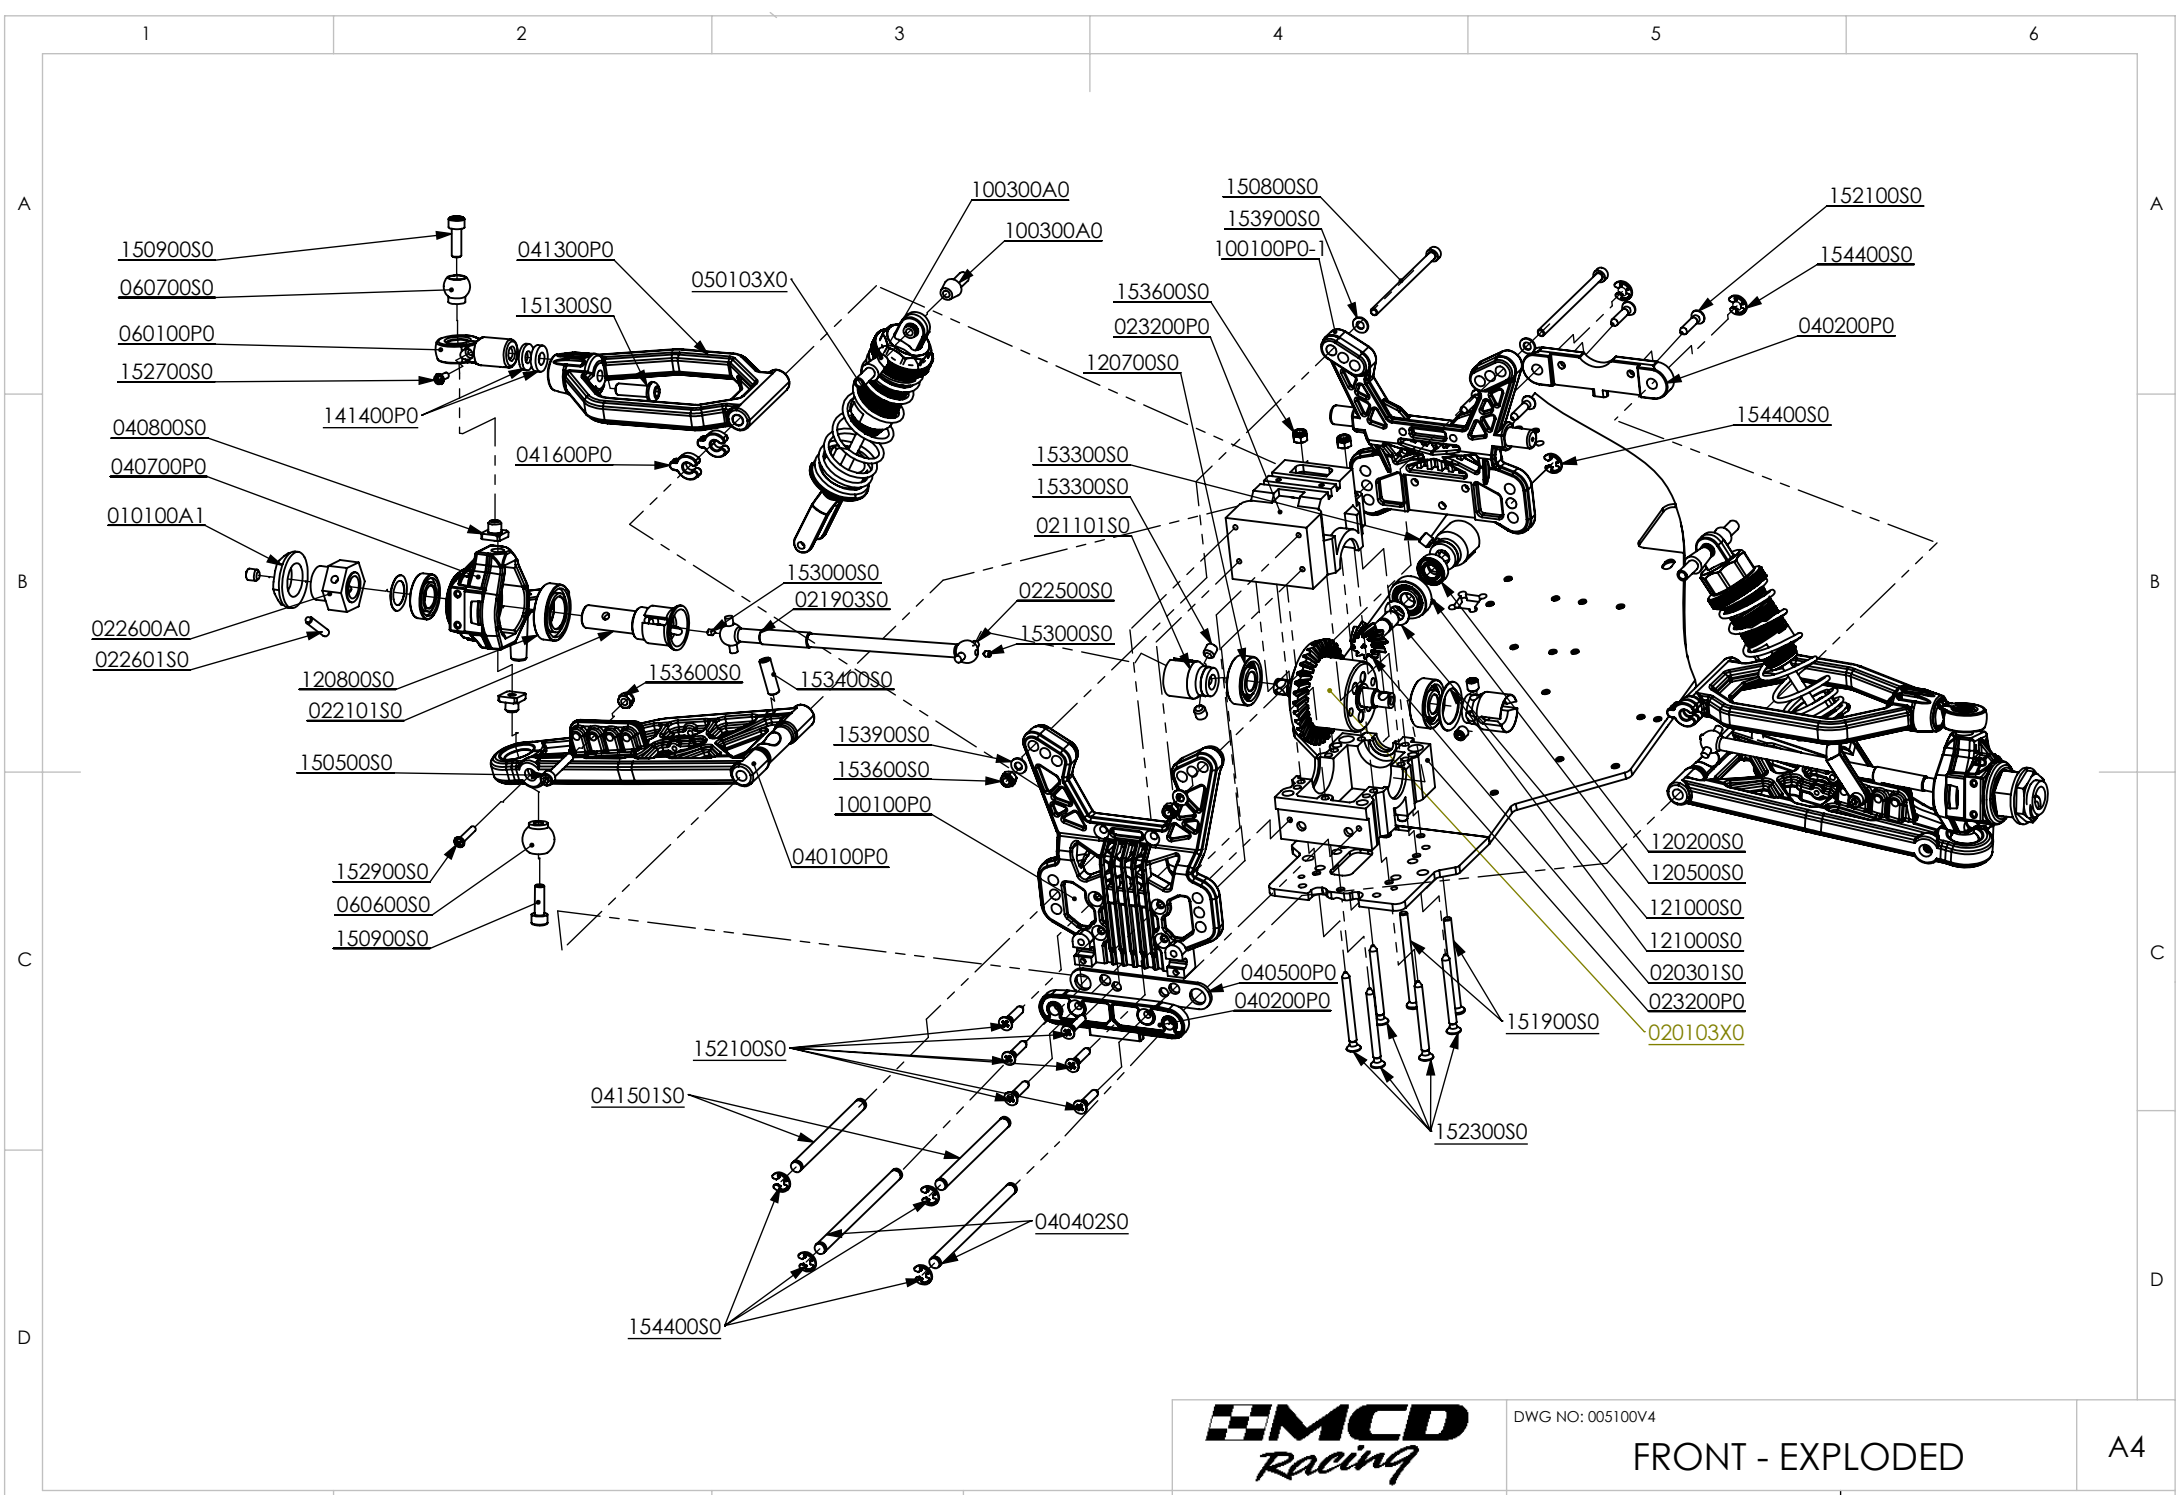

DWG NO: 005100V4

FRONT - EXPLODED

A4