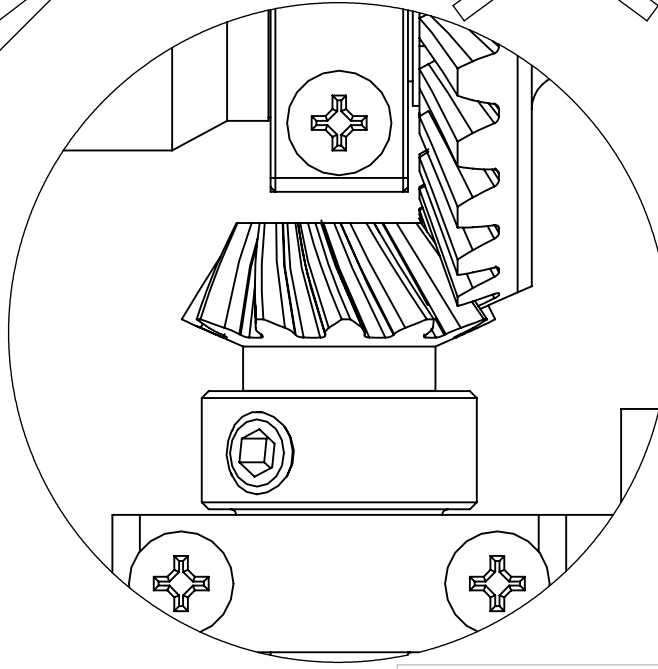

A

B

B

C

C

D

D

ADJUST CORRECT GEAR MESHING BY USING BEARING SHIMS AND LAY SHAFT SET SCREW