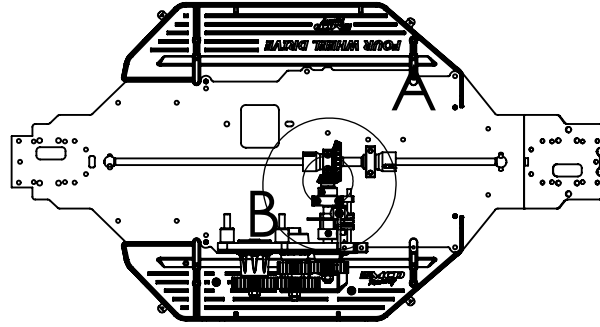

A

B

B

C

C

D

D

ADJUST CORRECT GEAR MESHING BY USING BEARING SHIMS AND LAY SHAFT SET SCREW