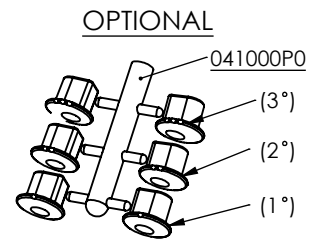

DWG NO: 005100V4

REAR - EXPLODED

A4