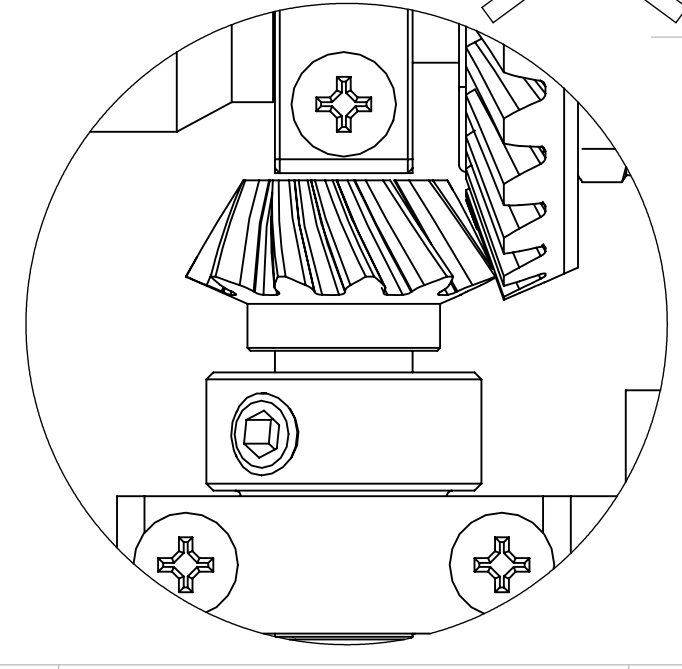

A

B

B

C

C

D

D

ADJUST CORRECT GEAR MESHING BY USING BEARING SHIMS AND LAY SHAFT SET SCREW