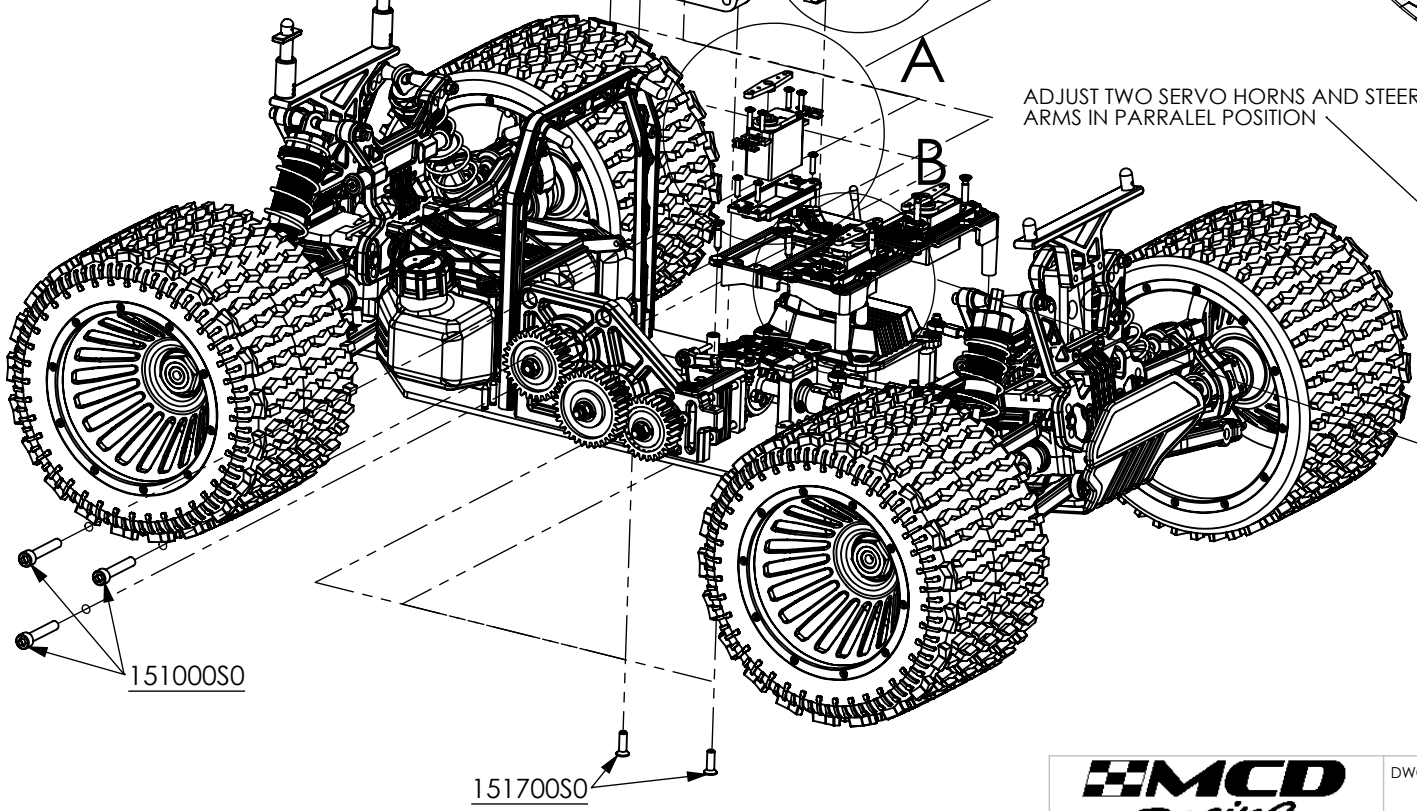

1 2 3 4 5 6

A

A

B

B

C

C

D

D

DETAIL: C

DETAIL: A

DETAIL: B

ADJUST TWO SERVO HORNS AND STEERING ARMS IN PARRALEL POSITION

DWG NO: 005100V4

ENGINE - SERVO ASS'Y

A4

1

2

MONSTER TRUCK V4 SPORT REV.4

sheet: 4 of 12