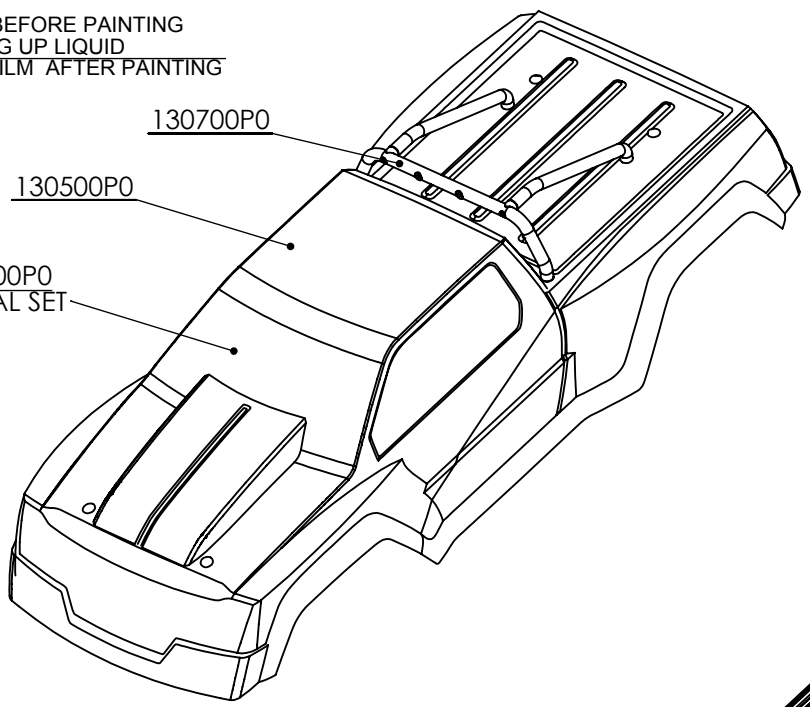

WASH BODY SHELL BEFORE PAINTING
WITH WASHING UP LIQUID
REMOVE PROTECTION FILM AFTER PAINTING

130700P0
130500P0
130600P0
DECAL SET