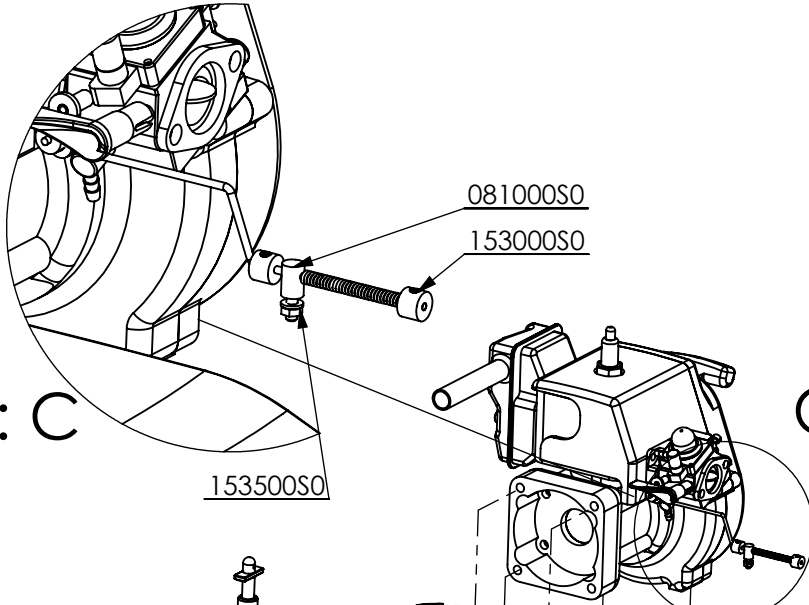

ADJUST TWO SERVO HORNS AND STEERING ARMS IN PARRALEL POSITION

DWG NO: 005100V4

ENGINE - SERVO ASS'Y

A4

1

2

MONSTER TRUCK V4 SPORT REV.4

sheet: 4 of 12