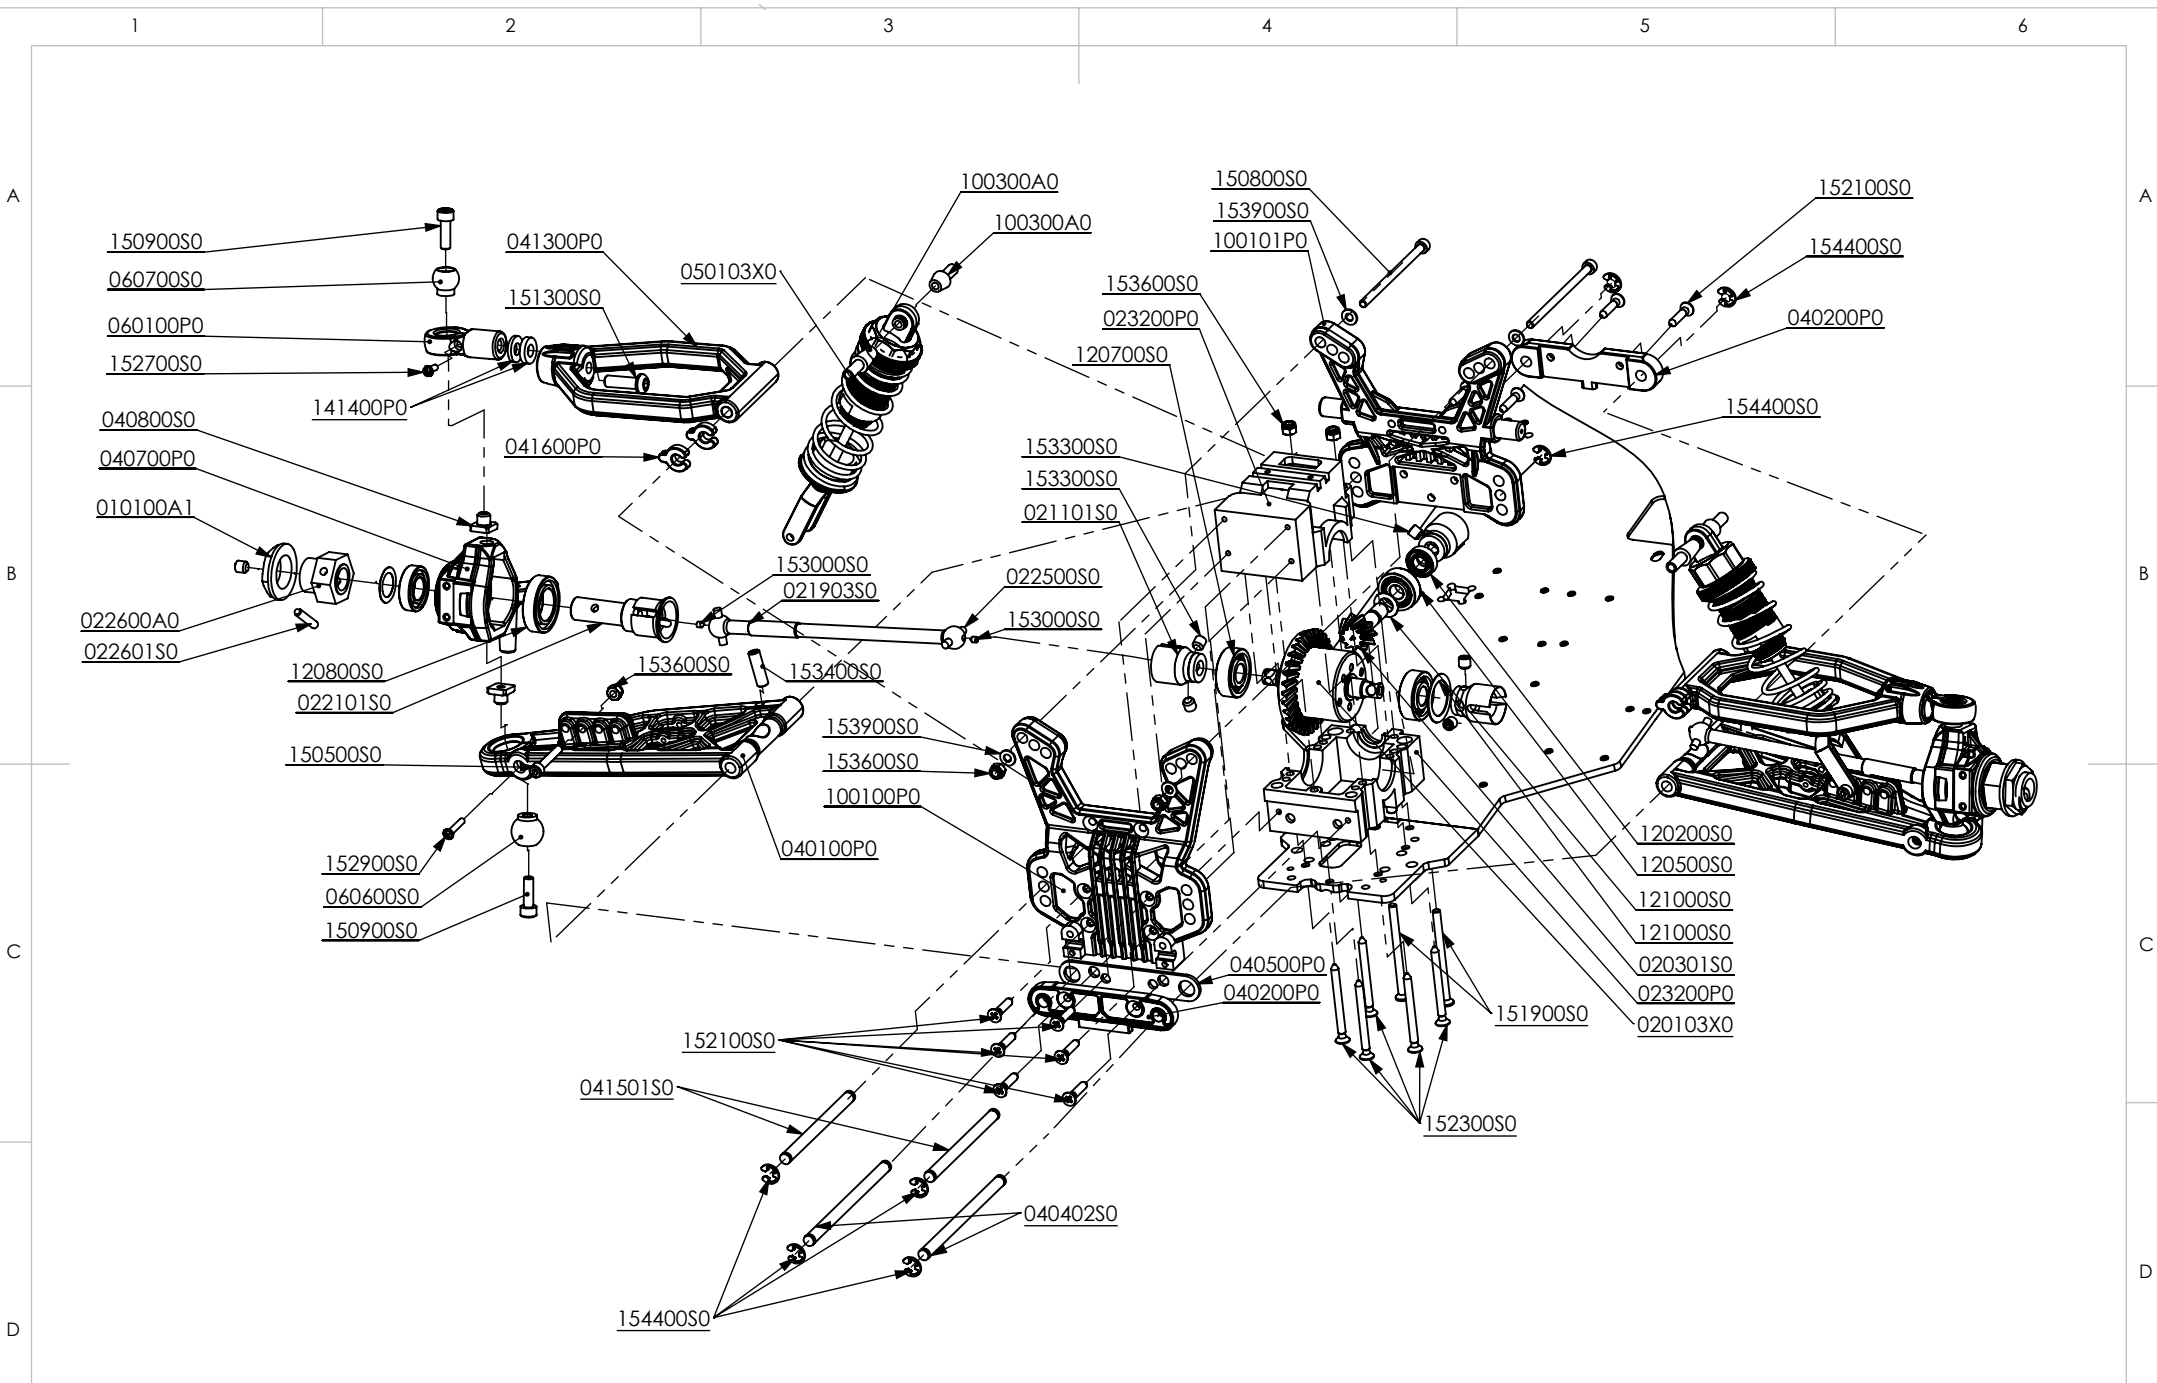

DWG NO: 001100V4

FRONT - EXPLODED

A4