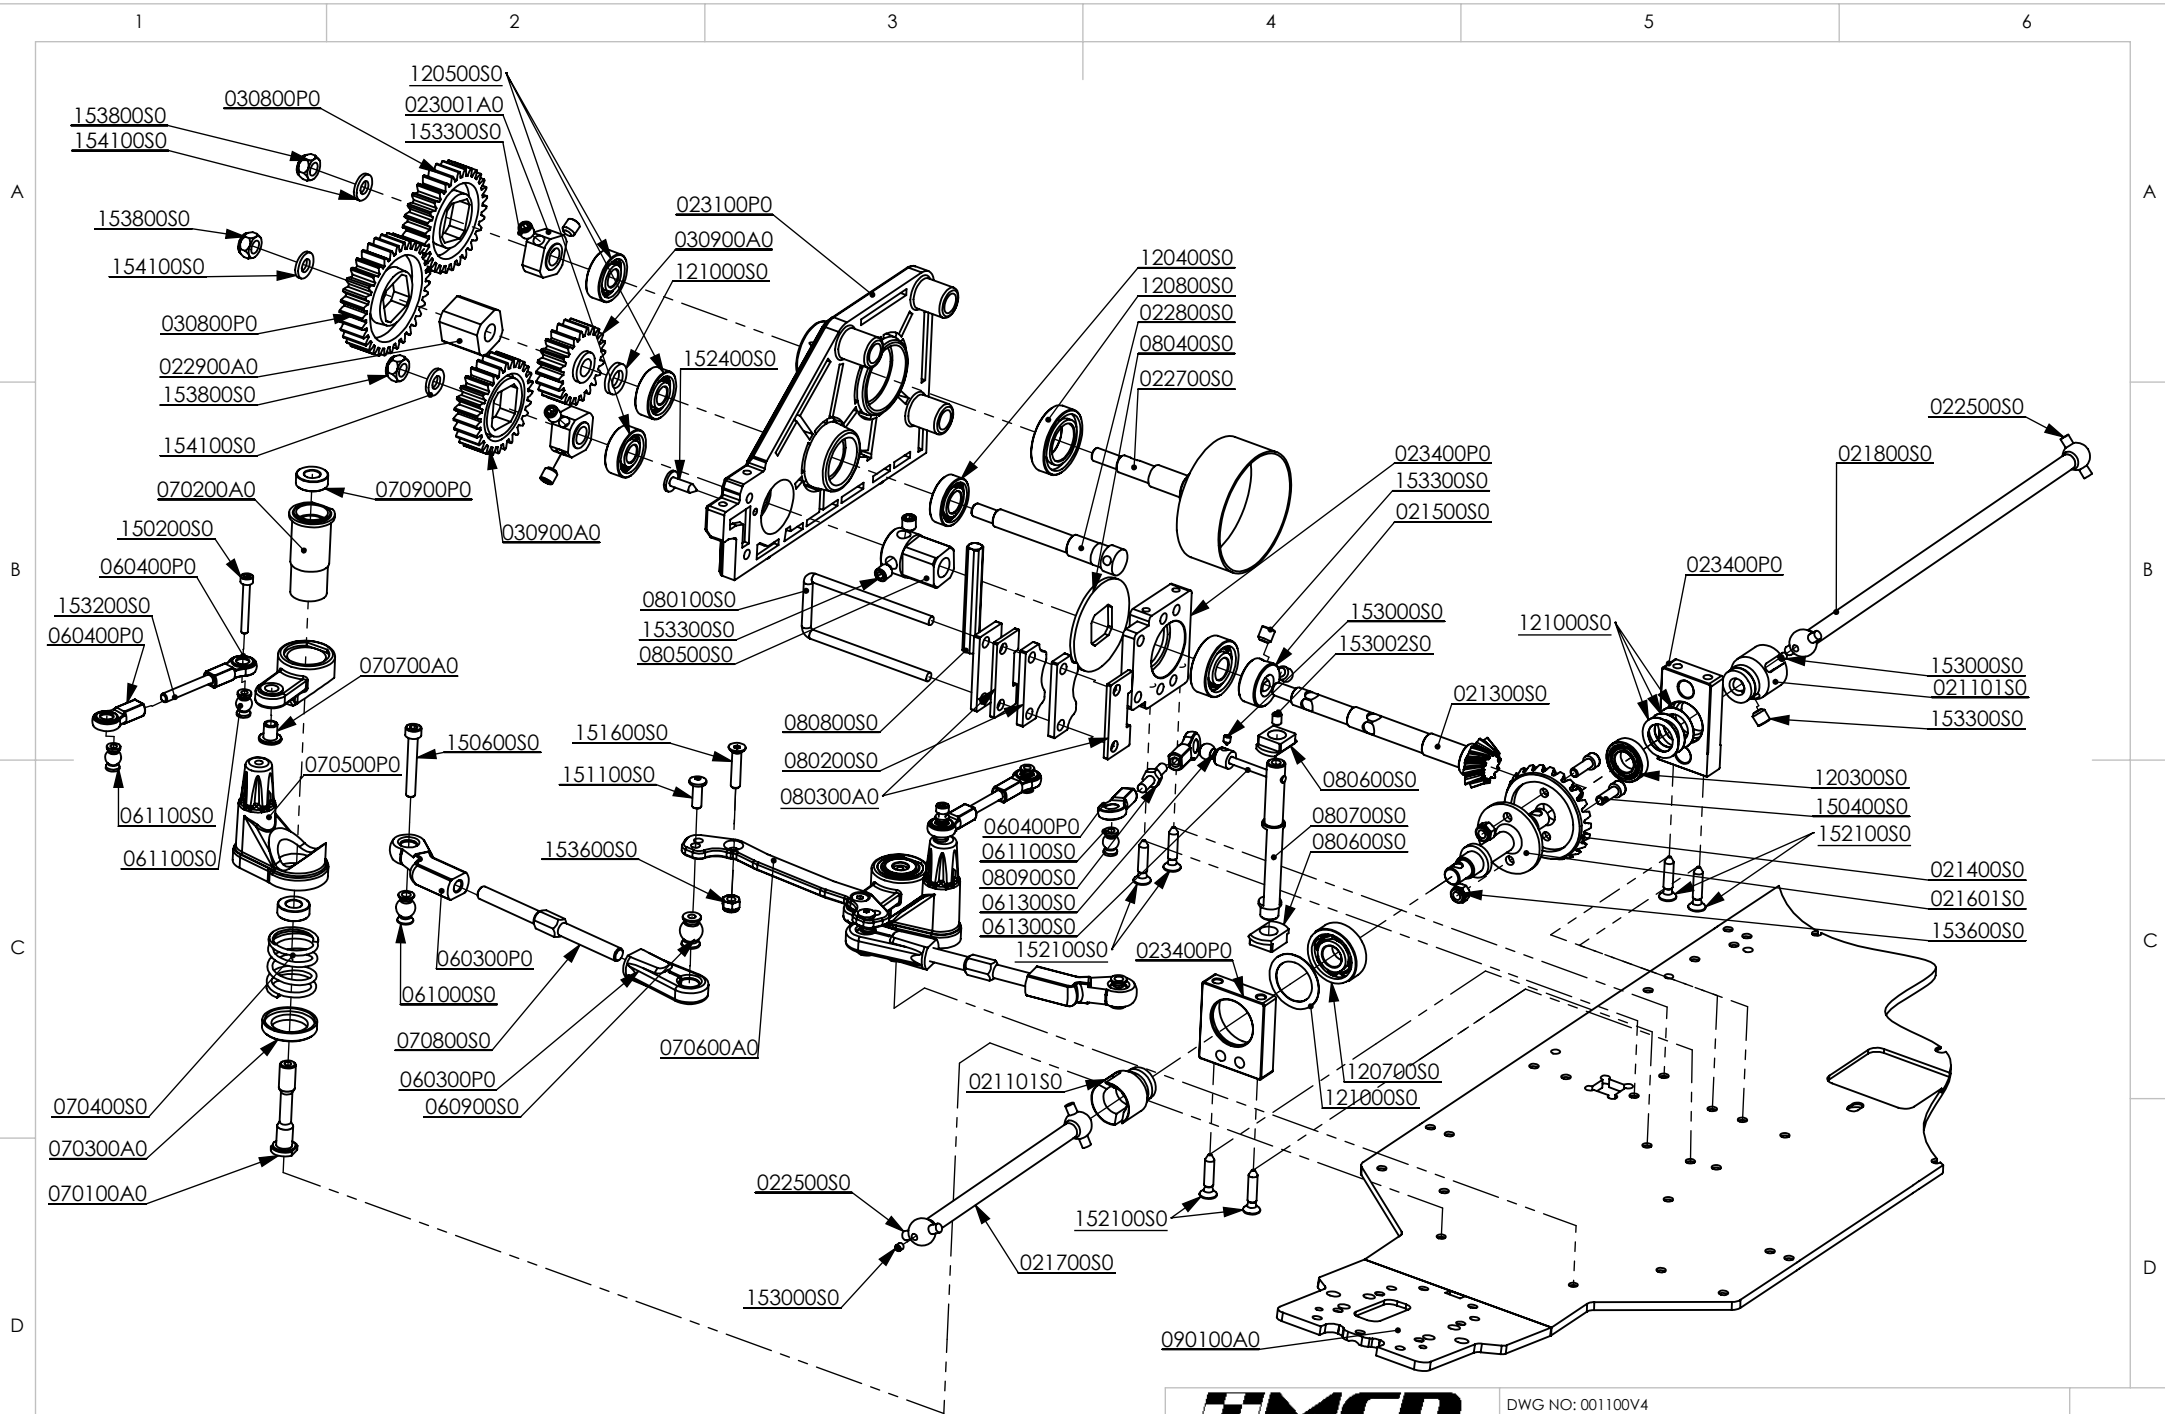

C

D

ADJUST TWO SERVO HORNS AND STEERING ARMS IN PARRALEL POSITION

DWG NO: 001100V4

ENGINE - SERVO ASS'Y

A4

DWG NO: 001100V4

CENTER - EXPLODED

A

B

B

ADJUST GEARS GAP 0,1 - 0,2 mm

C

C

D

D