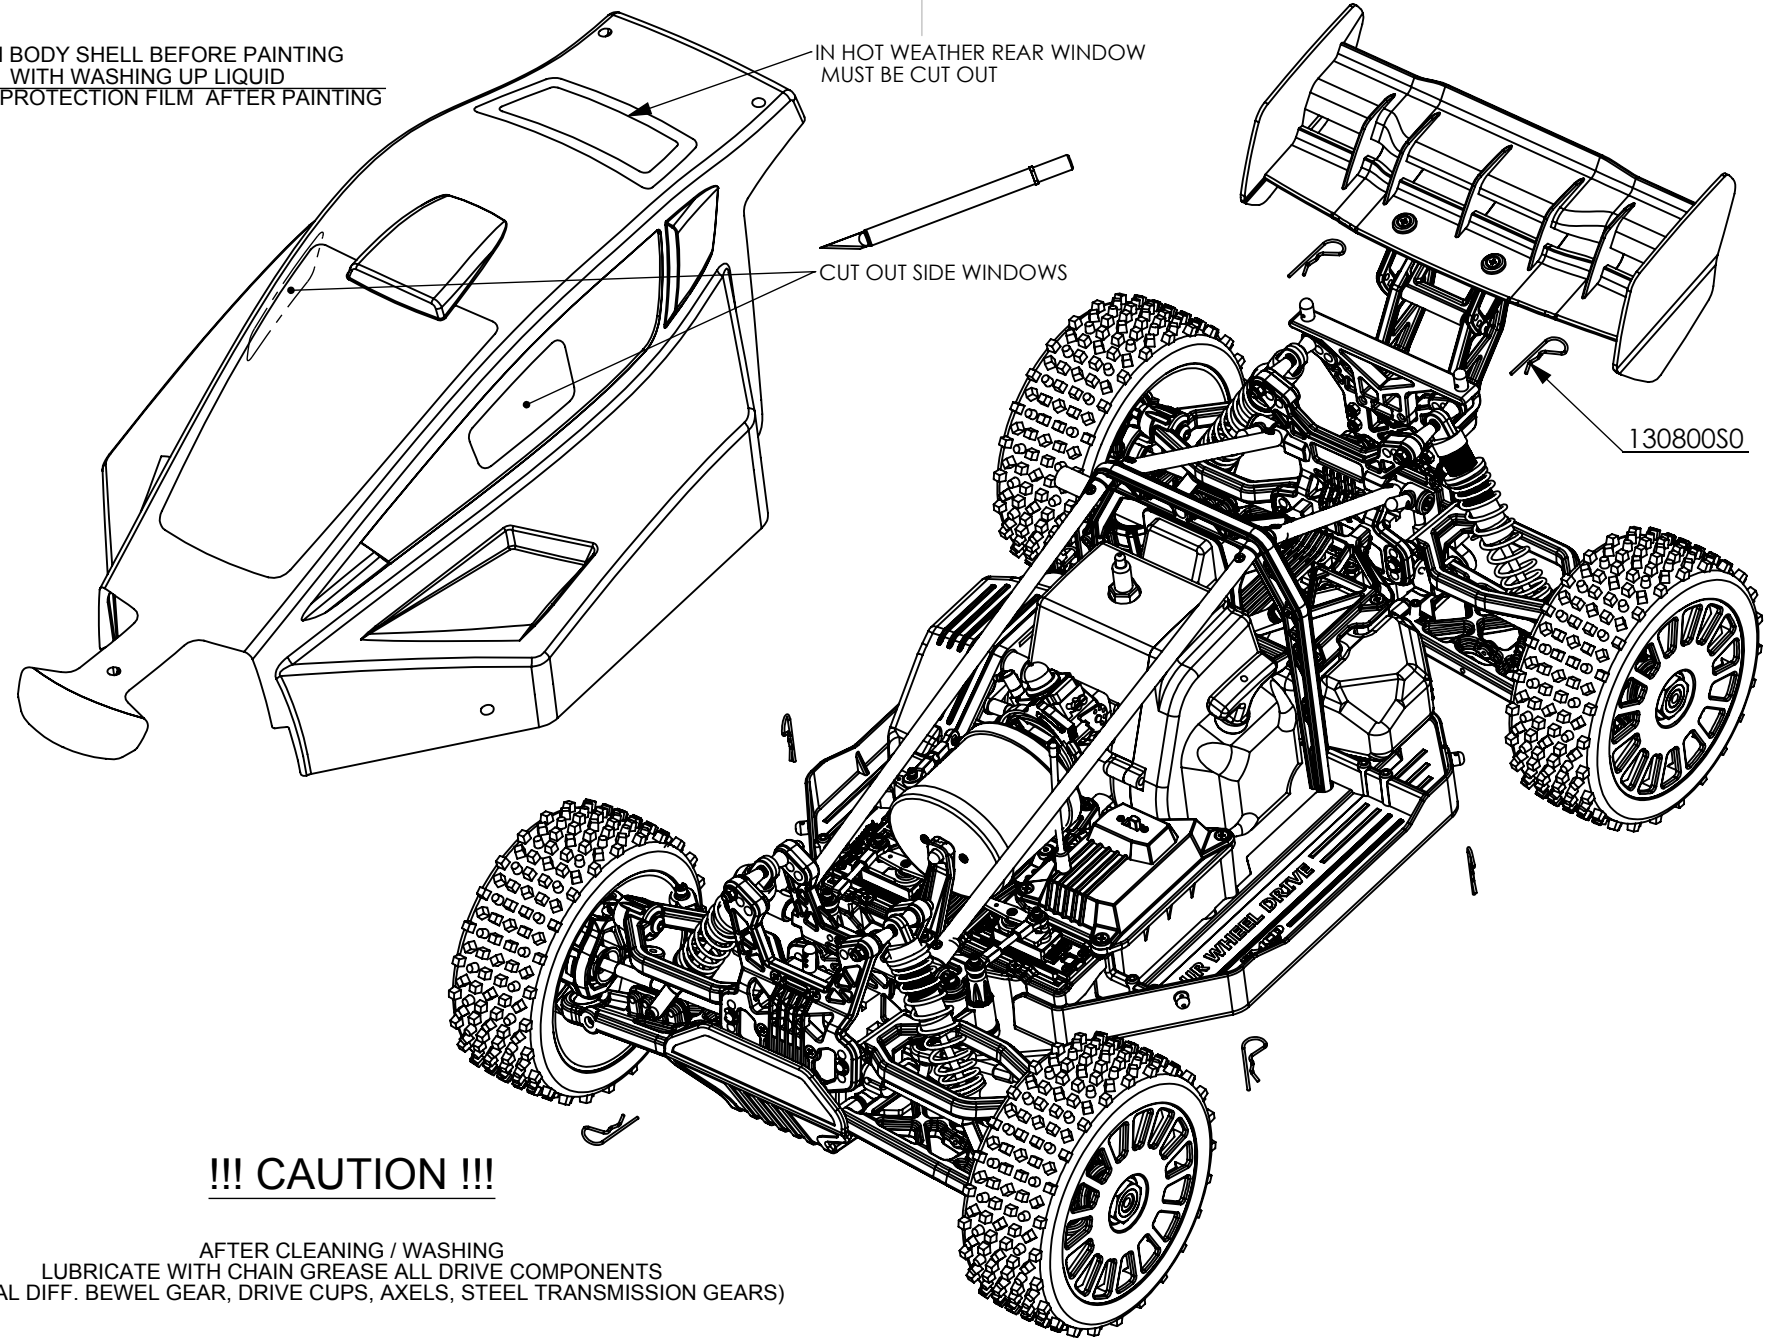

WASH BODY SHELL BEFORE PAINTING
WITH WASHING UP LIQUID
REMOVE PROTECTION FILM AFTER PAINTING

IN HOT WEATHER REAR WINDOW
MUST BE CUT OUT

CUT OUT SIDE WINDOWS

130800S0

!!! CAUTION !!!

AFTER CLEANING / WASHING
LUBRICATE WITH CHAIN GREASE ALL DRIVE COMPONENTS
(CENTRAL DIFF. BEWEL GEAR, DRIVE CUPS, AXELS, STEEL TRANSMISSION GEARS)

DWG NO: 001100V4

GENERAL VIEW

A4