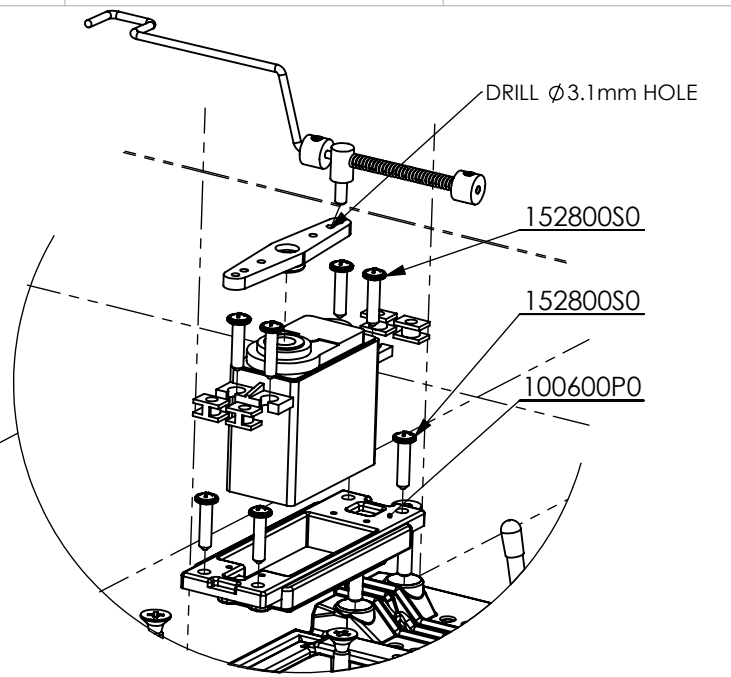

C

D

ADJUST TWO SERVO HORNS AND STEERING ARMS IN PARRALEL POSITION

DWG NO: 001100V4

ENGINE - SERVO ASS'Y

A4

DWG NO: 001100V4

CENTER - EXPLODED