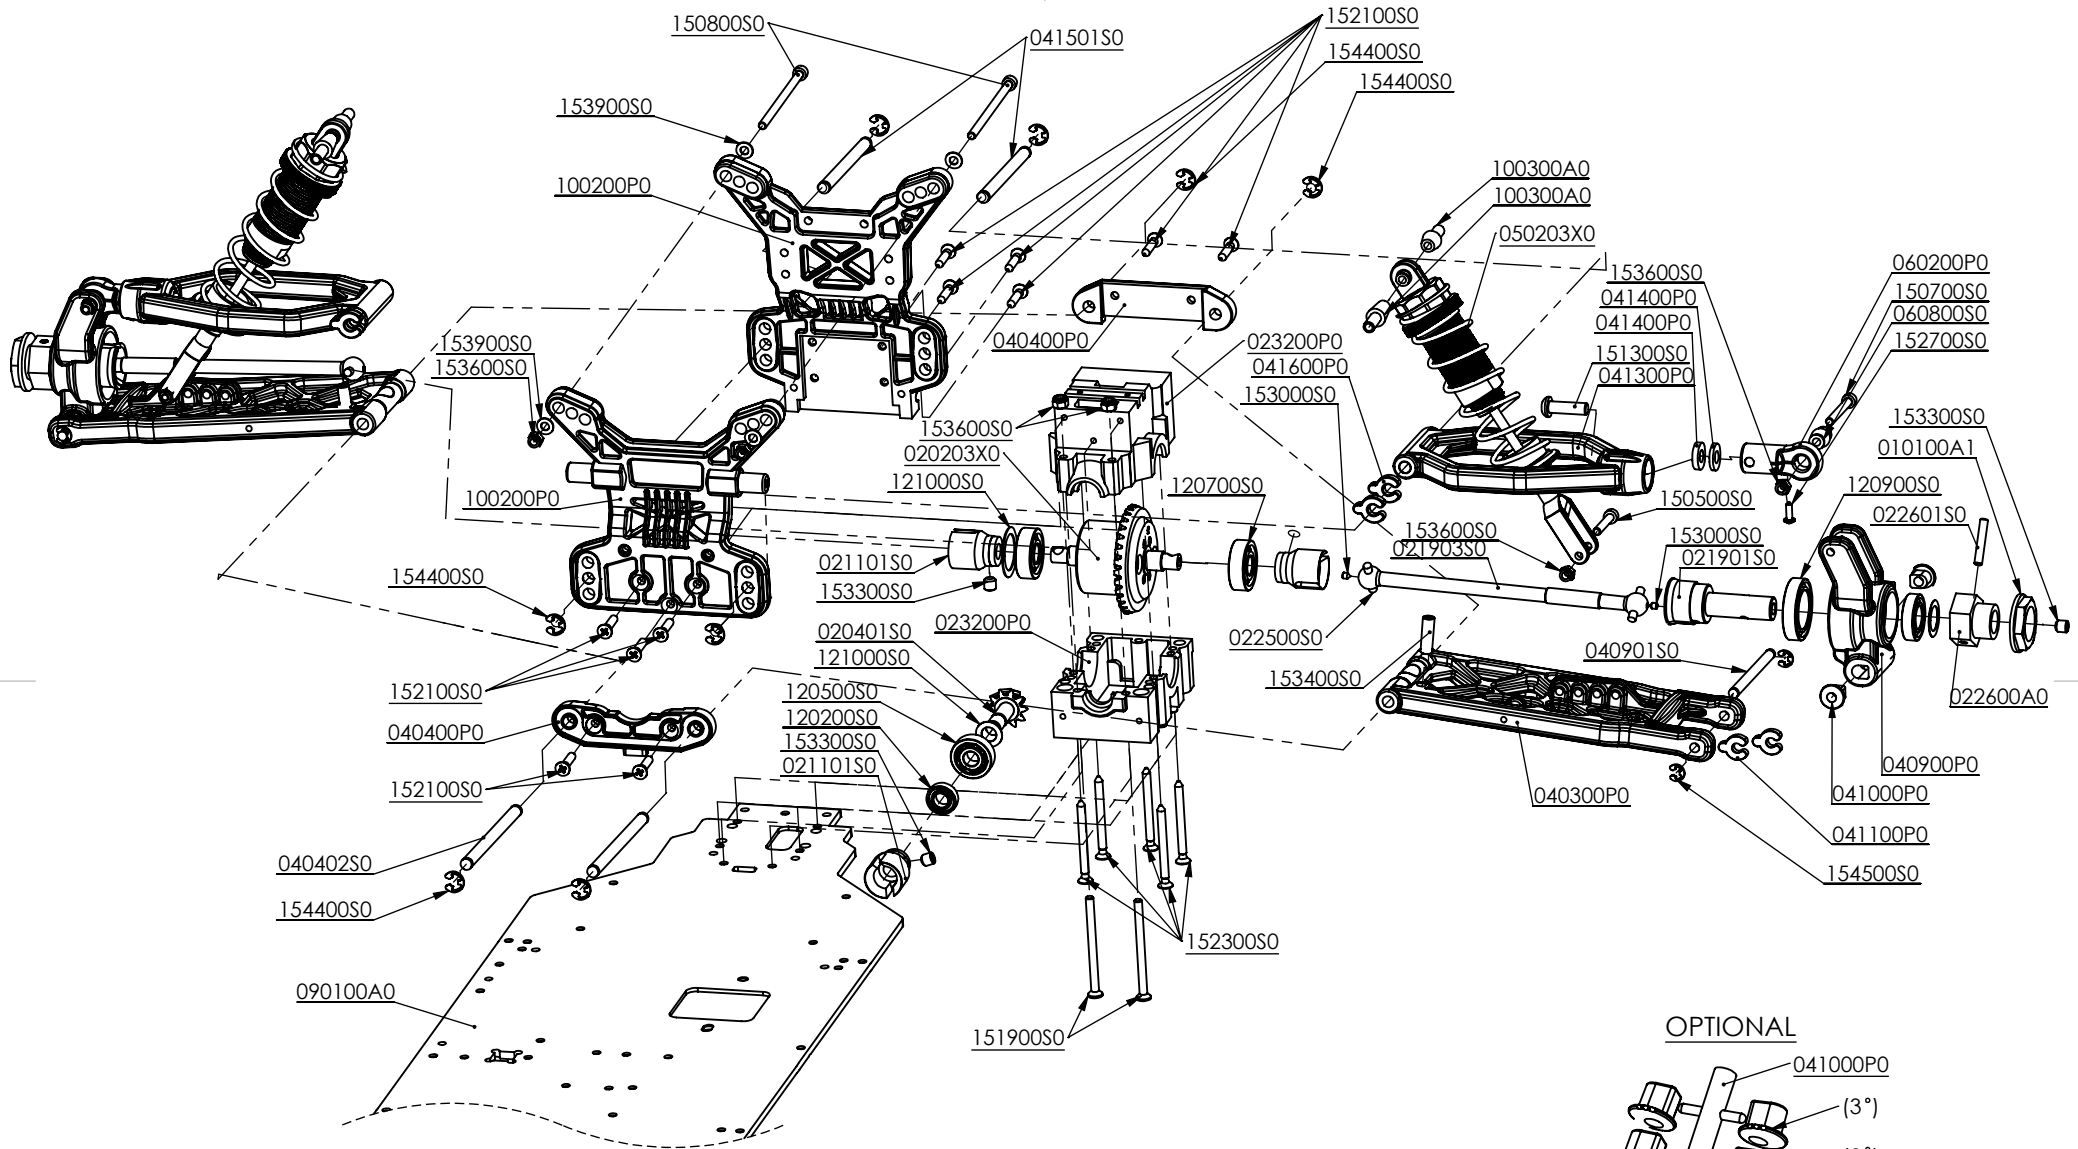

DWG NO: 001100V4

REAR - EXPLODED

A4