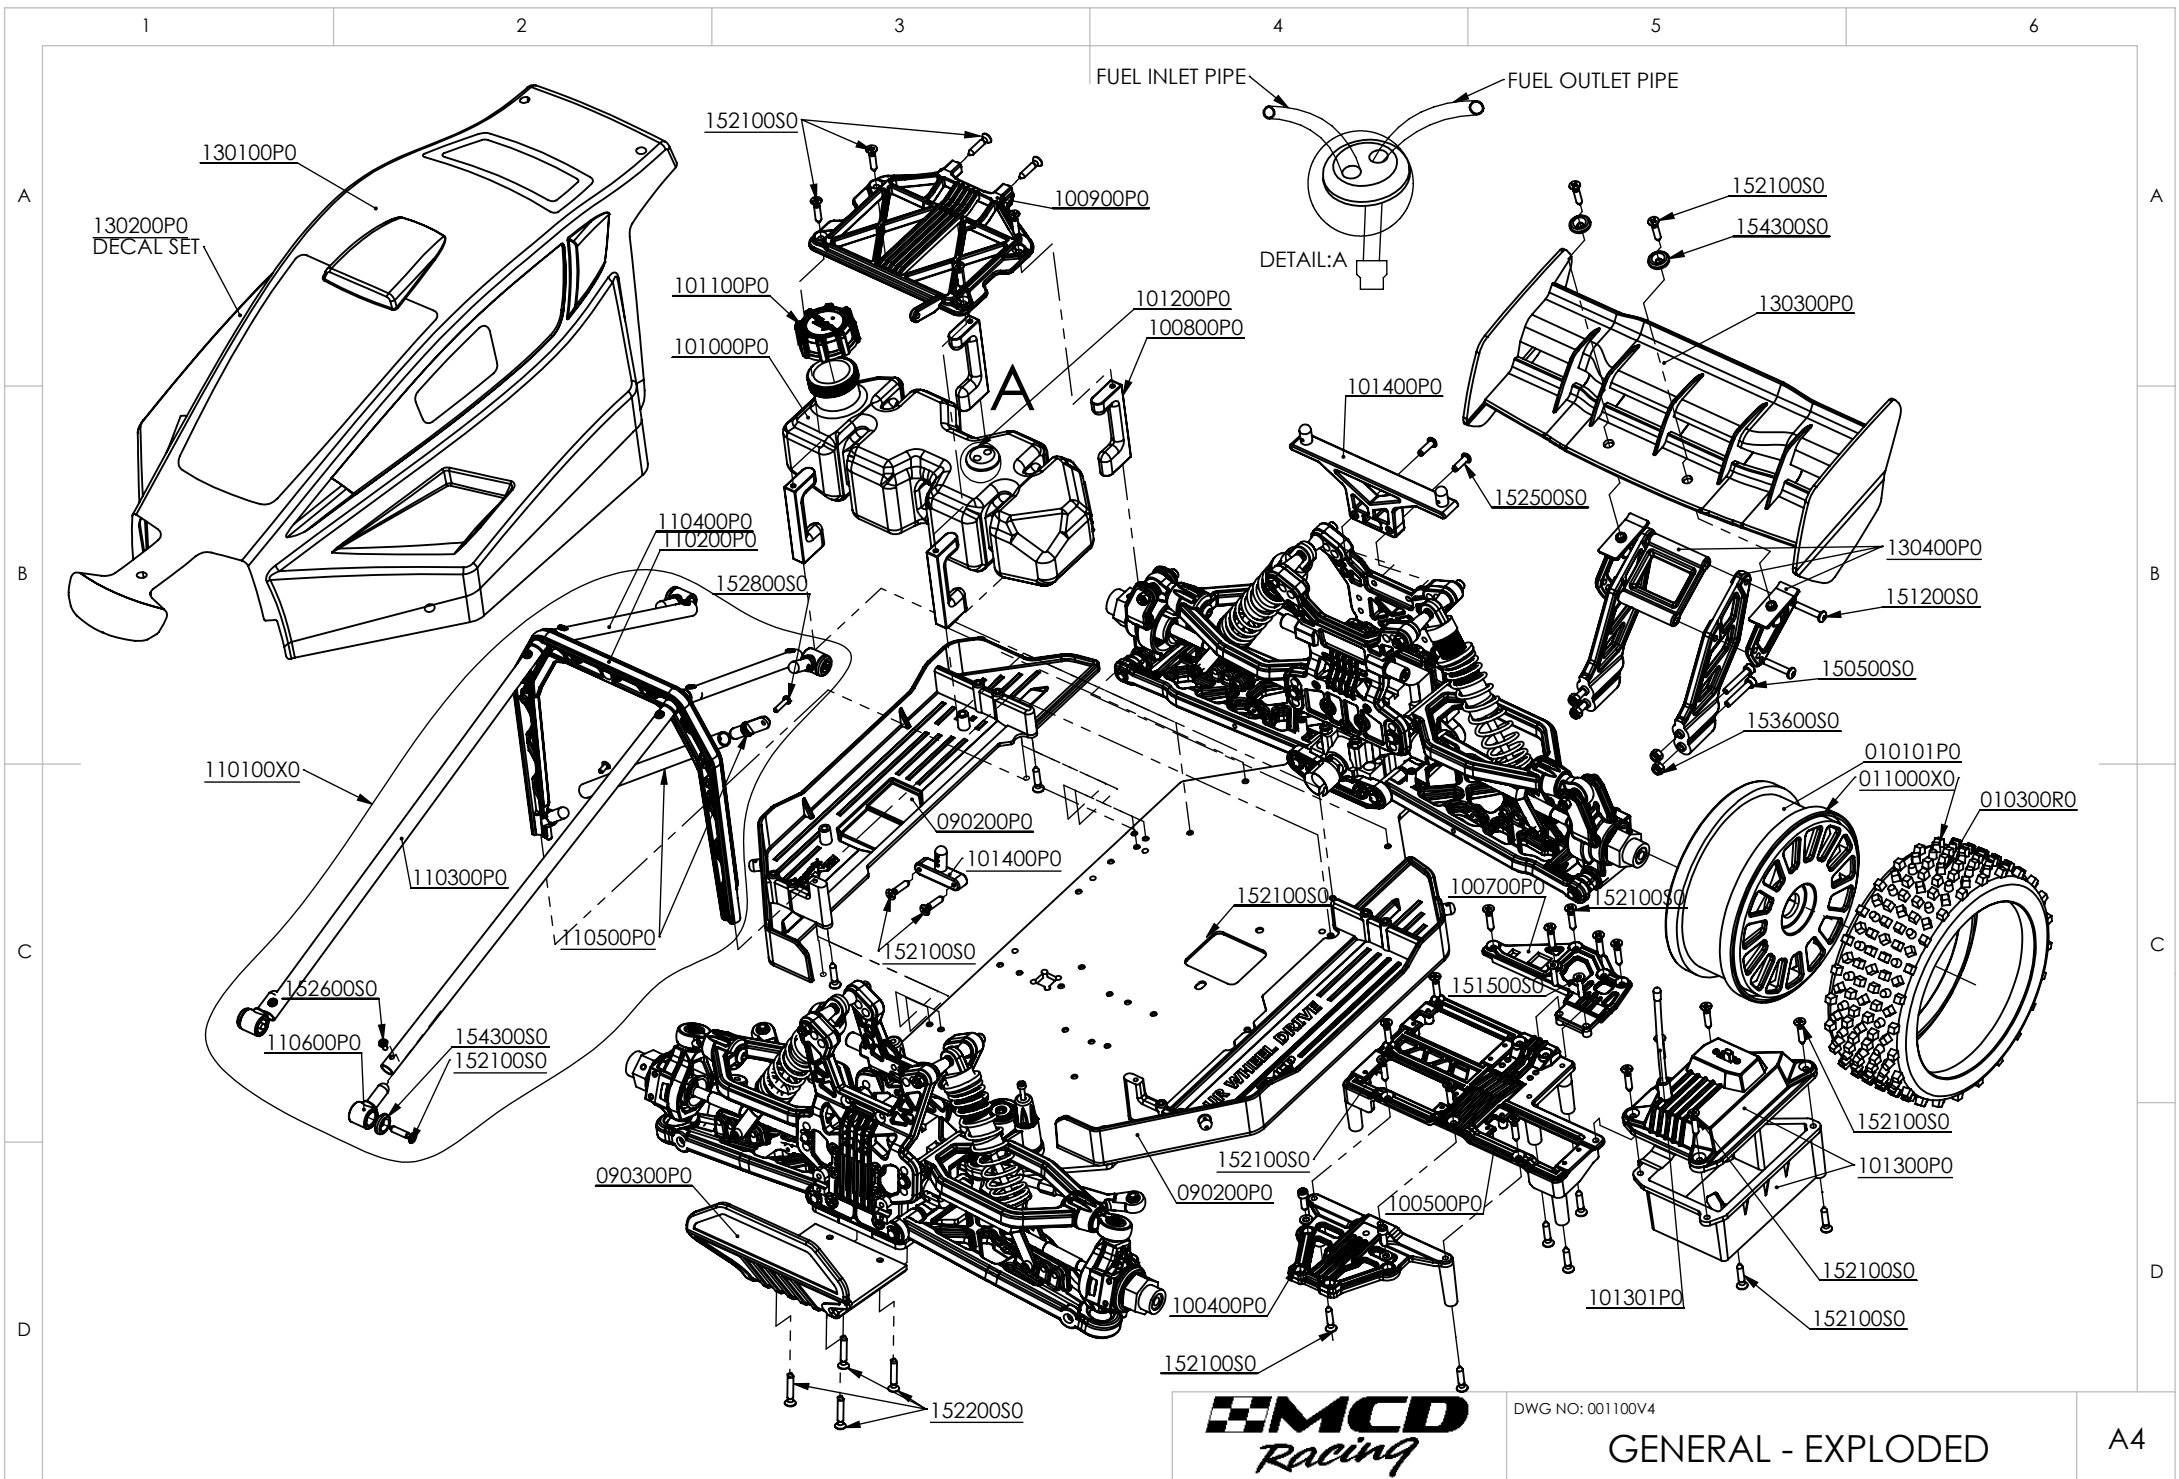

DWG NO: 001100V4

GENERAL - EXPLODED

A4