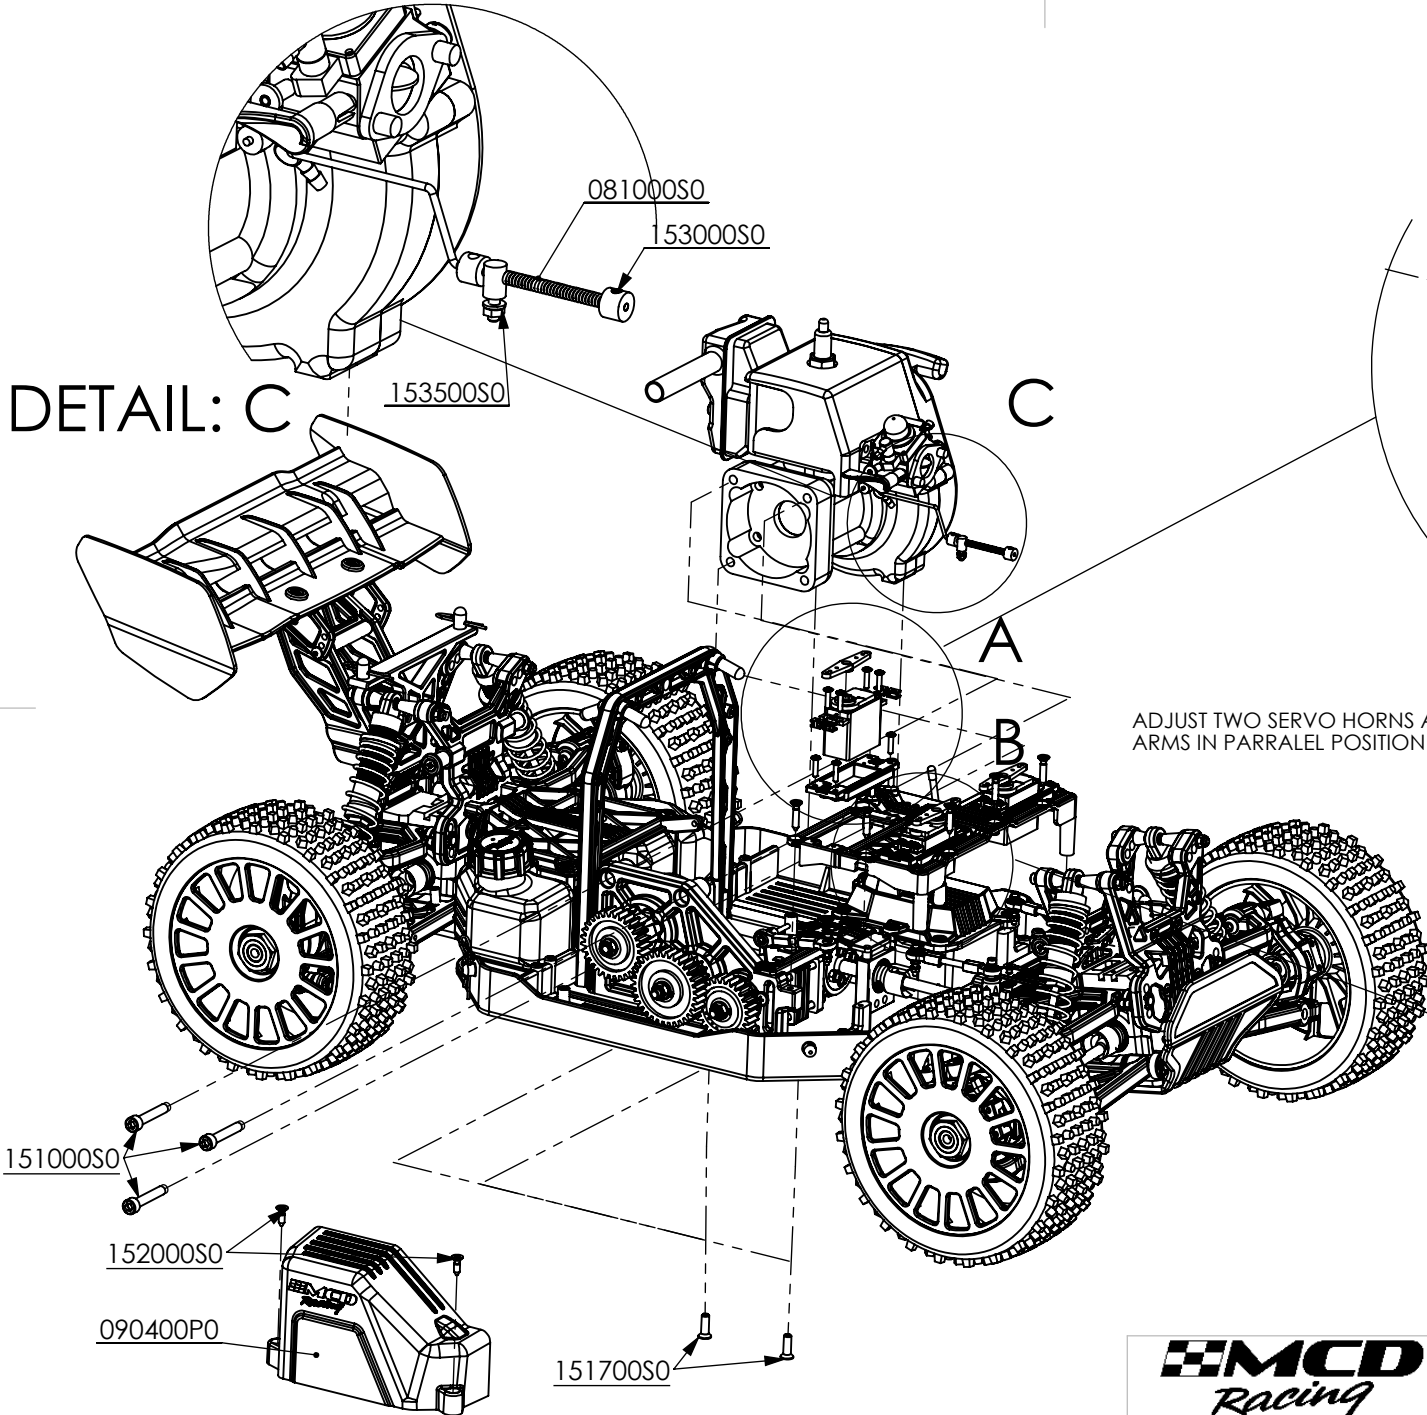

C

D

ADJUST TWO SERVO HORNS AND STEERING ARMS IN PARRALEL POSITION

DWG NO: 001100V4

ENGINE - SERVO ASS'Y

A4

DWG NO: 001100V4

CENTER - EXPLODED