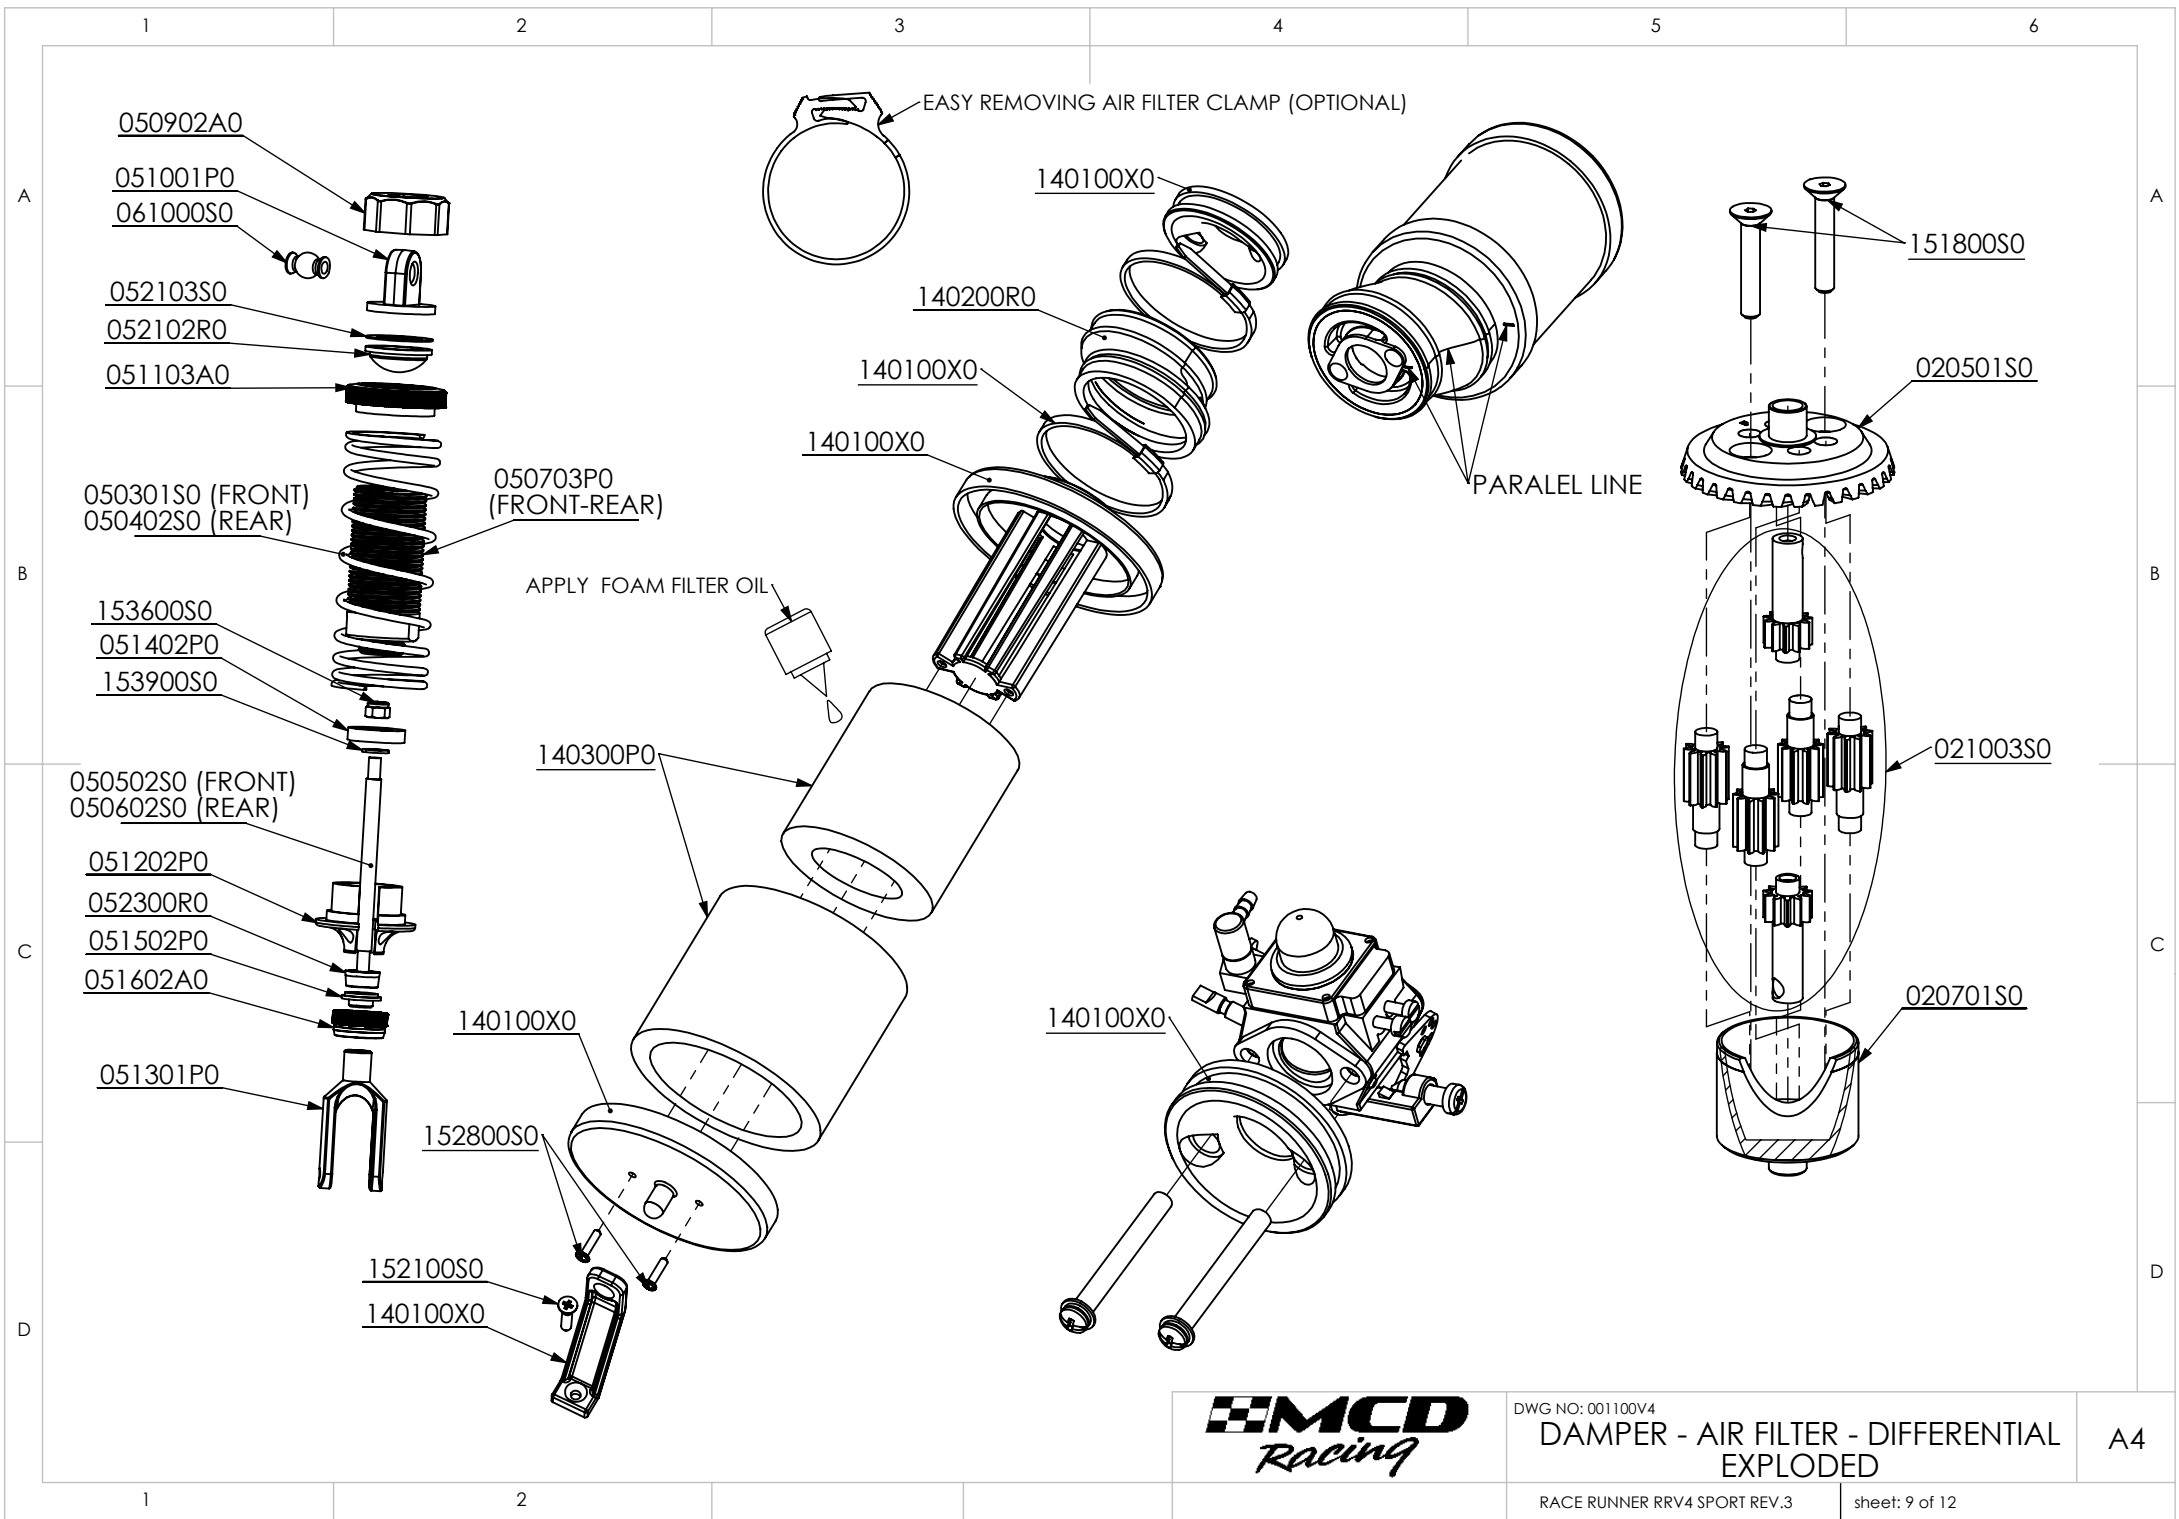

DWG NO: 001100V4
DAMPER - AIR FILTER - DIFFERENTIAL EXPLODED

A4