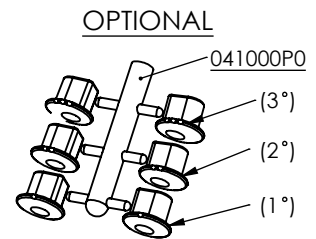

DWG NO: 001100V4

REAR - EXPLODED

A4