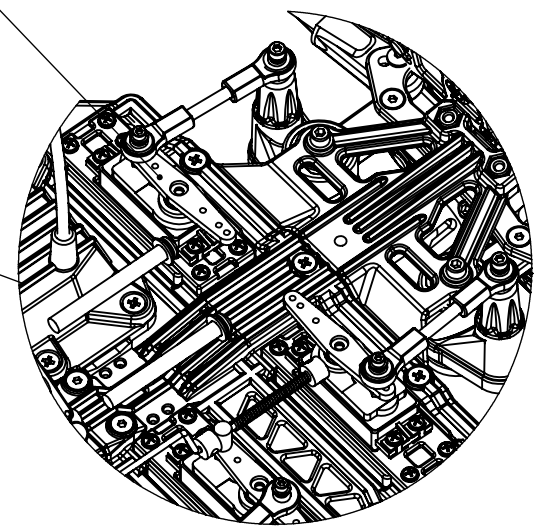

C

D

ADJUST TWO SERVO HORNS AND STEERING ARMS IN PARRALEL POSITION

DWG NO: 001100V4

ENGINE - SERVO ASS'Y

A4

DWG NO: 001100V4

CENTER - EXPLODED