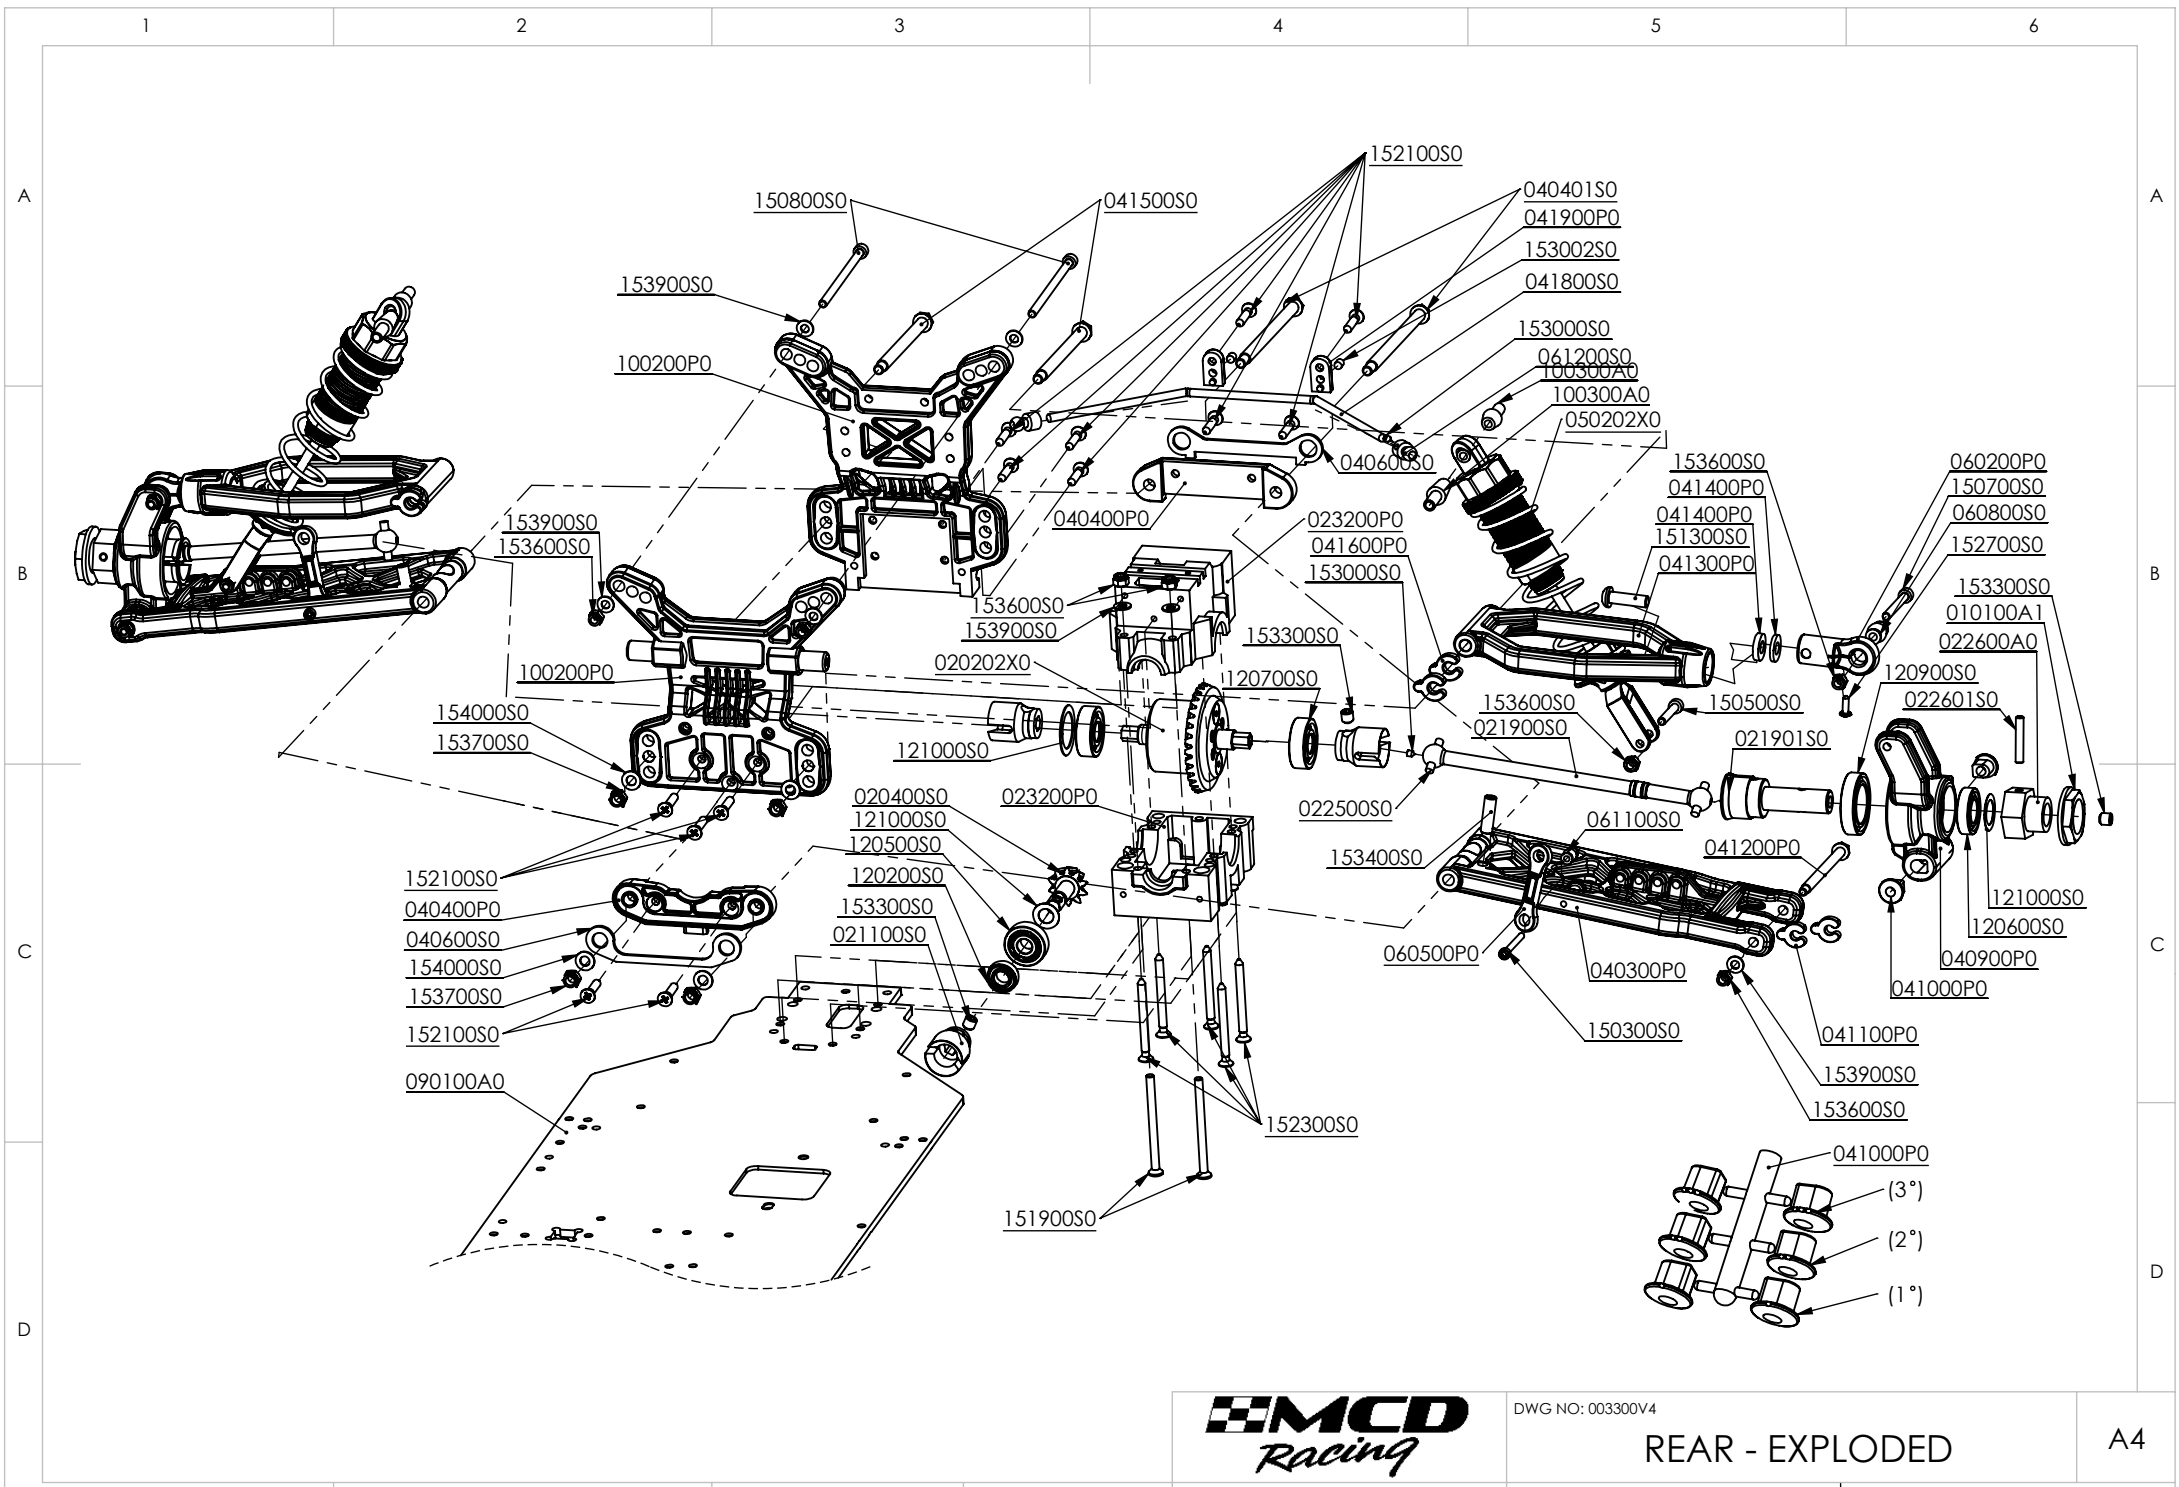

1 2 3 4 5 6

DWG NO: 003300V4

FRONT - EXPLODED

A4

CHEETAH V4 COMPETITION

sheet: 7 of 12

DWG NO: 003300V4

REAR - EXPLODED

B

A

B

ADJUST GEARS GAP 0,1 - 0,2 mm

C

D

C

D