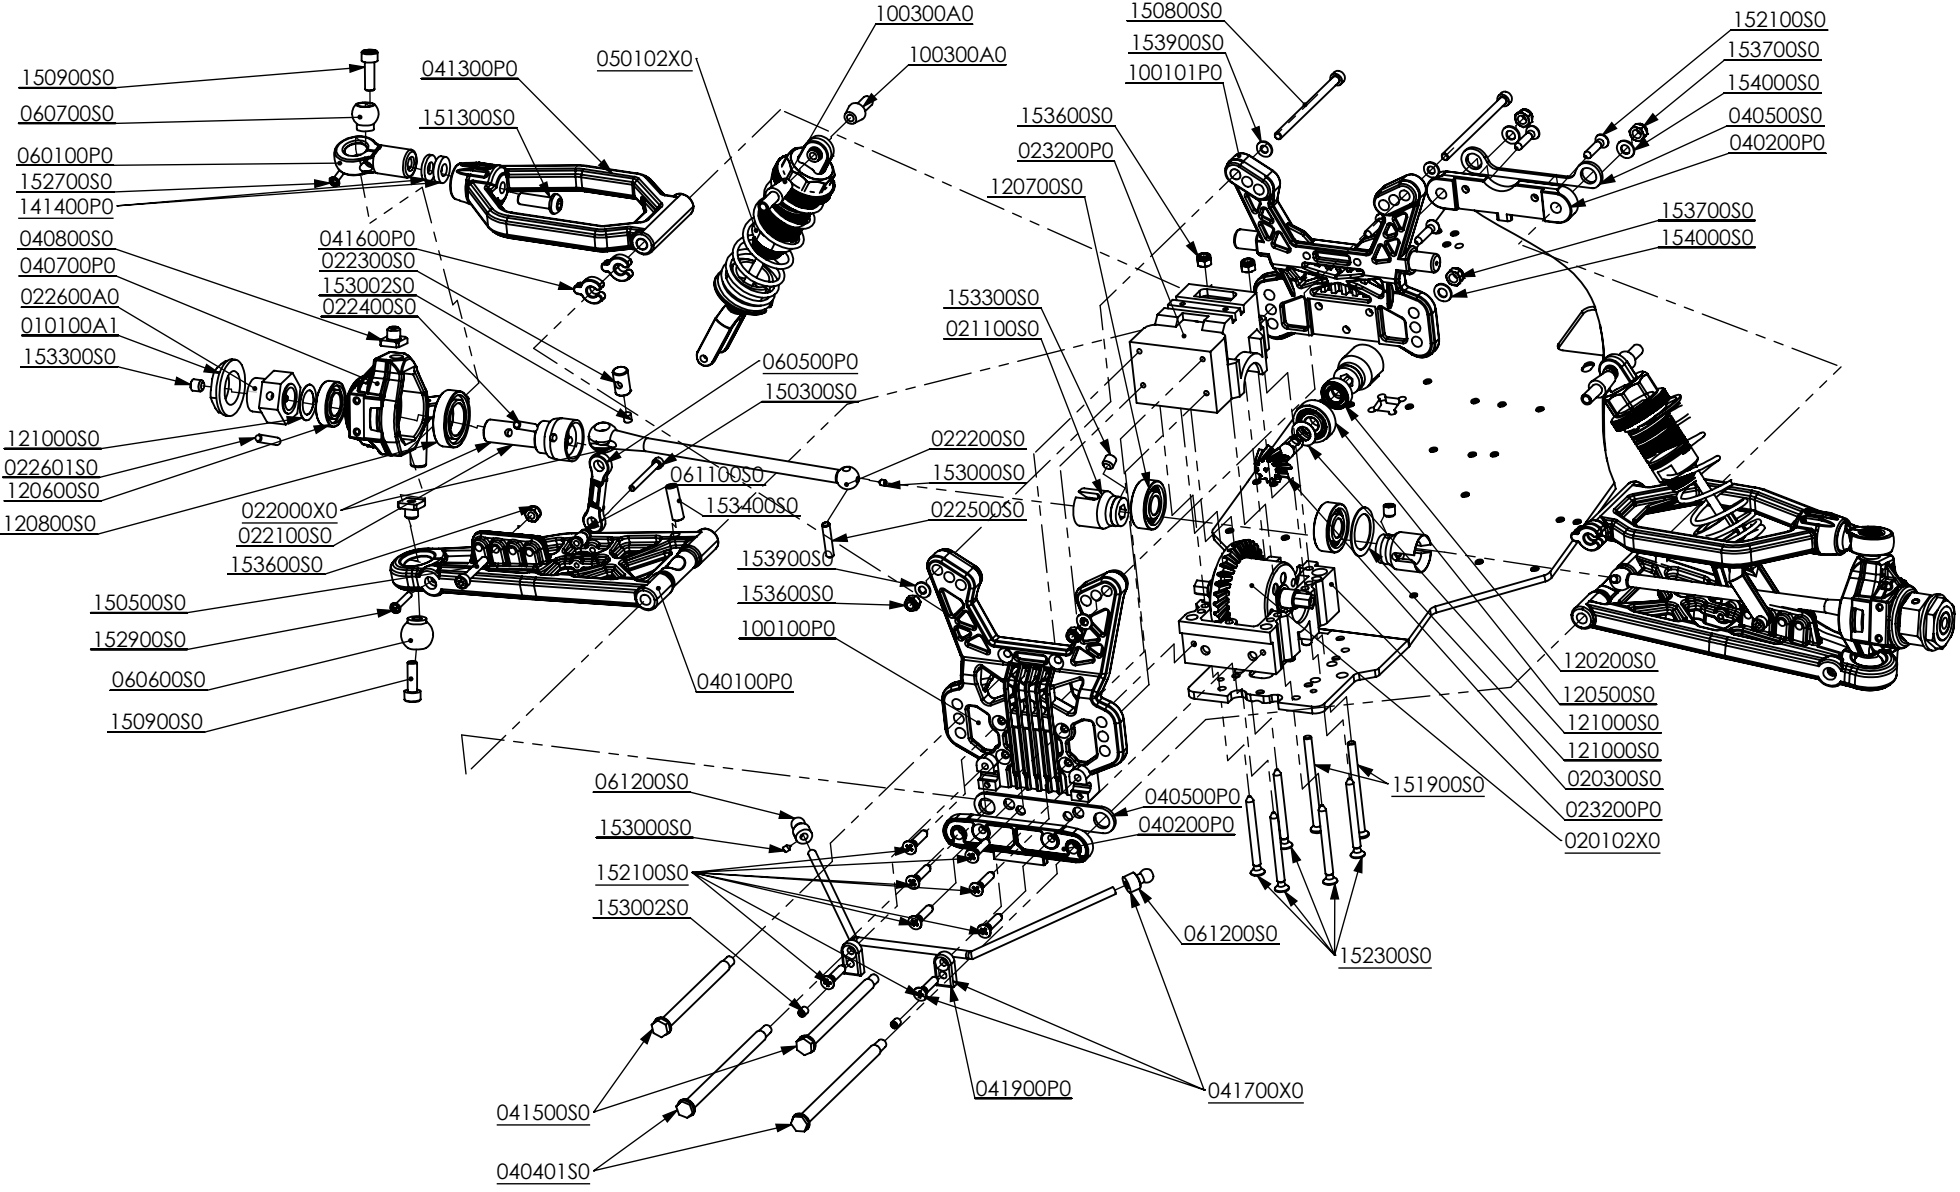

1 2 3 4 5 6

A

A

B

B

C

C

D

D

1 2 3 4 5 6

DWG NO: 003300V4

FRONT - EXPLODED

A4

CHEETAH V4 COMPETITION

sheet: 7 of 12