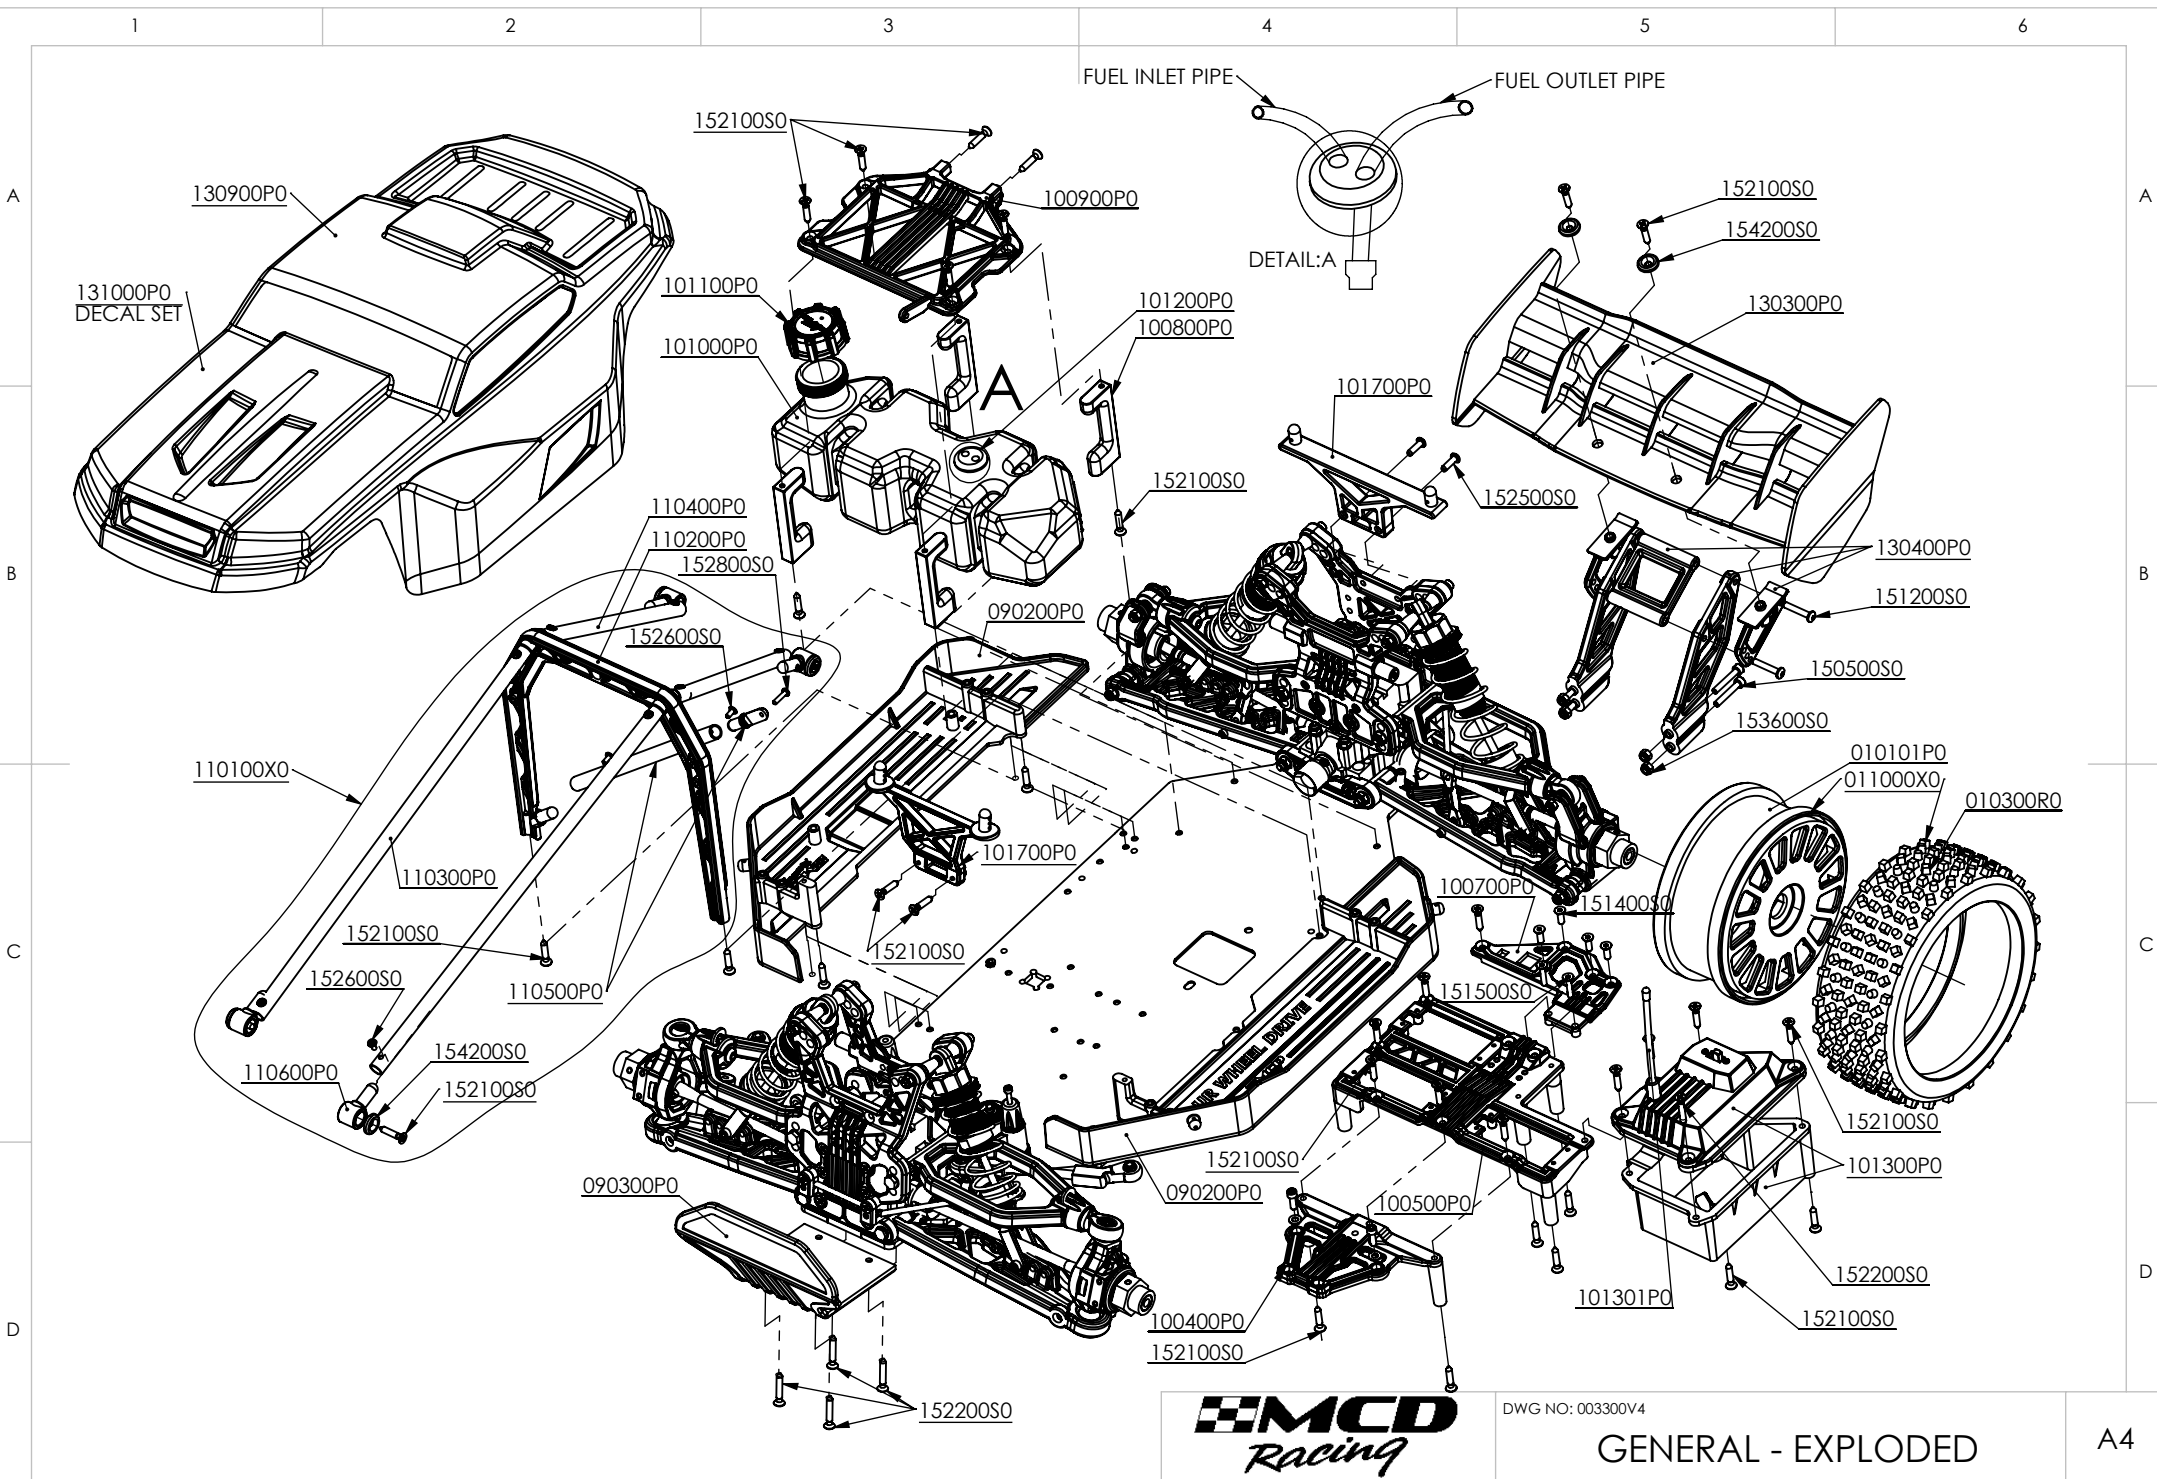

DWG NO: 003300V4

GENERAL - EXPLODED

A4