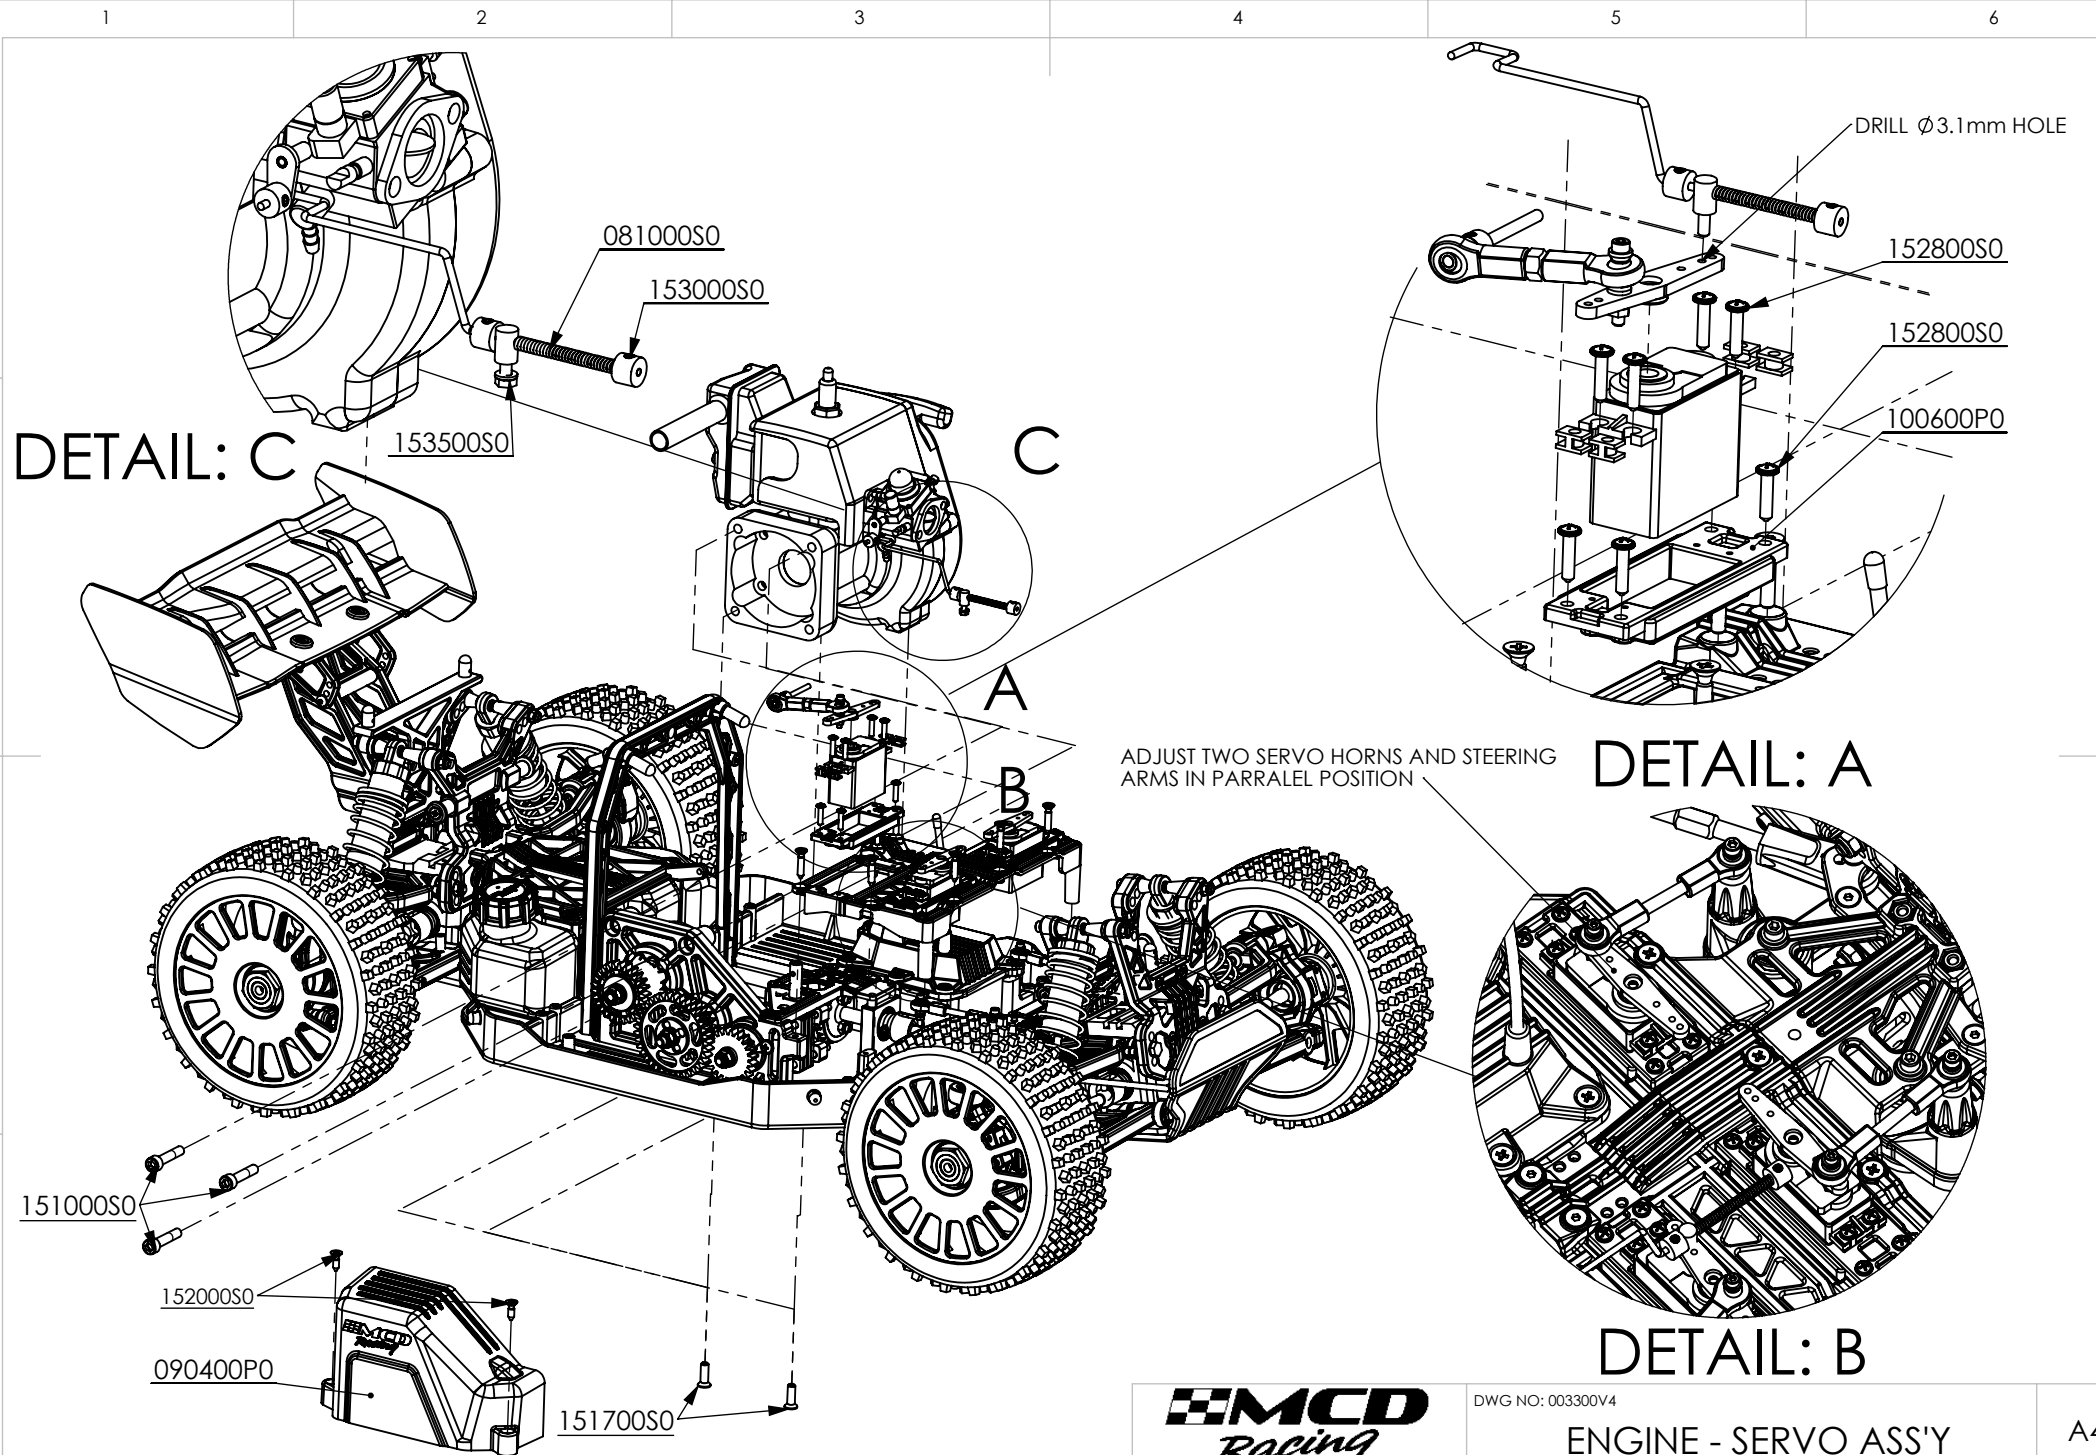

**MCD**  
*Racing*

DWG NO: 003300V4

GENERAL VIEW

A4

CHEETAH V4 COMPETITION

sheet: 3 of 12

DWG NO: 003300V4

ENGINE - SERVO ASS'Y