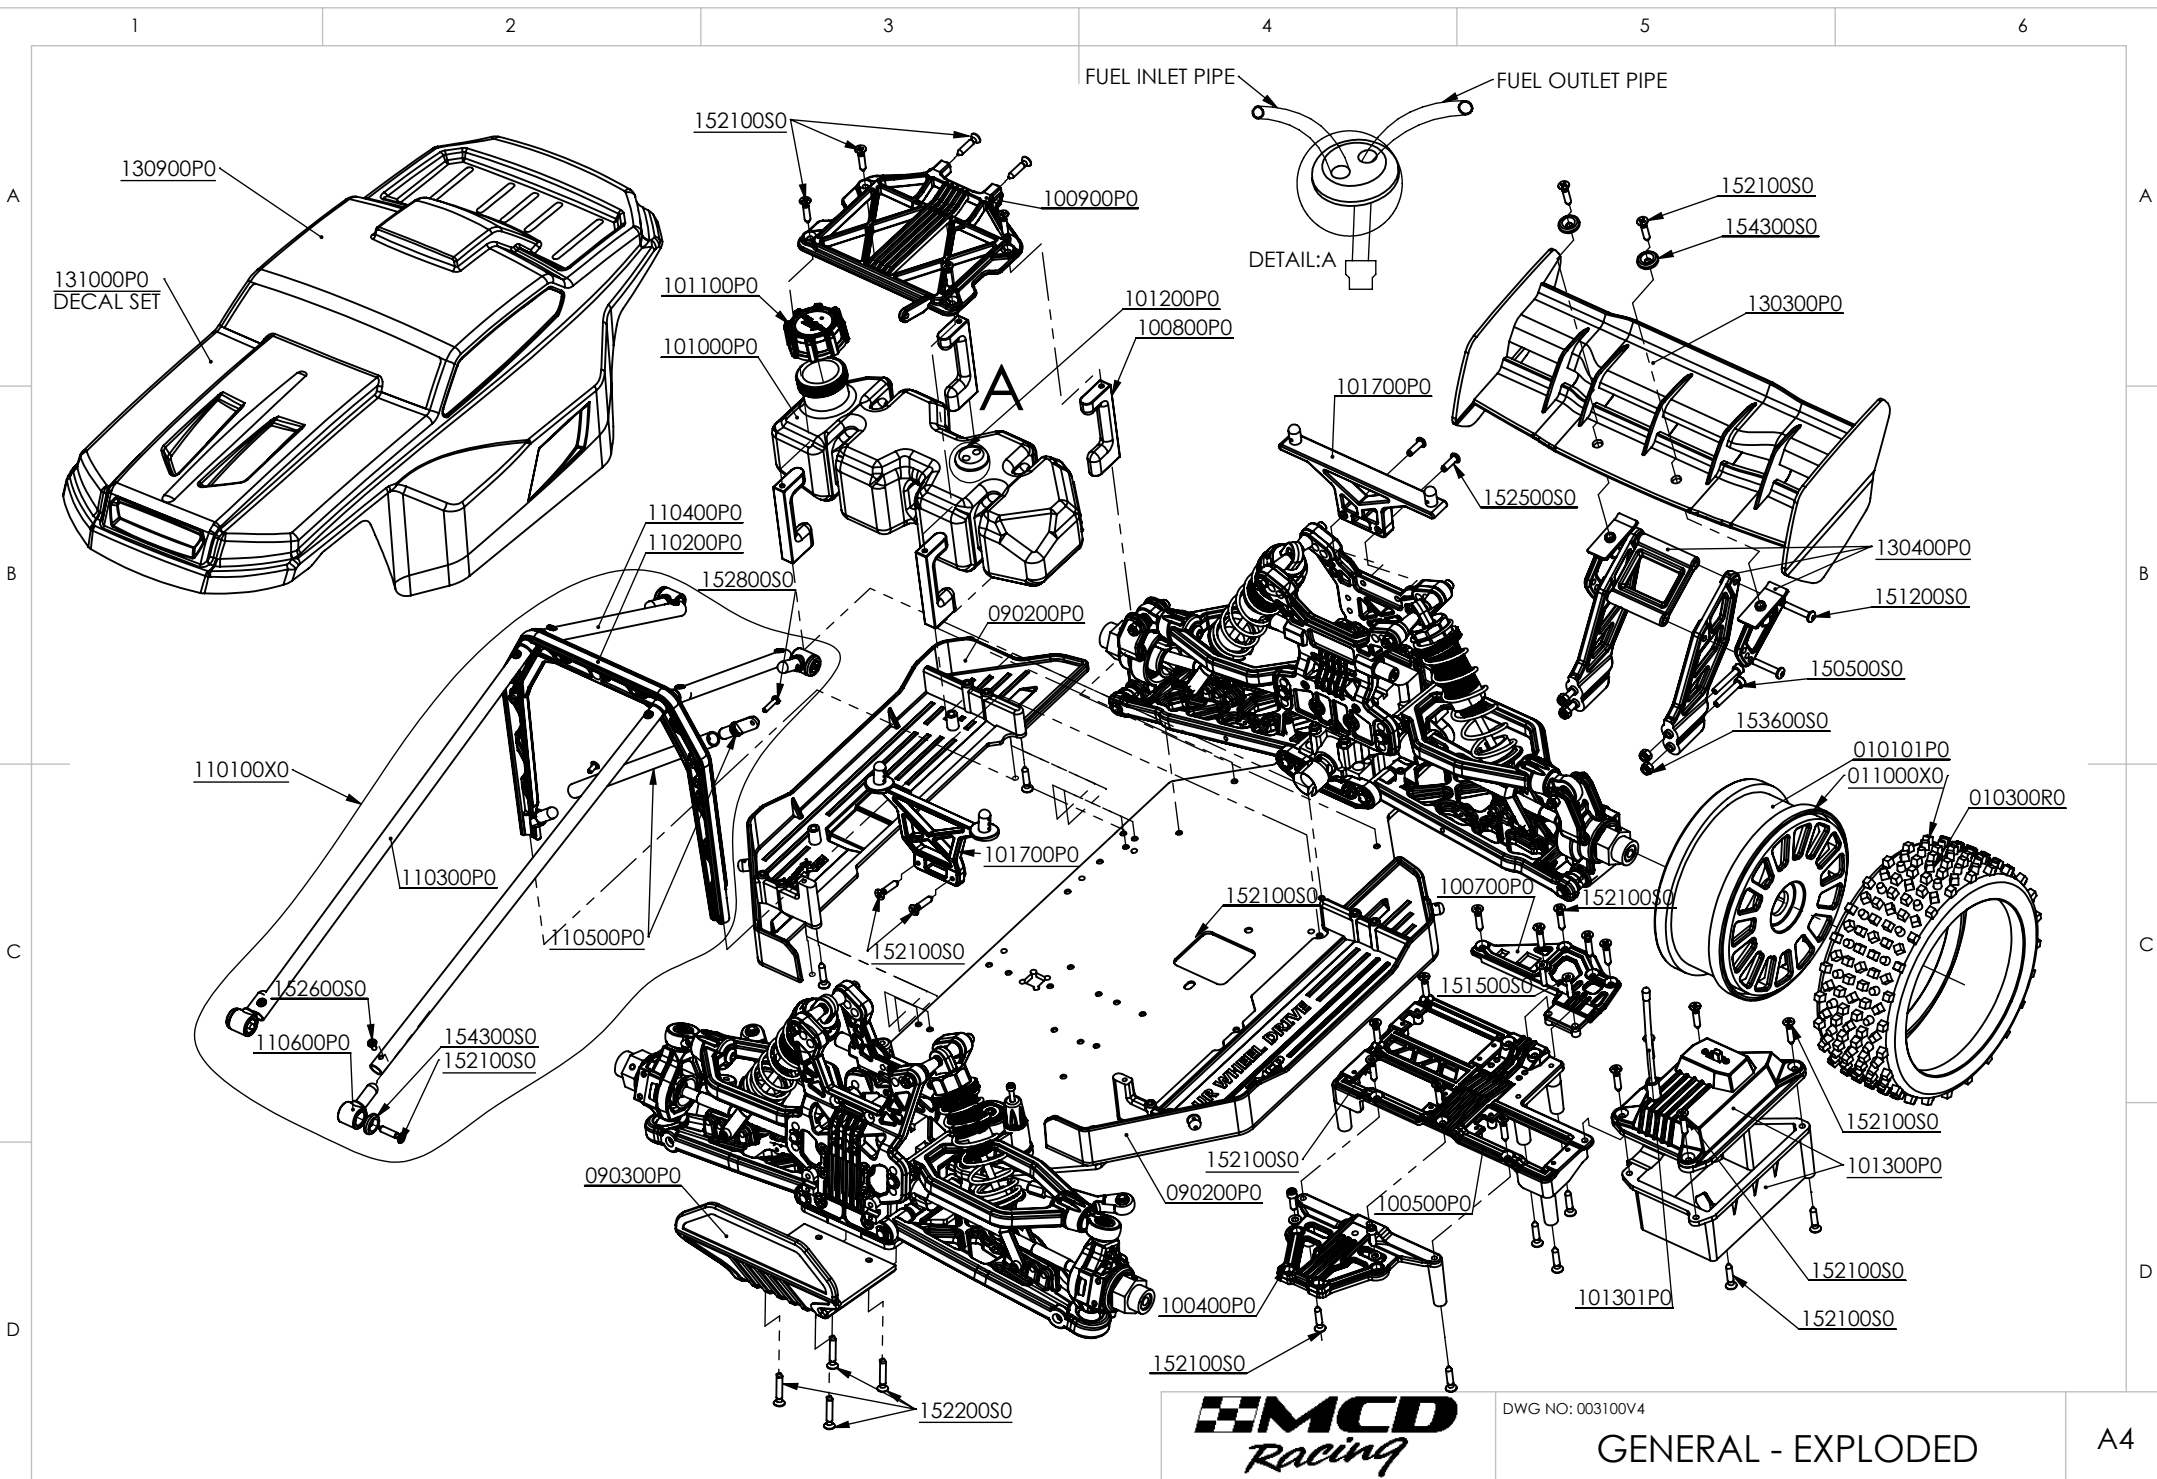

D

ADJUST TWO SERVO HORNS AND STEERING ARMS IN PARRALEL POSITION

DWG NO: 003100V4

ENGINE - SERVO ASS'Y

A4

DWG NO: 003100V4

CENTER - EXPLODED

A4