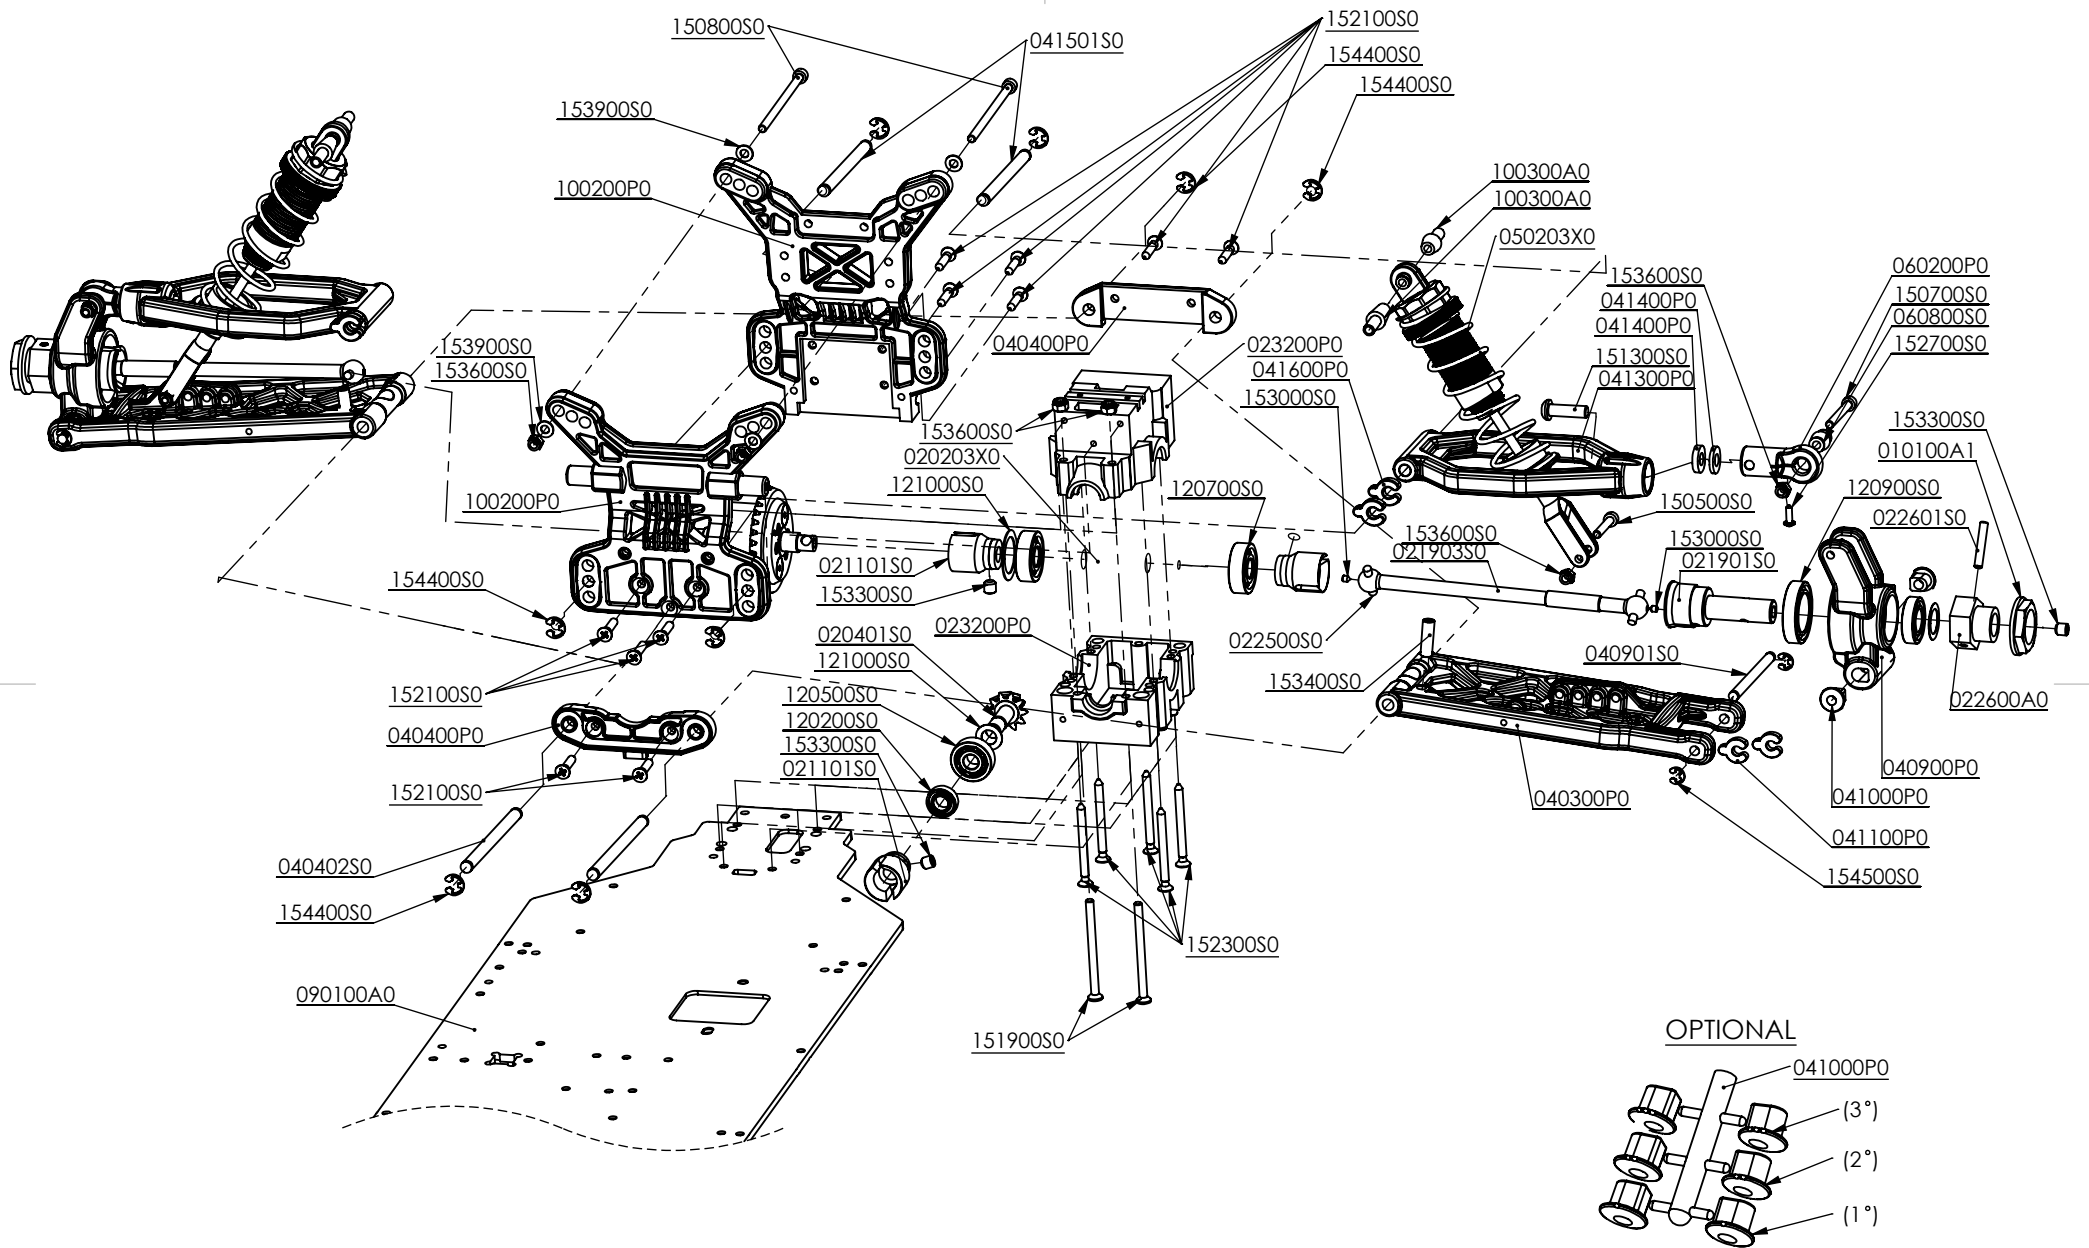

DWG NO: 003100V4

REAR - EXPLODED

A4

CHEETAH V4 SPORT

sheet: 8 of 12