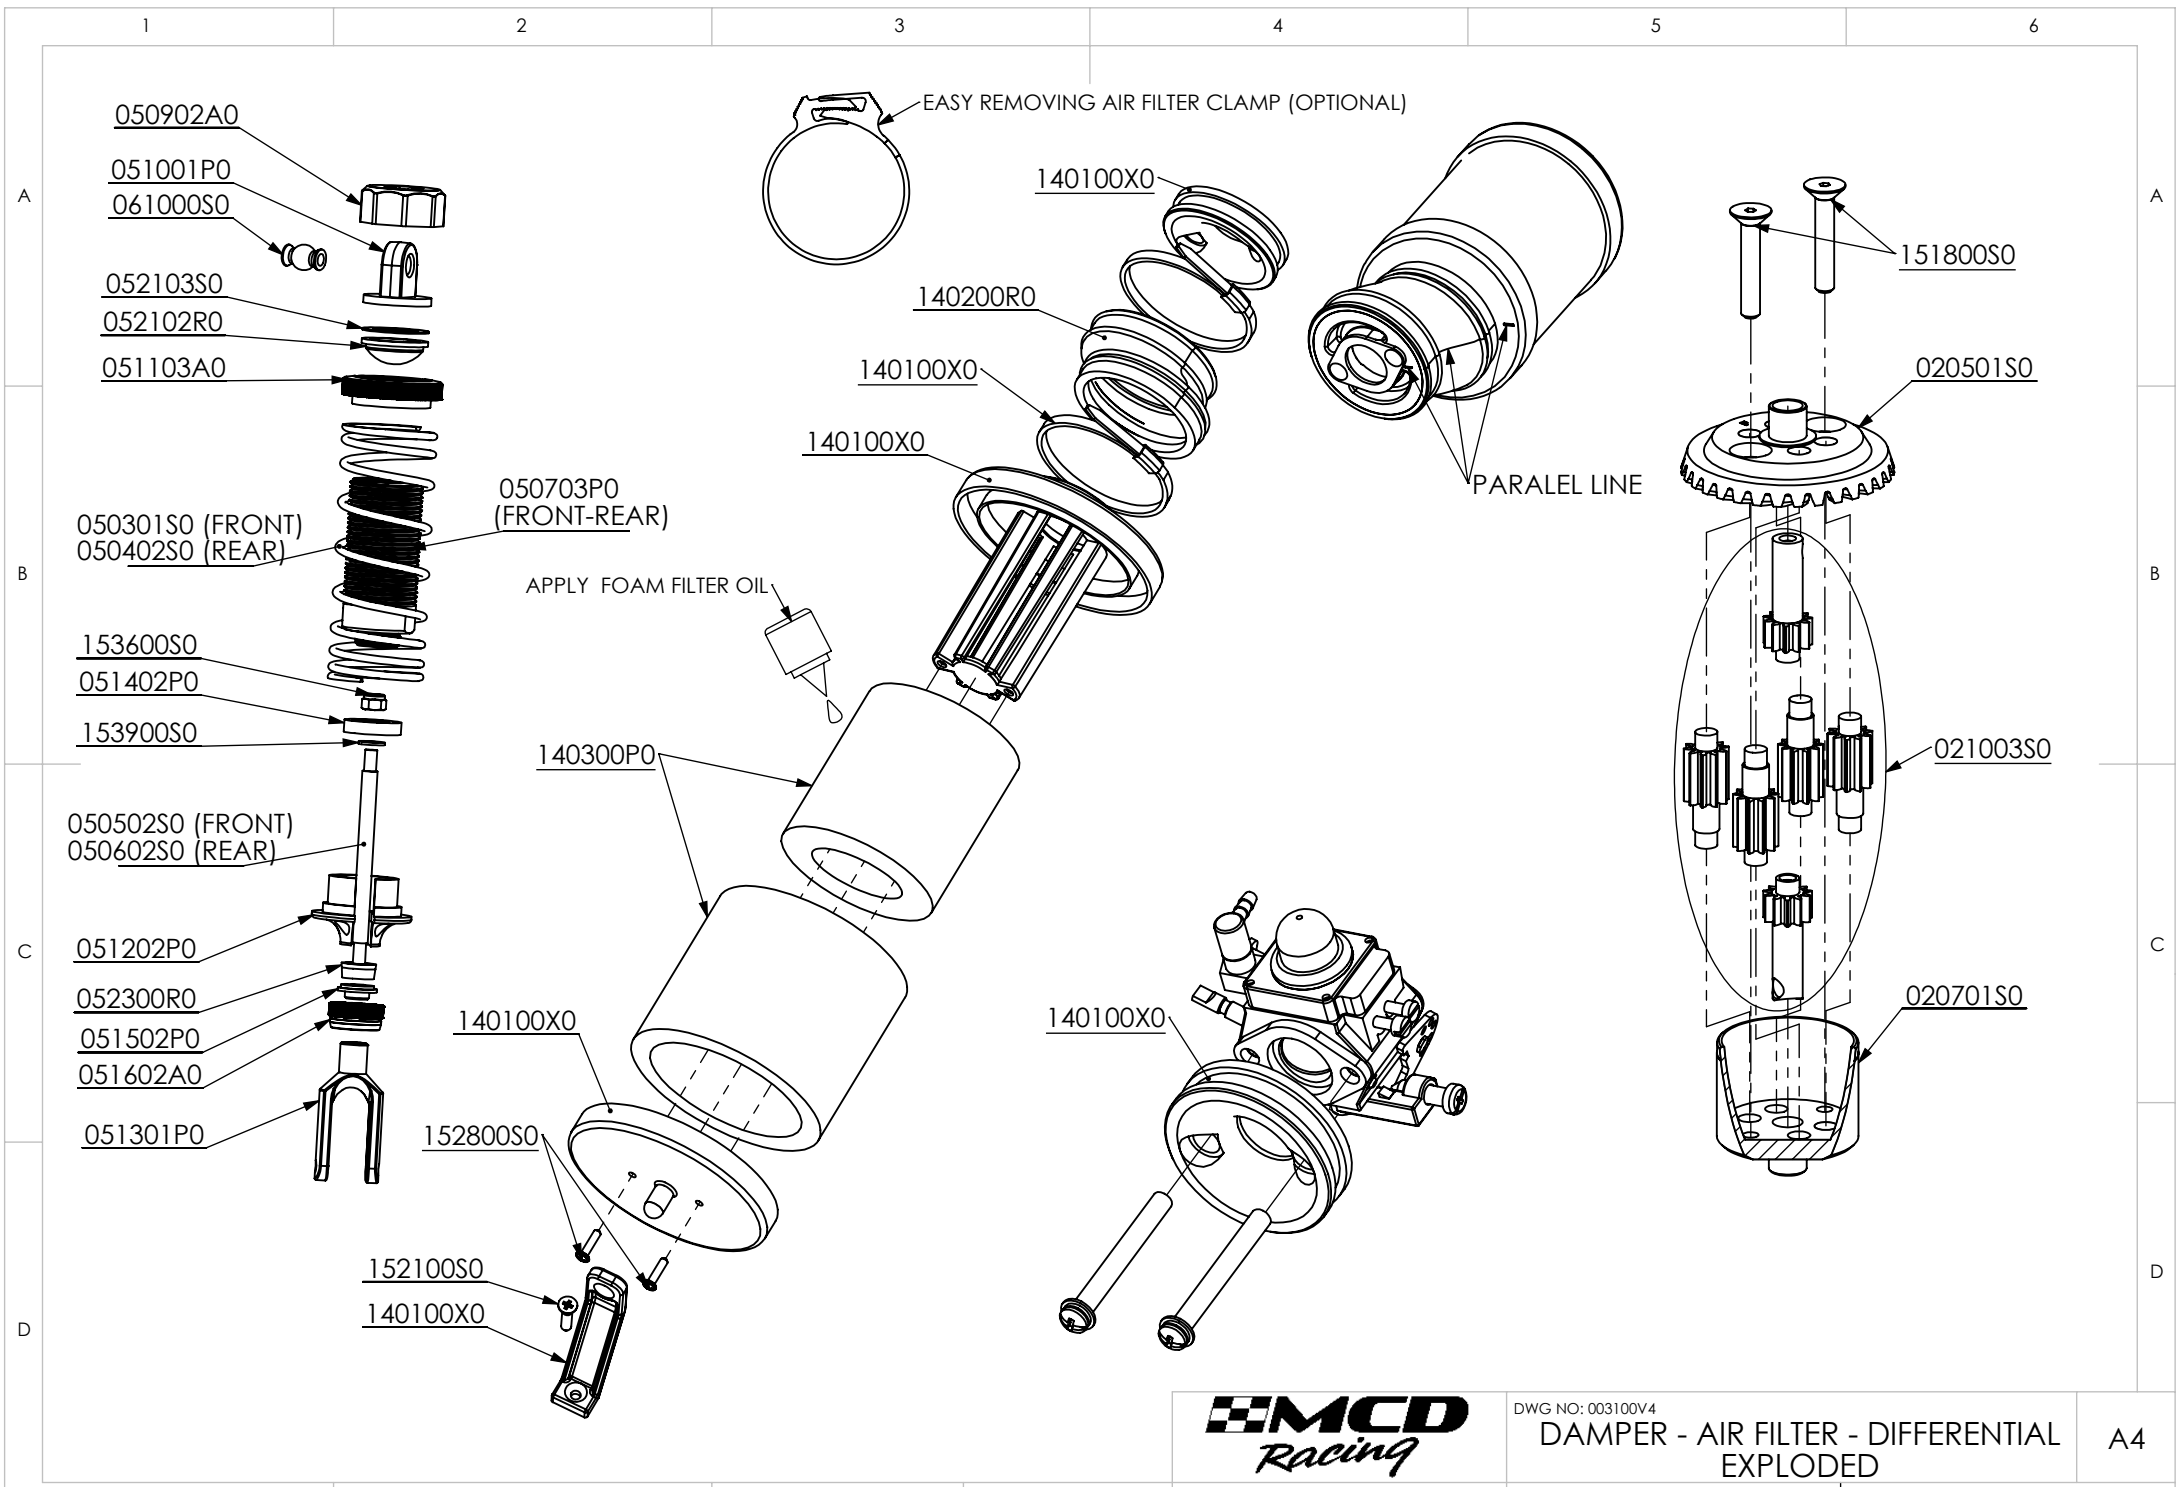

DWG NO: 003100V4
DAMPER - AIR FILTER - DIFFERENTIAL EXPLODED

A4