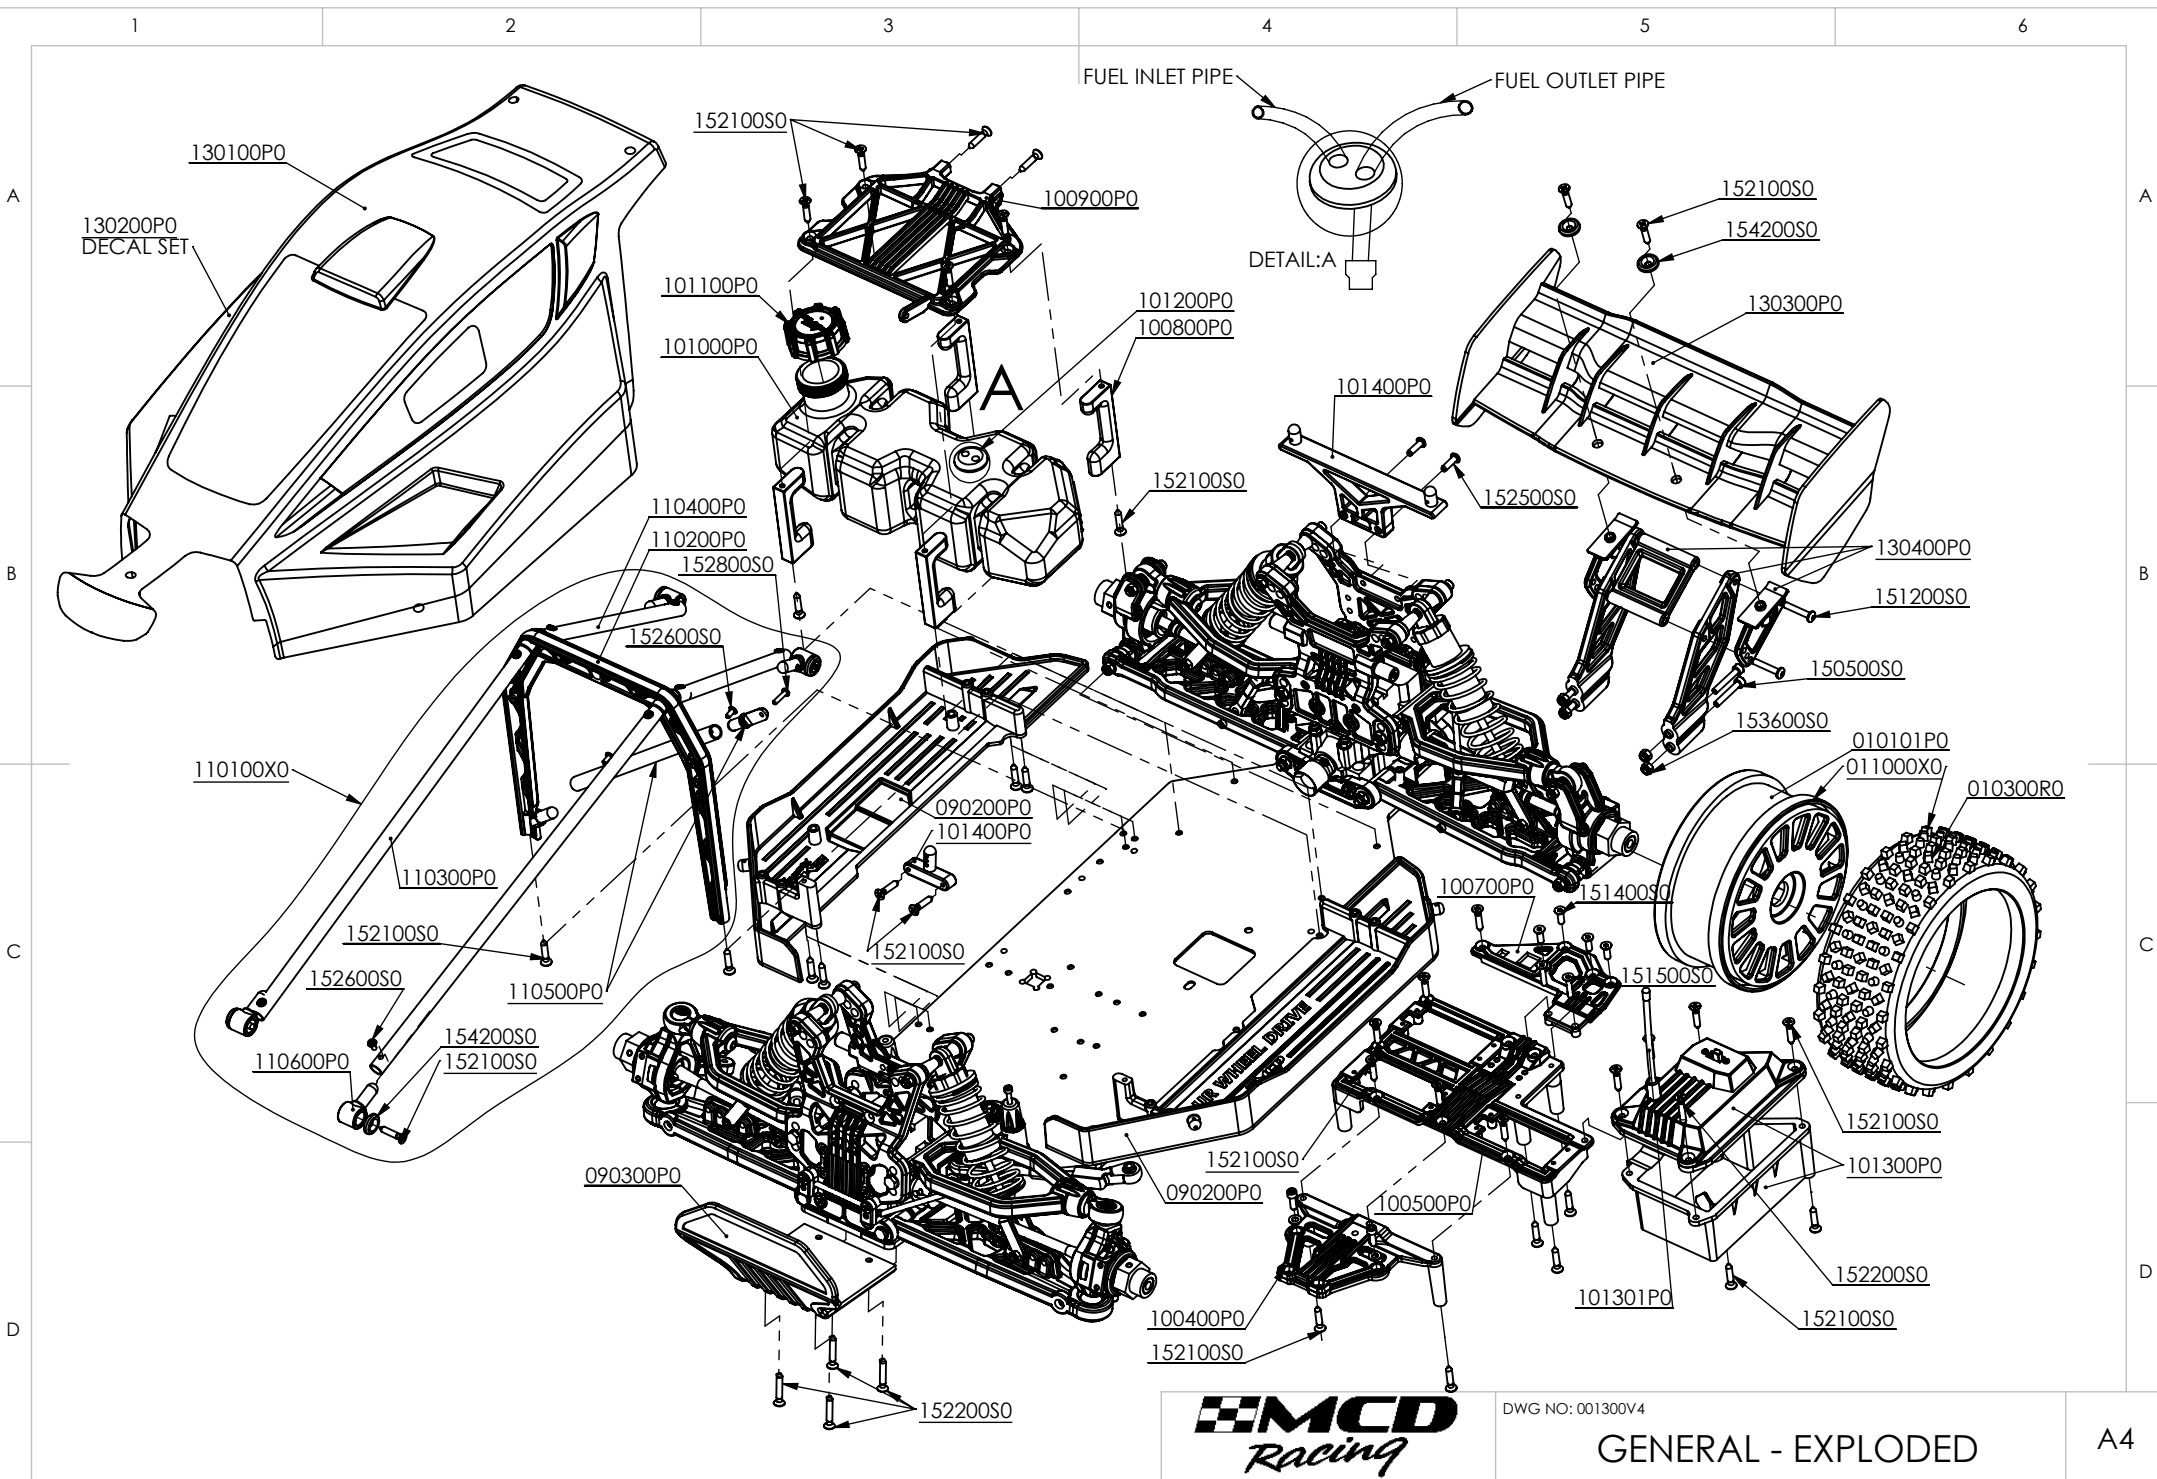

A4

DWG NO: 001300V4

GENERAL - EXPLODED

A4

DETAIL: C

DETAIL: A

DETAIL: B

ADJUST TWO SERVO HORNS AND STEERING ARMS IN PARRALEL POSITION