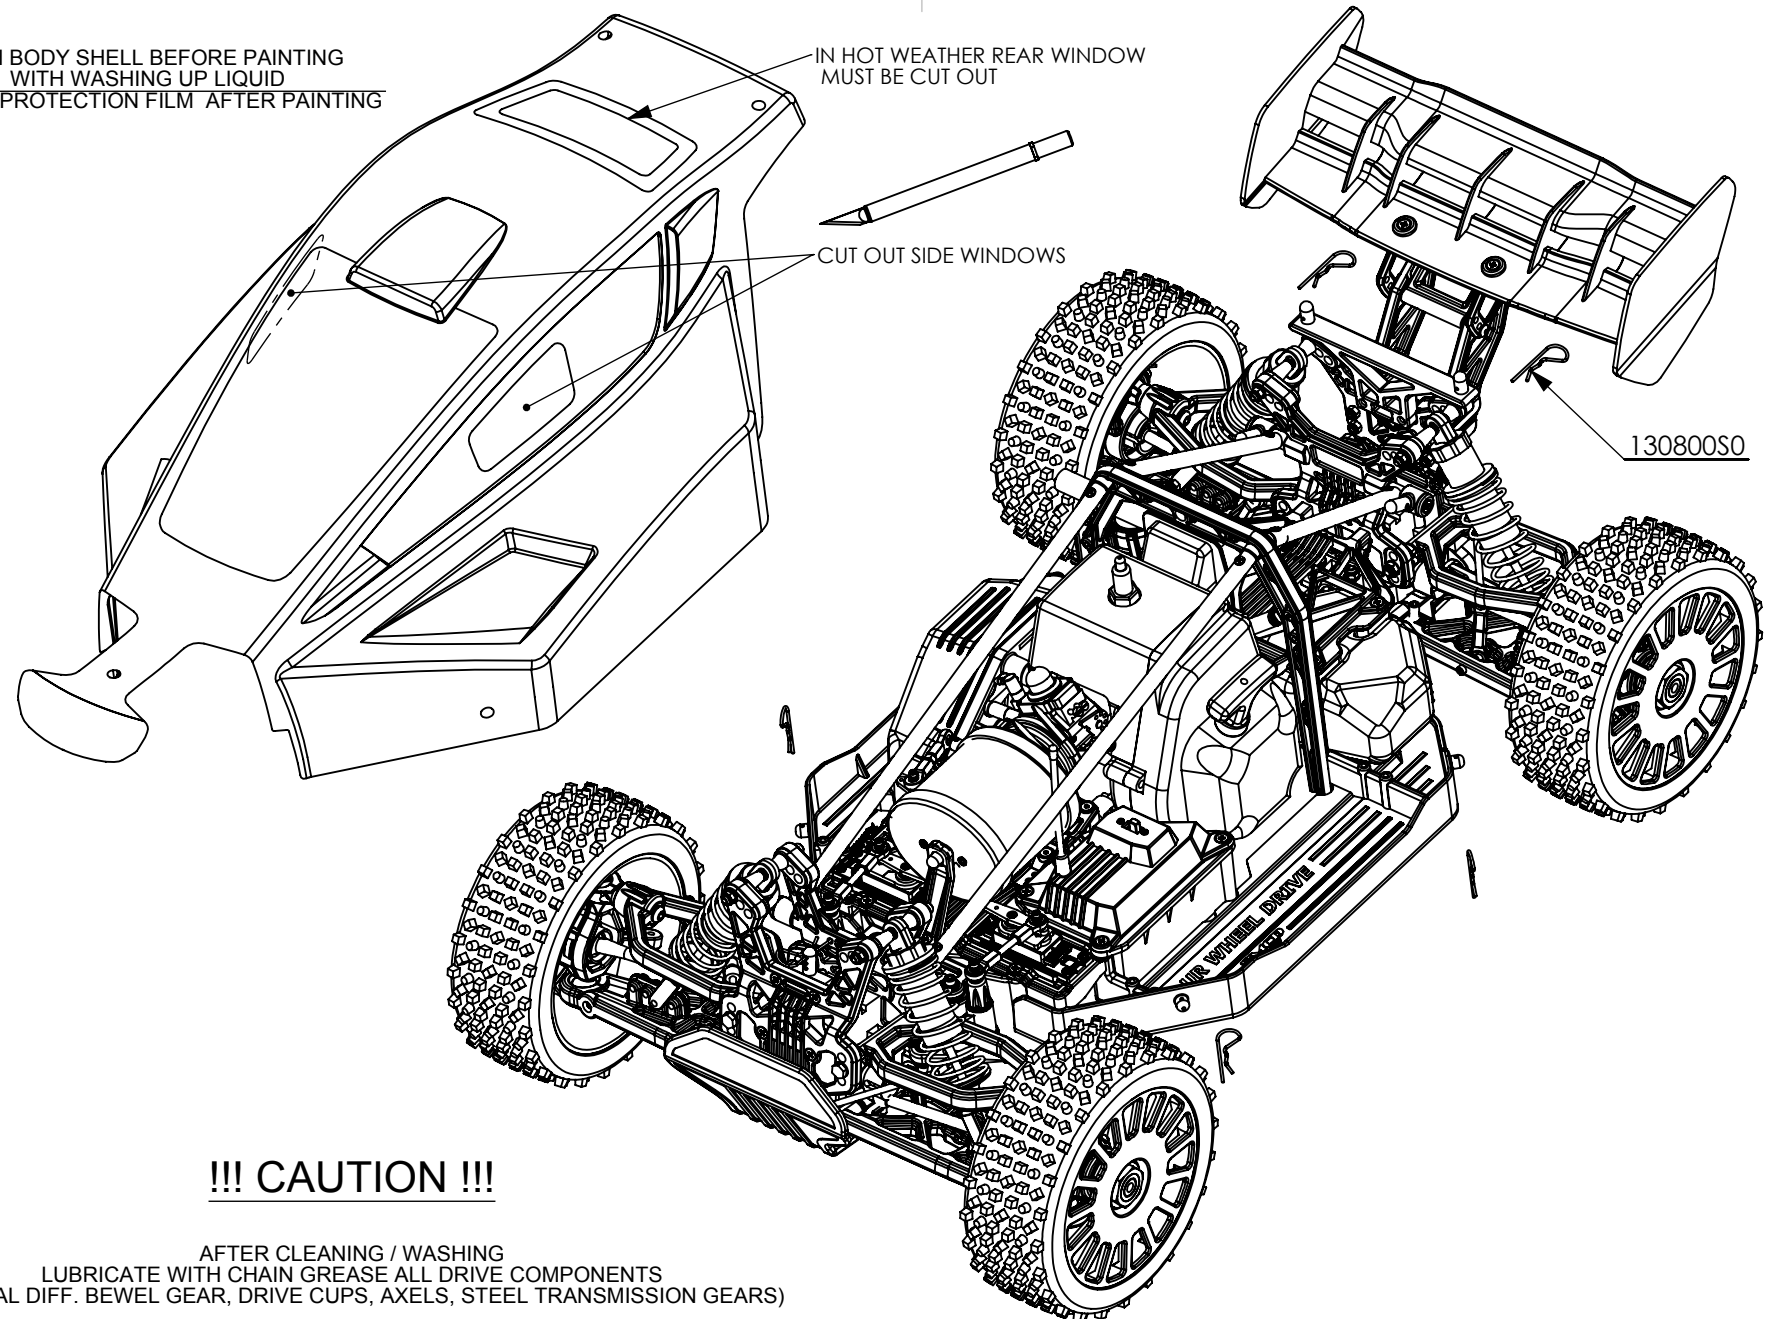

WASH BODY SHELL BEFORE PAINTING
WITH WASHING UP LIQUID
REMOVE PROTECTION FILM AFTER PAINTING

IN HOT WEATHER REAR WINDOW
MUST BE CUT OUT

CUT OUT SIDE WINDOWS

130800S0

!!! CAUTION !!!

AFTER CLEANING / WASHING
LUBRICATE WITH CHAIN GREASE ALL DRIVE COMPONENTS
(CENTRAL DIFF. BEWEL GEAR, DRIVE CUPS, AXELS, STEEL TRANSMISSION GEARS)

DWG NO: 001300V4

GENERAL VIEW

A4