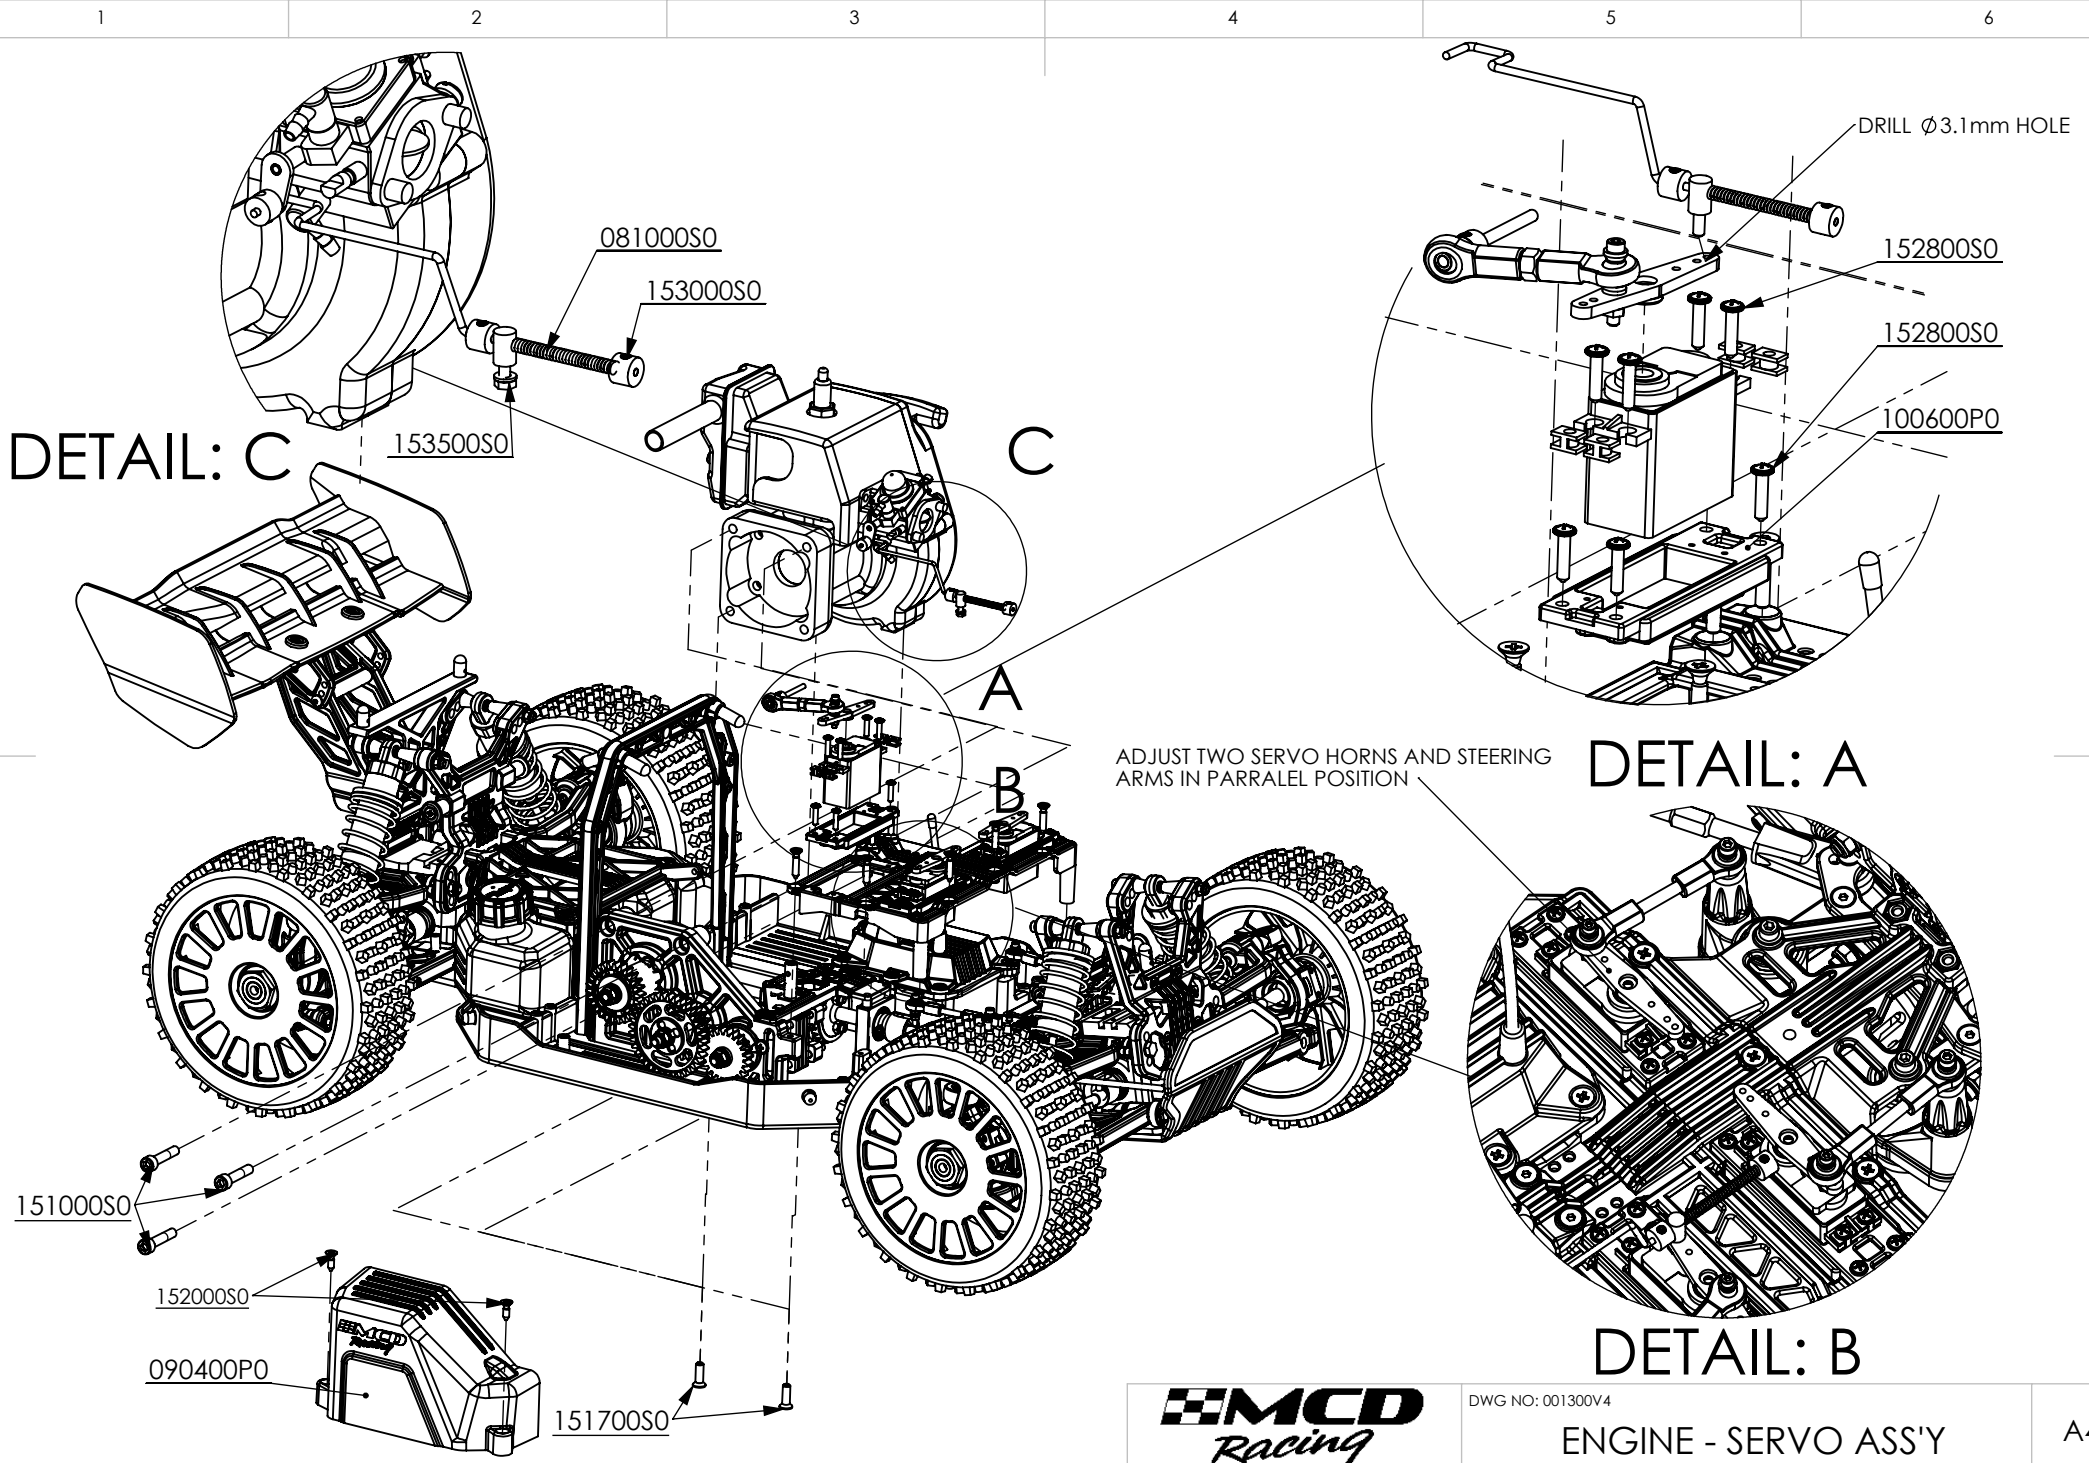

A4

DWG NO: 001300V4

GENERAL - EXPLODED

A4

DETAIL: C

DETAIL: A

DETAIL: B

ADJUST TWO SERVO HORNS AND STEERING ARMS IN PARRALEL POSITION