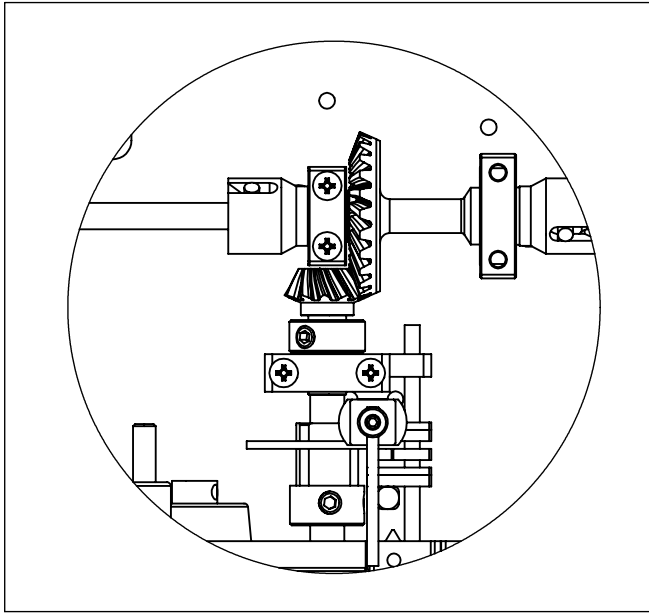

1

2

3

4

5

6

A

B

ADJUST GEARS GAP 0,1 - 0,2 mm

A

B

C

D